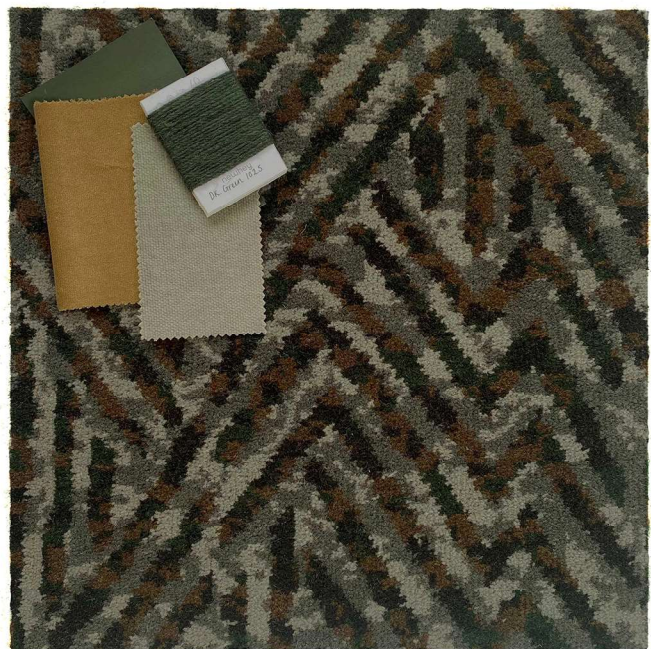

Express2Go: Chameleon

Represents 4.00m x 1.50m

Product Specification

Construction:	Colortec
Description:	Cut Pile Patterned Tufted
Pile Content:	80% wool / 20% nylon
Pile Weight:	1,400g/m ²
Pattern Match:	Allow 30cm per cut Non-critical Side Match
Width:	4.00m
Secondary Backing:	evobac
Pile Height:	7.5mm
Total Thickness:	10mm
Country of Origin:	U.K