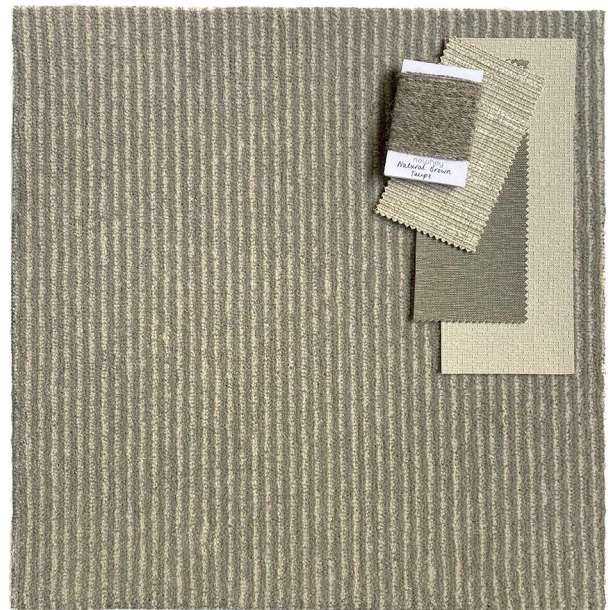

Essence: Porcelain

Represents 1.00m x 0.40m

Product Specification

Construction:	Graphics Tufted
Description:	Cut Pile Patterned Tufted
Pile Content:	80% wool / 20% nylon
Pile Weight:	1,154g/m ²
Pattern Repeat:	0.03m
Width:	4.00m
Secondary Backing:	evobac
Pile Height:	7mm
Total Thickness:	9mm
Country of Origin:	U.K

Performance Testing/Suitability

Performance:	Class 23/32 Heavy Domestic General Commercial Use
--------------	---

Luxury Class LC3

Reaction to Fire BS EN 13501-1
Cfl-s1

Registered in England 990472

Newhey Carpets Limited
Gordon Street, Newhey
Rochdale Lancashire, OL16 3SL
+44 (0)1706 846 375
sales@newheycarpets.co.uk
newheycarpets.co.uk