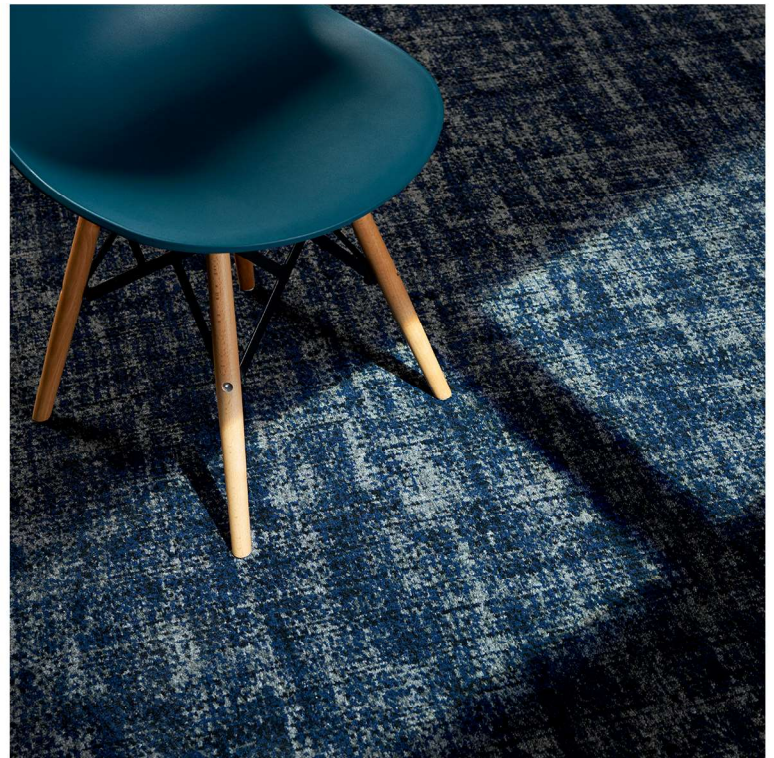

Registered in England 990472

Newhey Carpets Limited
Gordon Street, Newhey
Rochdale Lancashire, OL16 3SL
+44 (0)1706 846 375
sales@newheycarpets.co.uk
newheycarpets.co.uk