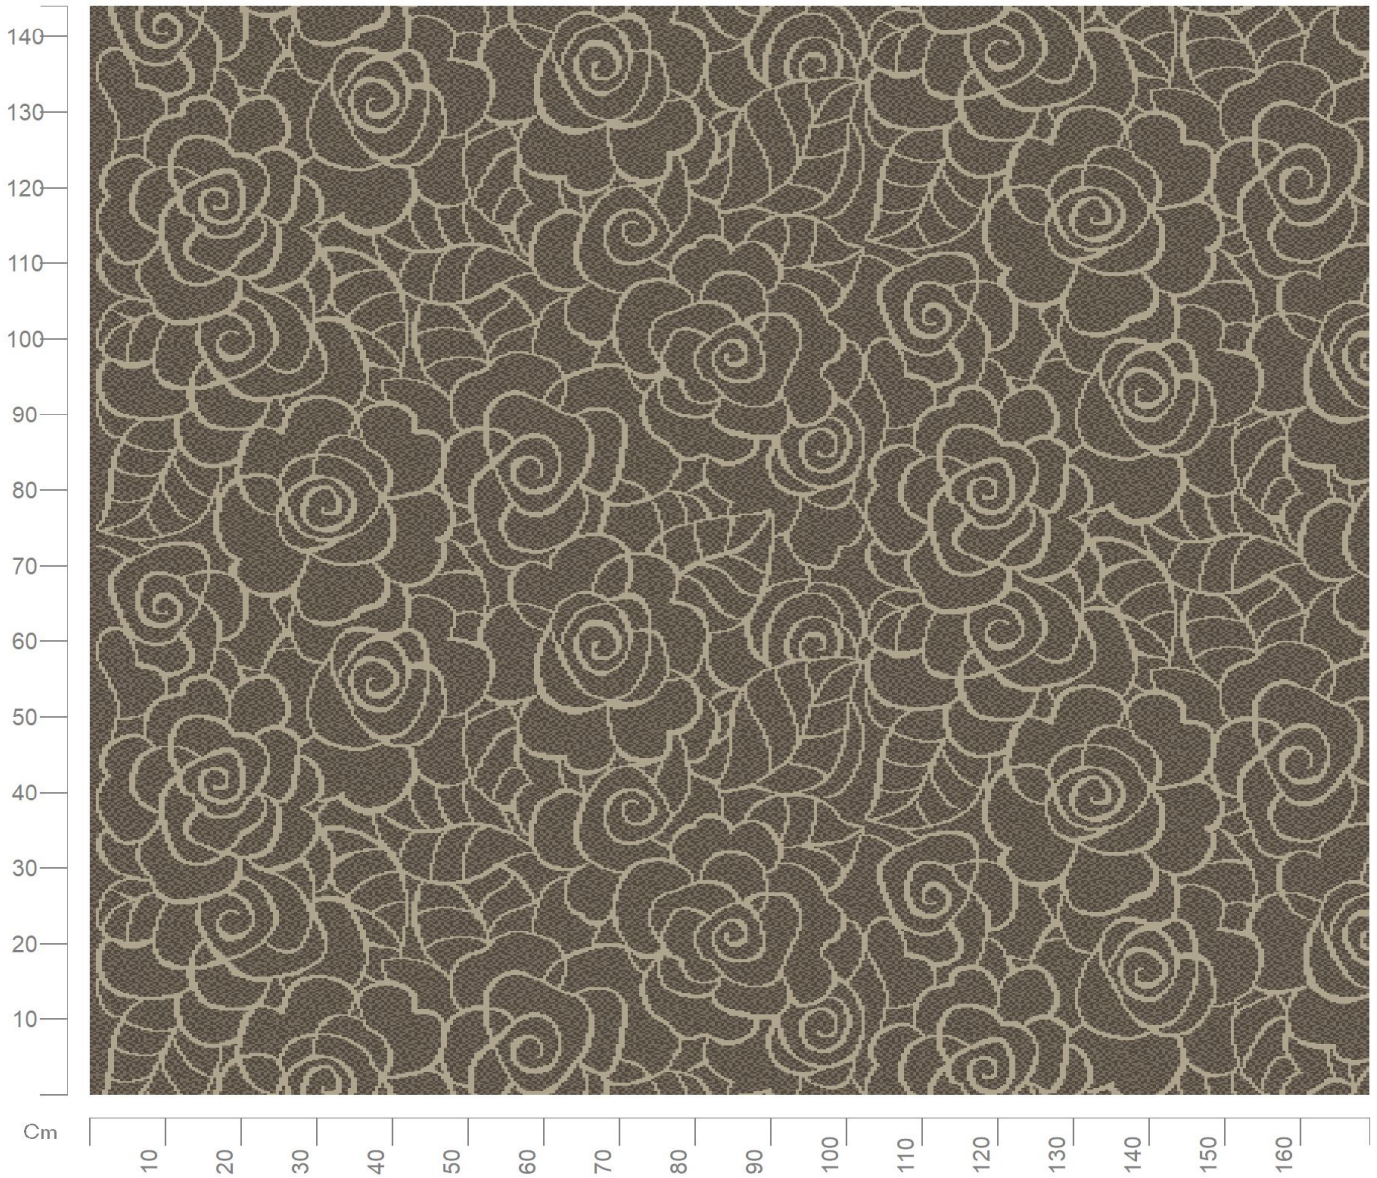

Design No: 12433_004

Construction: Colortec
Repeat (Length): 0.77m
Repeat (Width): 1.00m
Width: 4m
Match: Straight
Scale: 1:10

Want to re-colour this design? Talk to one of our designers on 01706 846 375