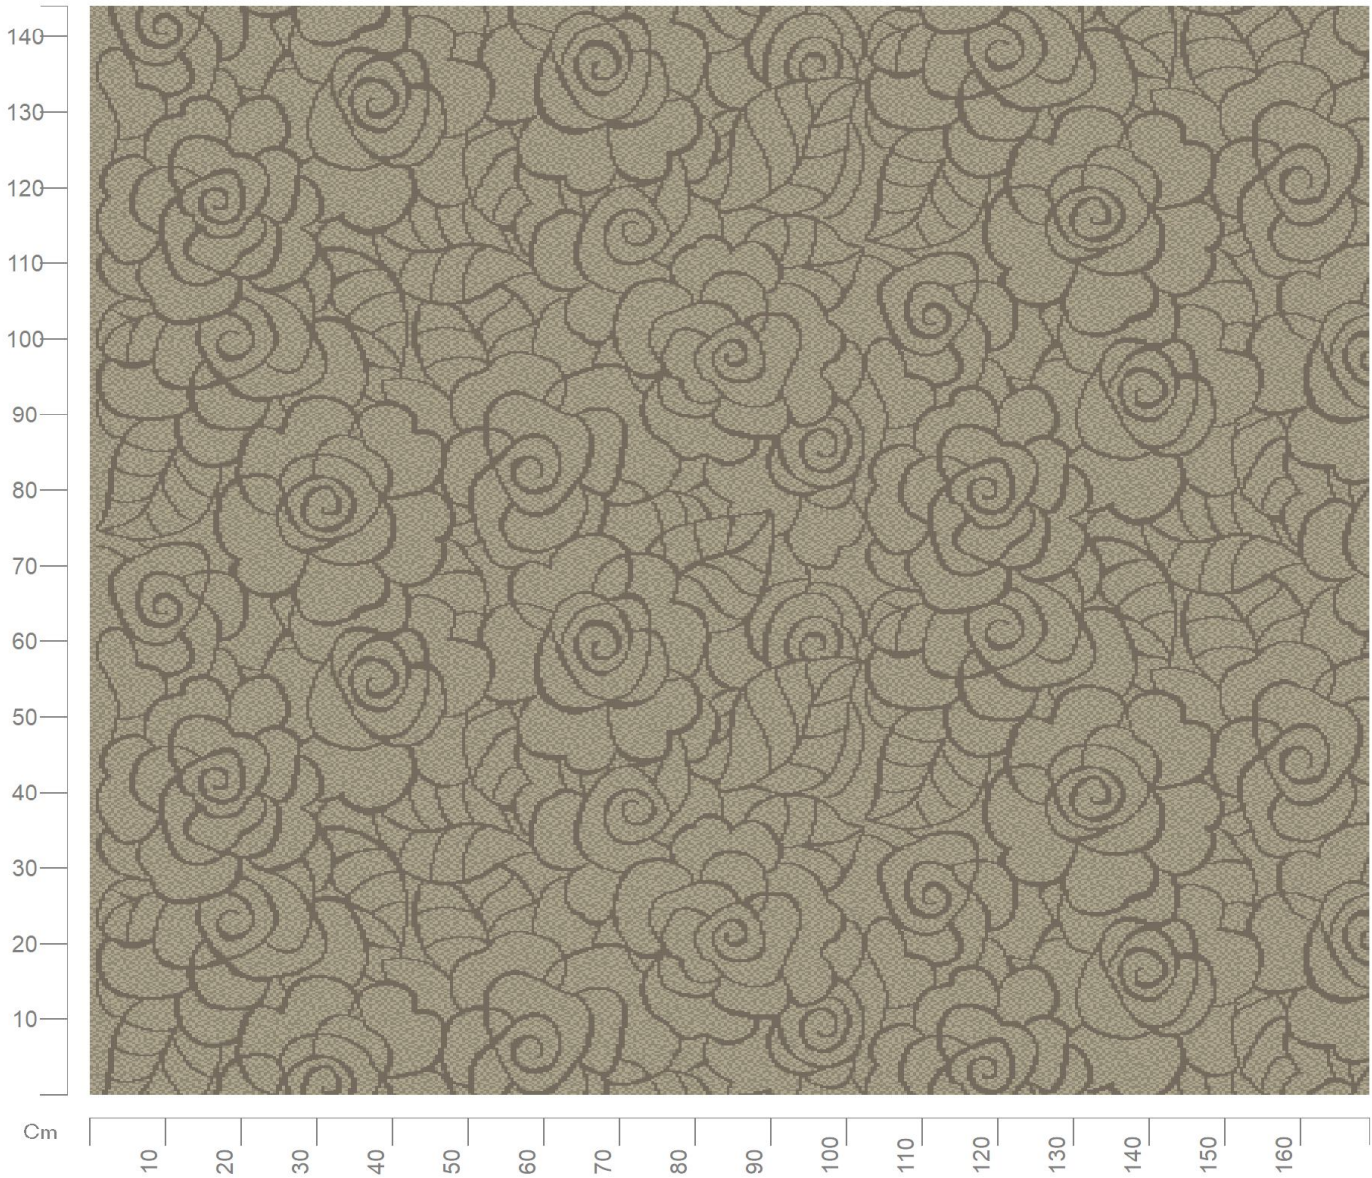

Design No: 12433_014

Construction: Colortec
Repeat (Length): 0.77m
Repeat (Width): 1.00m
Width: 4m
Match: Straight
Scale: 1:10

Want to re-colour this design? Talk to one of our designers on 01706 846 375