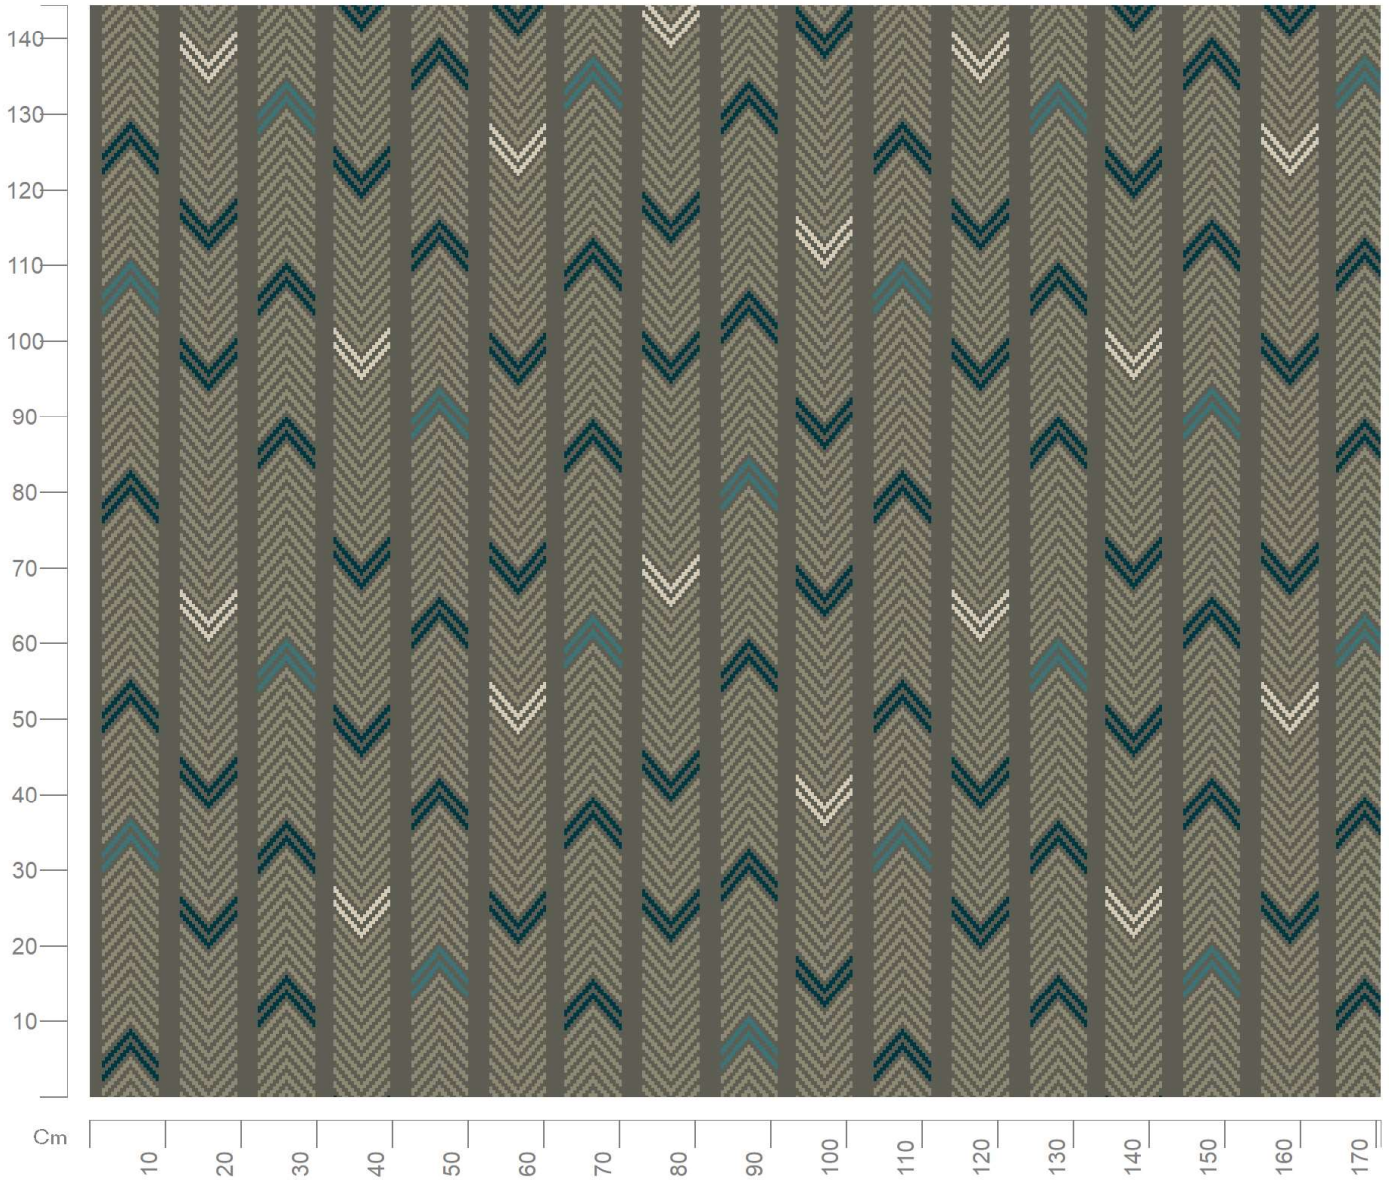

### Design No: 15418\_020

Construction: Colortec  
Repeat (Length): 0.73m  
Repeat (Width): 1.00m  
Width: 4m  
Match: Straight  
Scale: 1:10

Want to re-colour this design? Talk to one of our designers on 01706 846 375