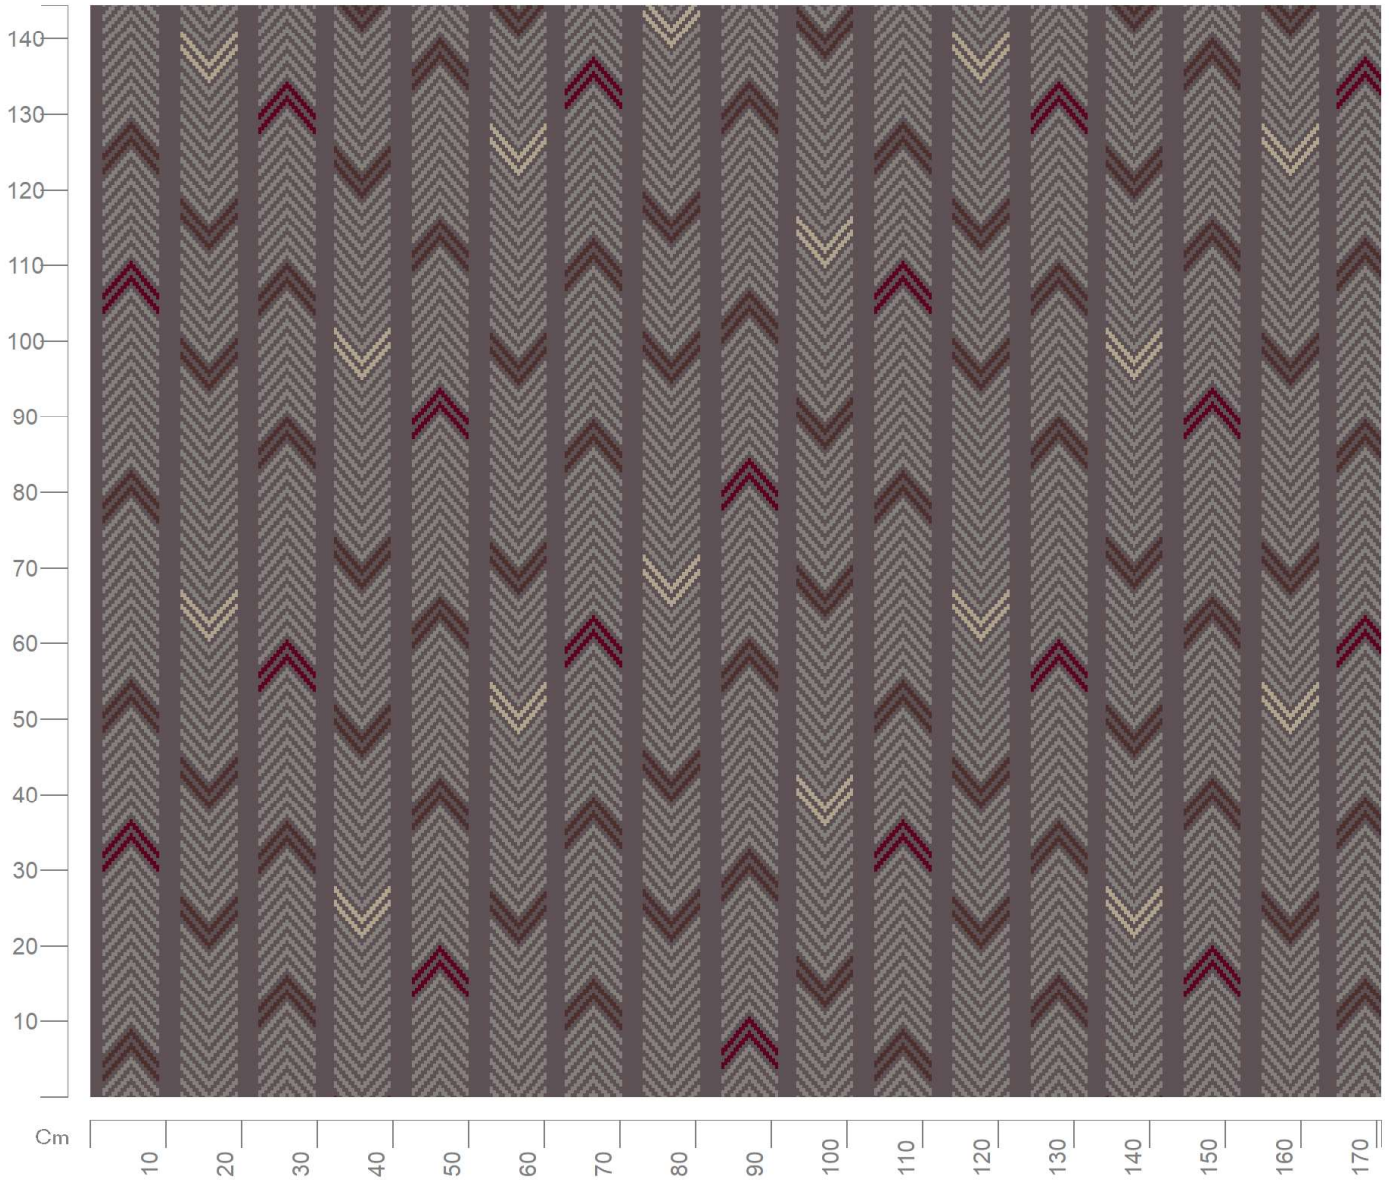

Design No: 15418_023

Construction: Colortec
Repeat (Length): 0.73m
Repeat (Width): 1.00m
Width: 4m
Match: Straight
Scale: 1:10

Want to re-colour this design? Talk to one of our designers on 01706 846 375