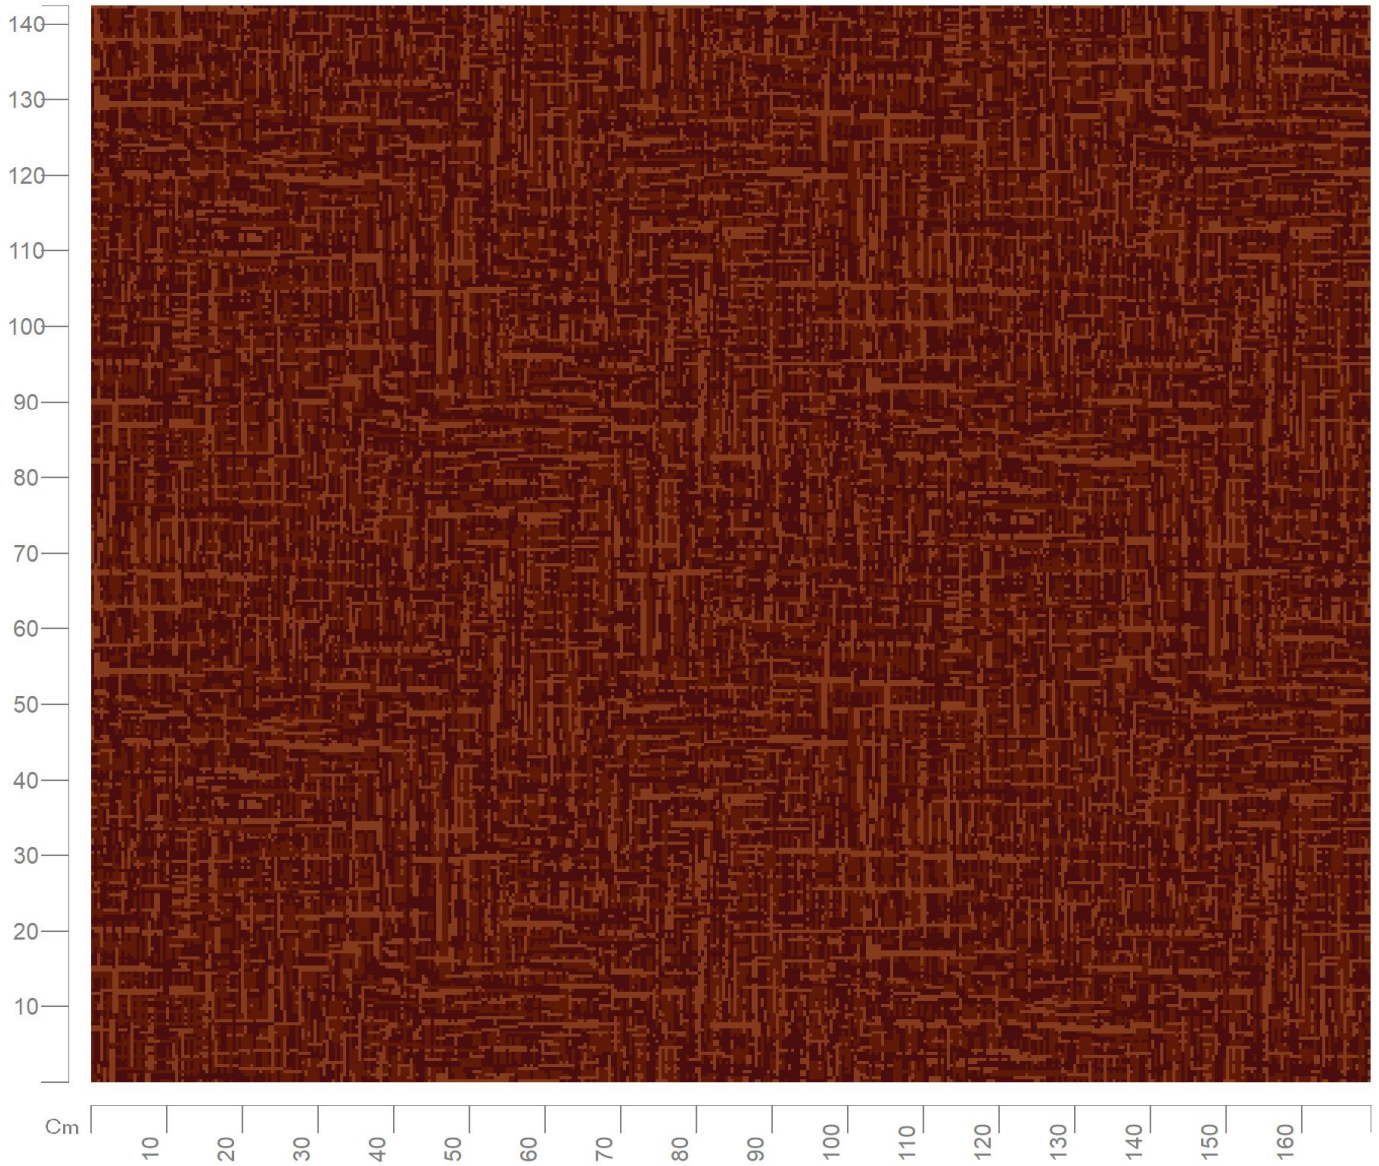

**Design No: 15674\_004**

Construction: Colortec  
Repeat (Length): 0.75m  
Repeat (Width): 1.00m  
Width: 4m  
Match: Straight  
Scale: 1:10

EX6E

EX7E

EX8E

Want to re-colour this design? Talk to one of our designers on 01706 846 375