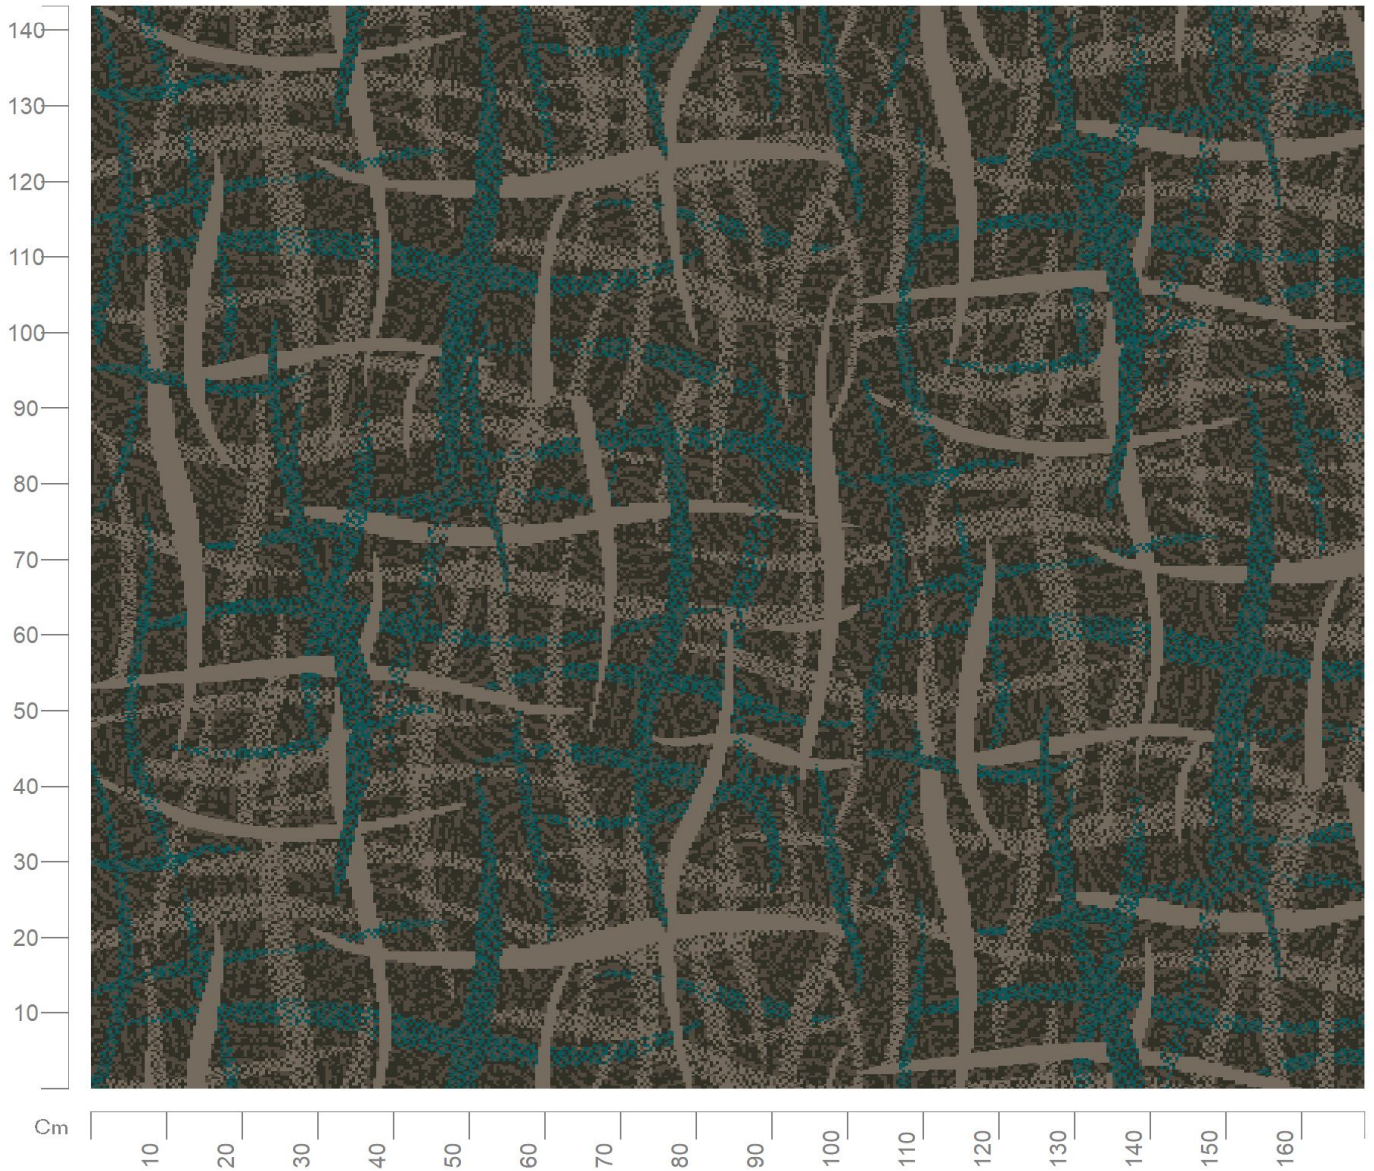

Design No: 15675_031

Construction: Colortec
Repeat (Length): 1.02m
Repeat (Width): 1.00m
Width: 4m
Match: Straight
Scale: 1:10

Want to re-colour this design? Talk to one of our designers on 01706 846 375