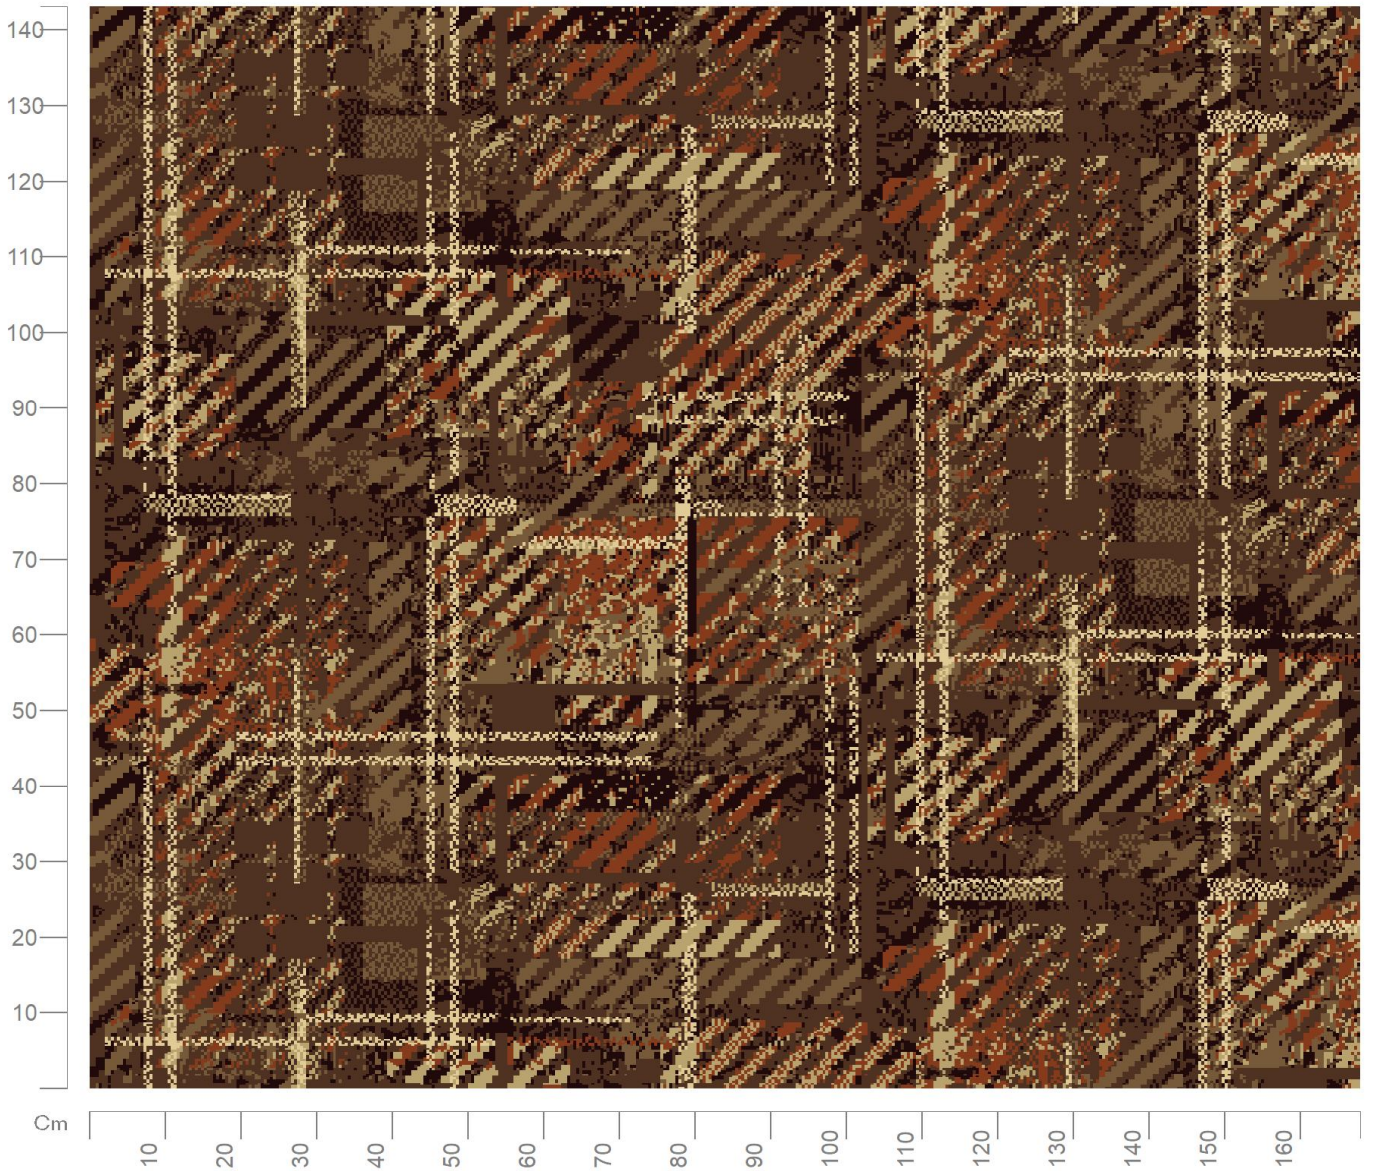

Design No: 17511_047

Construction: Colortec
Repeat (Length): 1.02m
Repeat (Width): 2.00m
Width: 4m
Match: Straight
Scale: 1:10

Want to re-colour this design? Talk to one of our designers on 01706 846 375