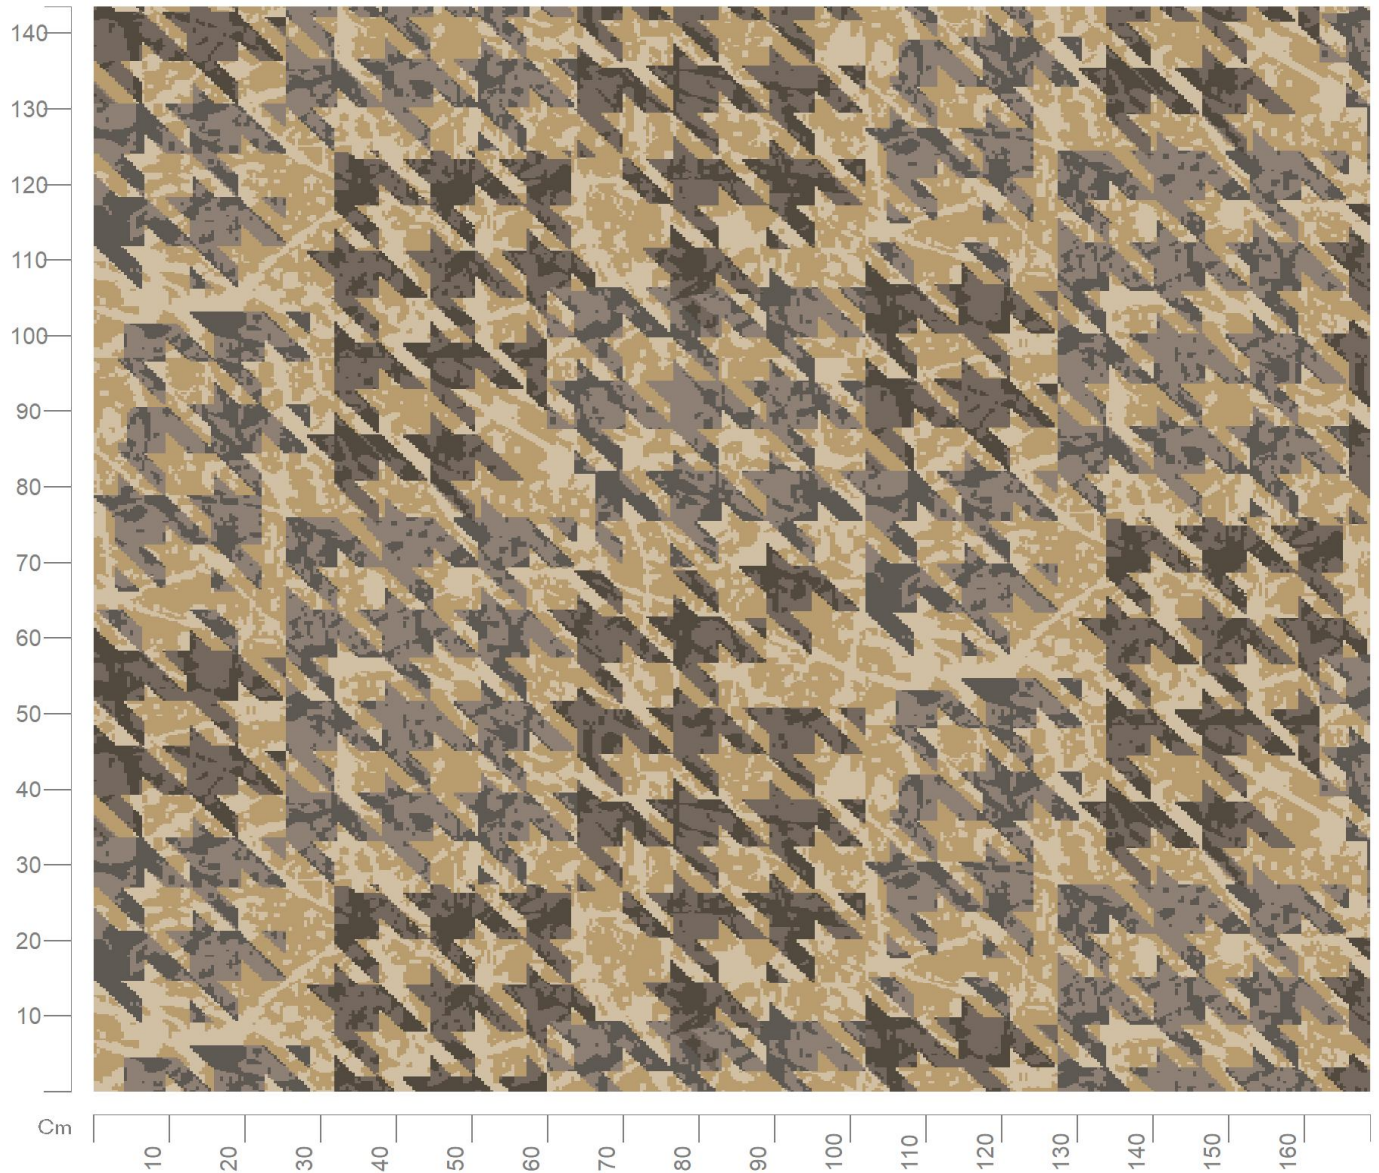

Design No: 20005_010

Construction: Colortec
Repeat (Length): 0.97m
Repeat (Width): 1.00m
Width: 4m
Match: Straight
Scale: 1:10

Want to re-colour this design? Talk to one of our designers on 01706 846 375