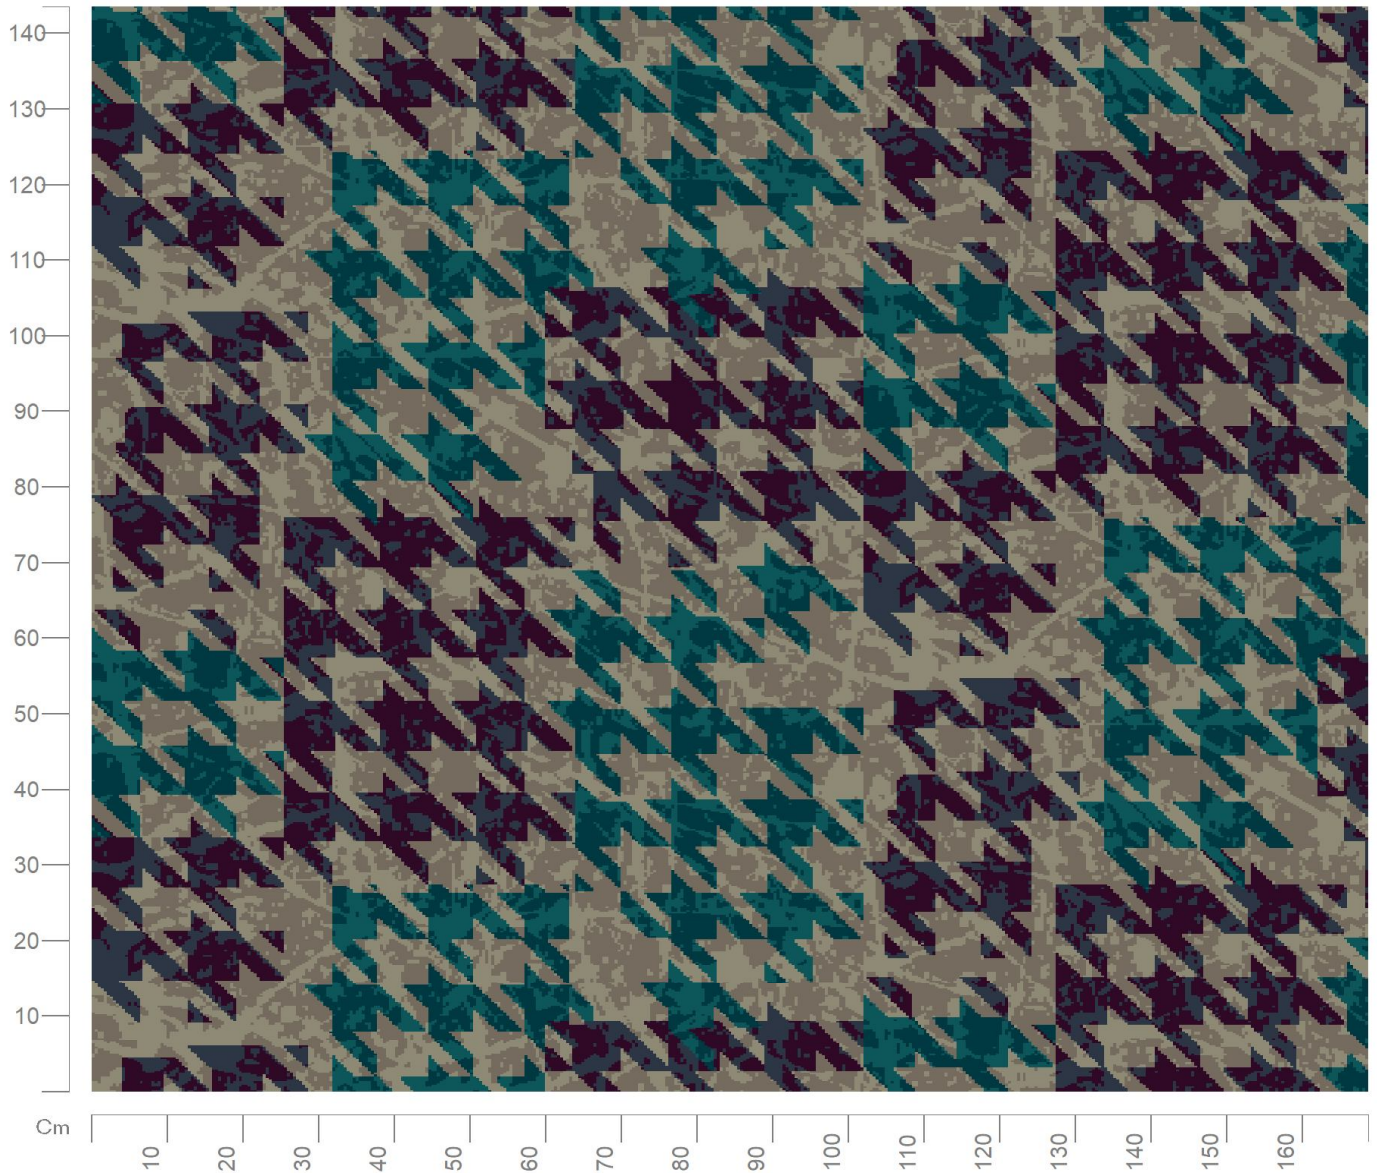

**Design No: 20005\_041**

Construction: Colortec  
Repeat (Length): 0.97m  
Repeat (Width): 1.00m  
Width: 4m  
Match: Straight  
Scale: 1:10

Want to re-colour this design? Talk to one of our designers on 01706 846 375