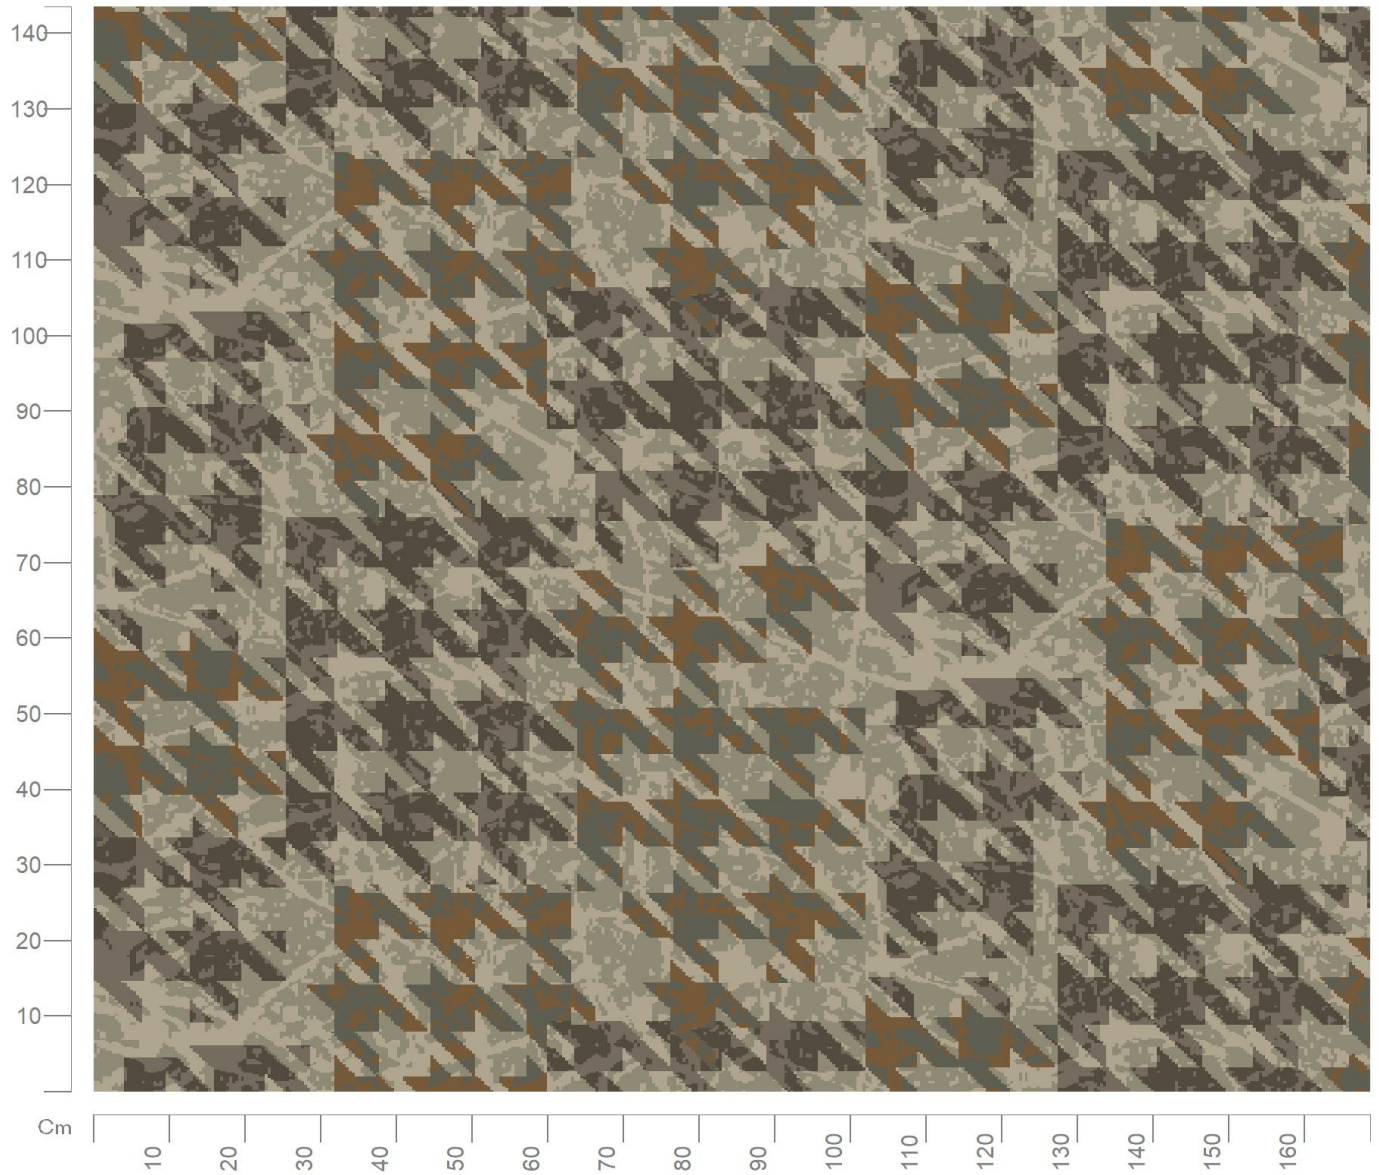

Design No: 20005_049

Construction: Colortec
Repeat (Length): 0.97m
Repeat (Width): 1.00m
Width: 4m
Match: Straight
Scale: 1:10

Want to re-colour this design? Talk to one of our designers on 01706 846 375