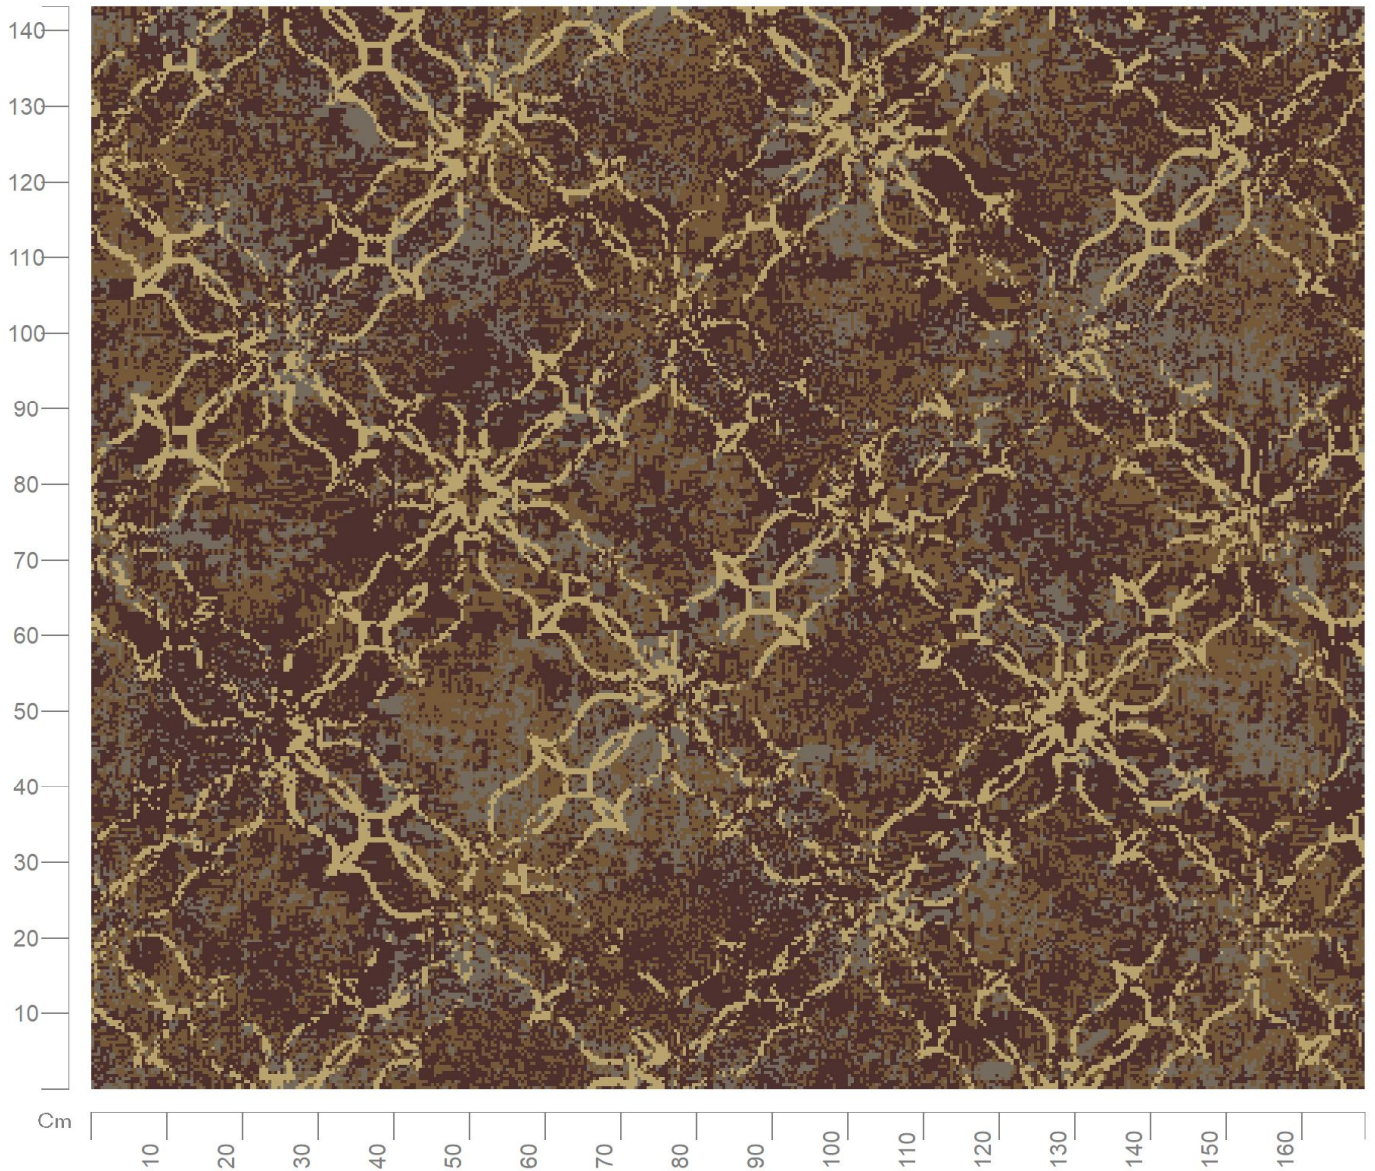

Design No: 20041_003

Construction: Colortec
Repeat (Length): 2.04m
Repeat (Width): 2.00m
Width: 4m
Match: Straight
Scale: 1:10

Want to re-colour this design? Talk to one of our designers on 01706 846 375