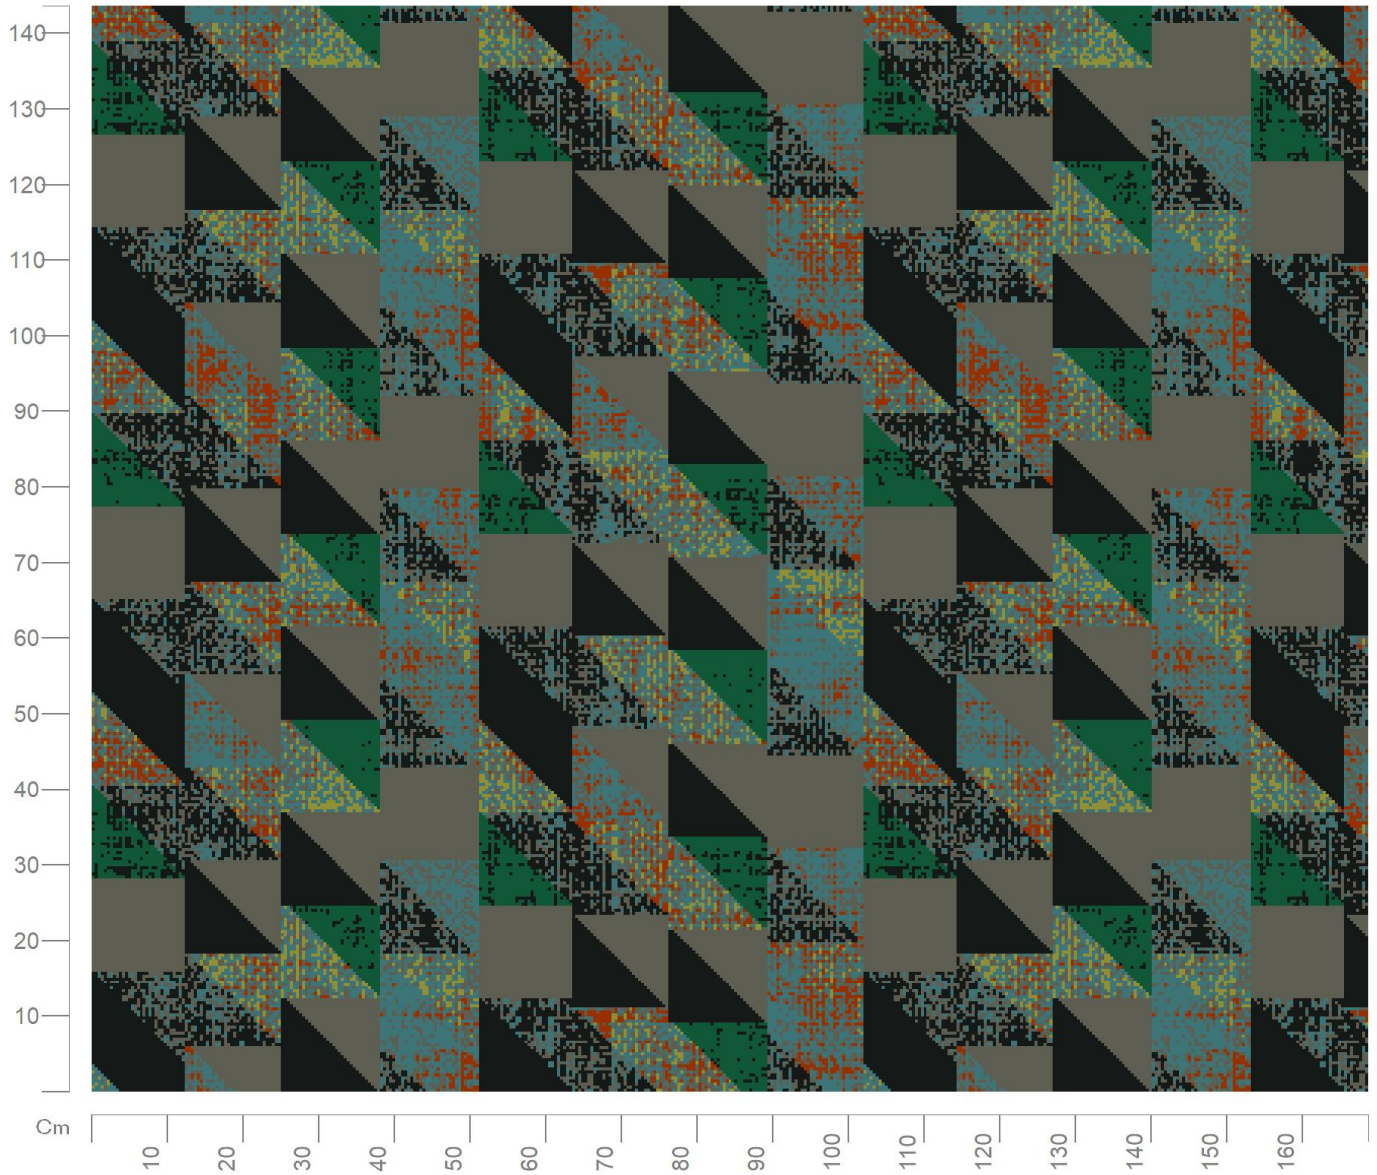

Design No: 20130_014

Construction: Colortec
Repeat (Length): 0.98m
Repeat (Width): 1.00m
Width: 4m
Match: Straight
Scale: 1:10

Want to re-colour this design? Talk to one of our designers on 01706 846 375