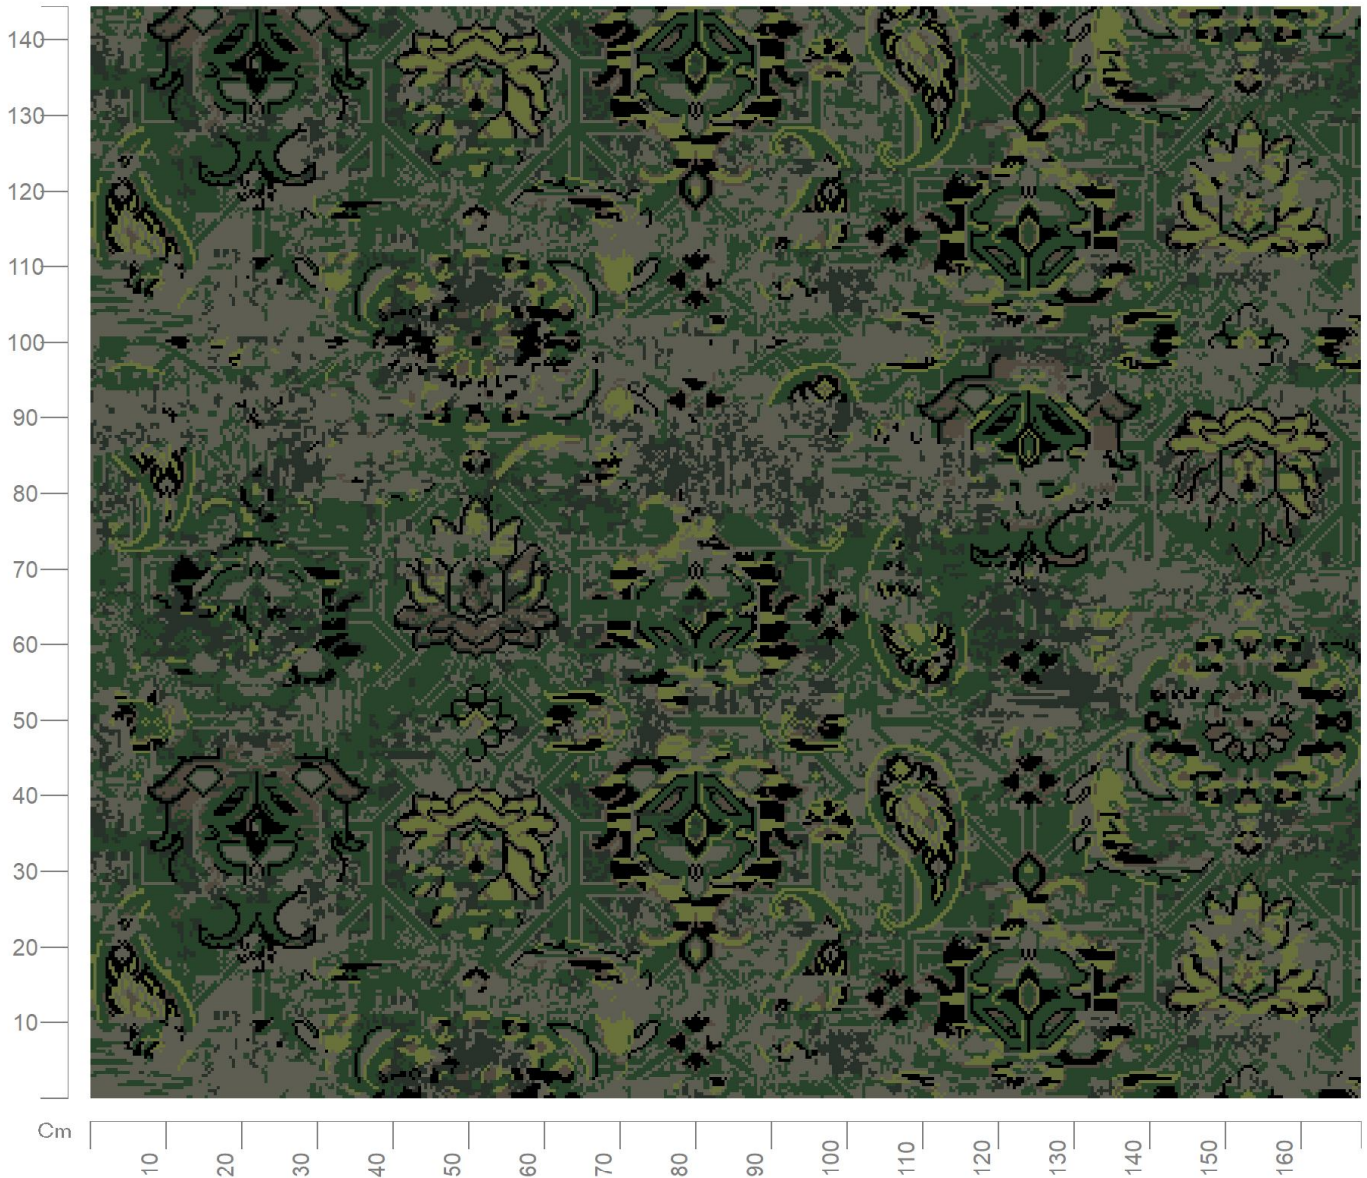

Design No: 20431_017

Construction: Colortec
Repeat (Length): 1.00m
Repeat (Width): 2.00m
Width: 4m
Match: Straight
Scale: 1:10

Want to re-colour this design? Talk to one of our designers on 01706 846 375