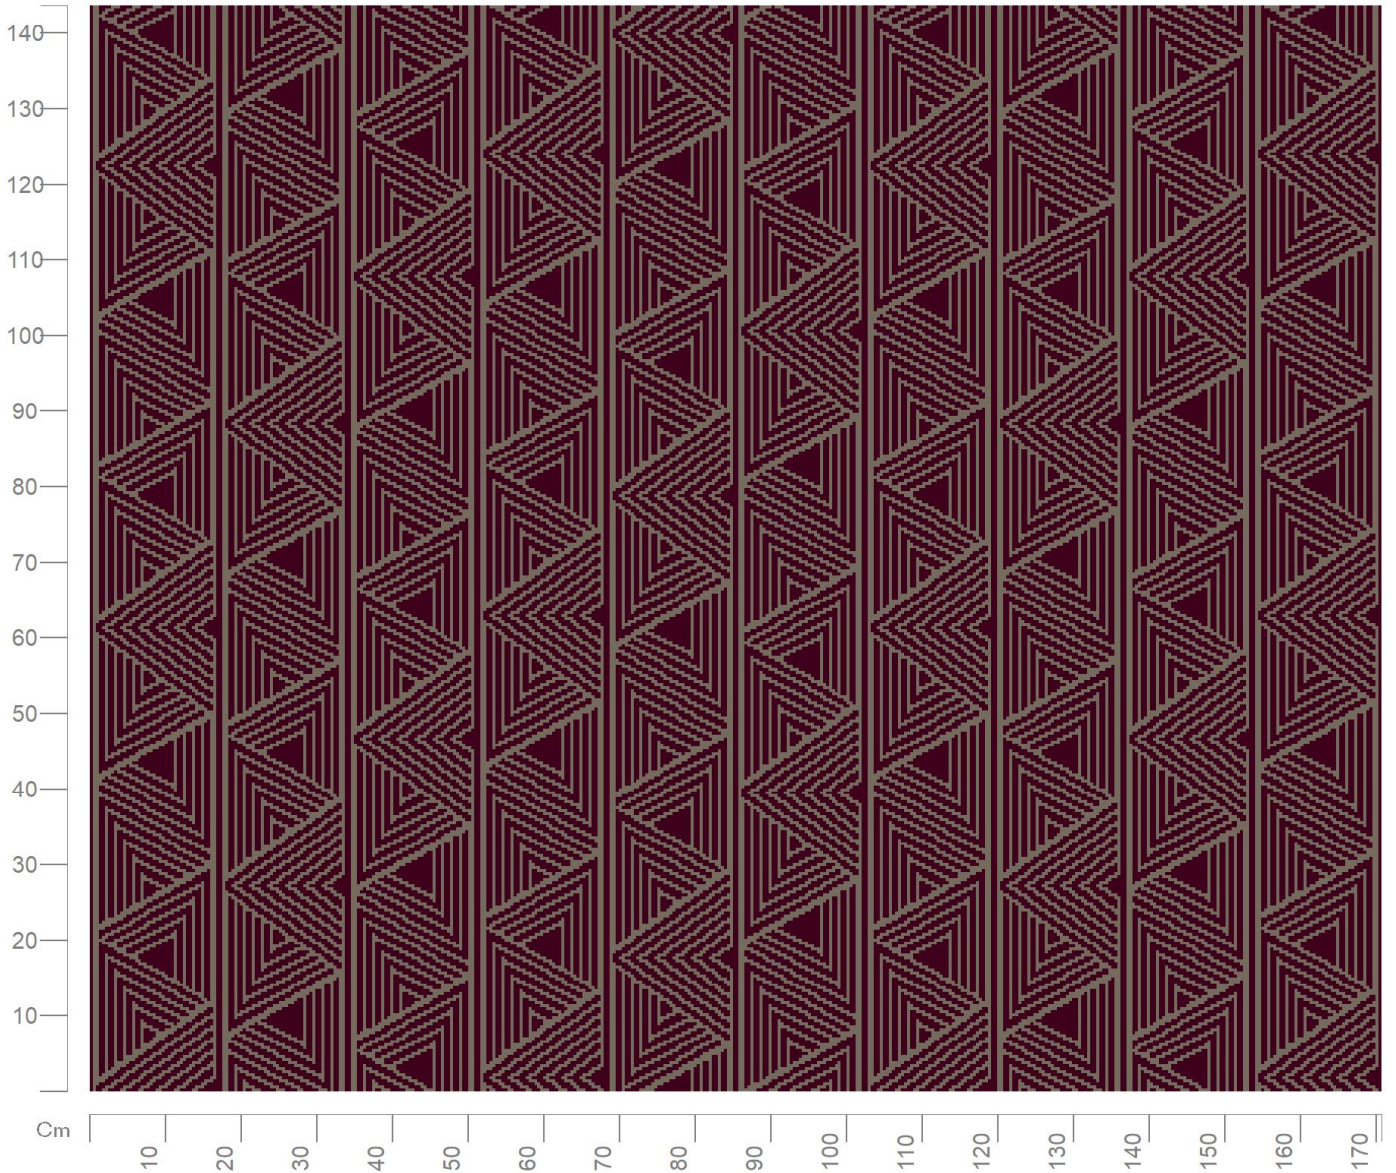

**Design No: 20439\_015**

Construction: Colortec  
Repeat (Length): 0.61m  
Repeat (Width): 1.00m  
Width: 4m  
Match: Straight  
Scale: 1:10

EX6D

EX3D

Want to re-colour this design? Talk to one of our designers on 01706 846 375