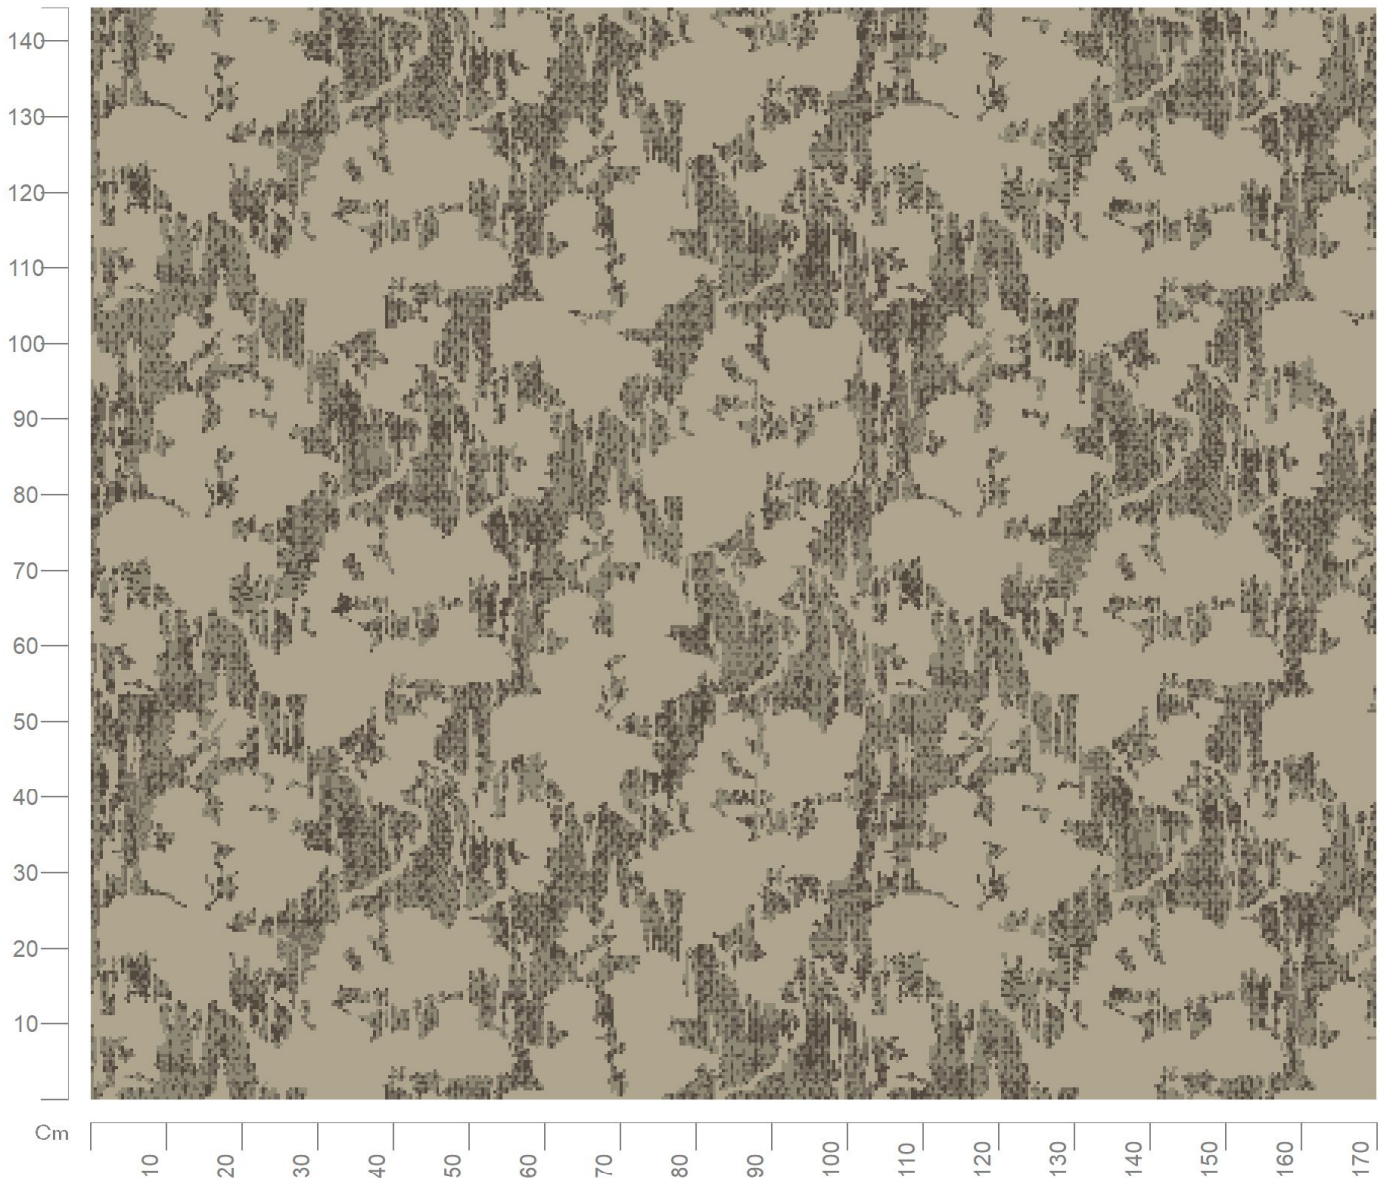

**Design No: 20654\_002**

Construction: Colortec  
Repeat (Length): 1.04m  
Repeat (Width): 1.00m  
Width: 4m  
Match: Straight  
Scale: 1:10

Want to re-colour this design? Talk to one of our designers on 01706 846 375