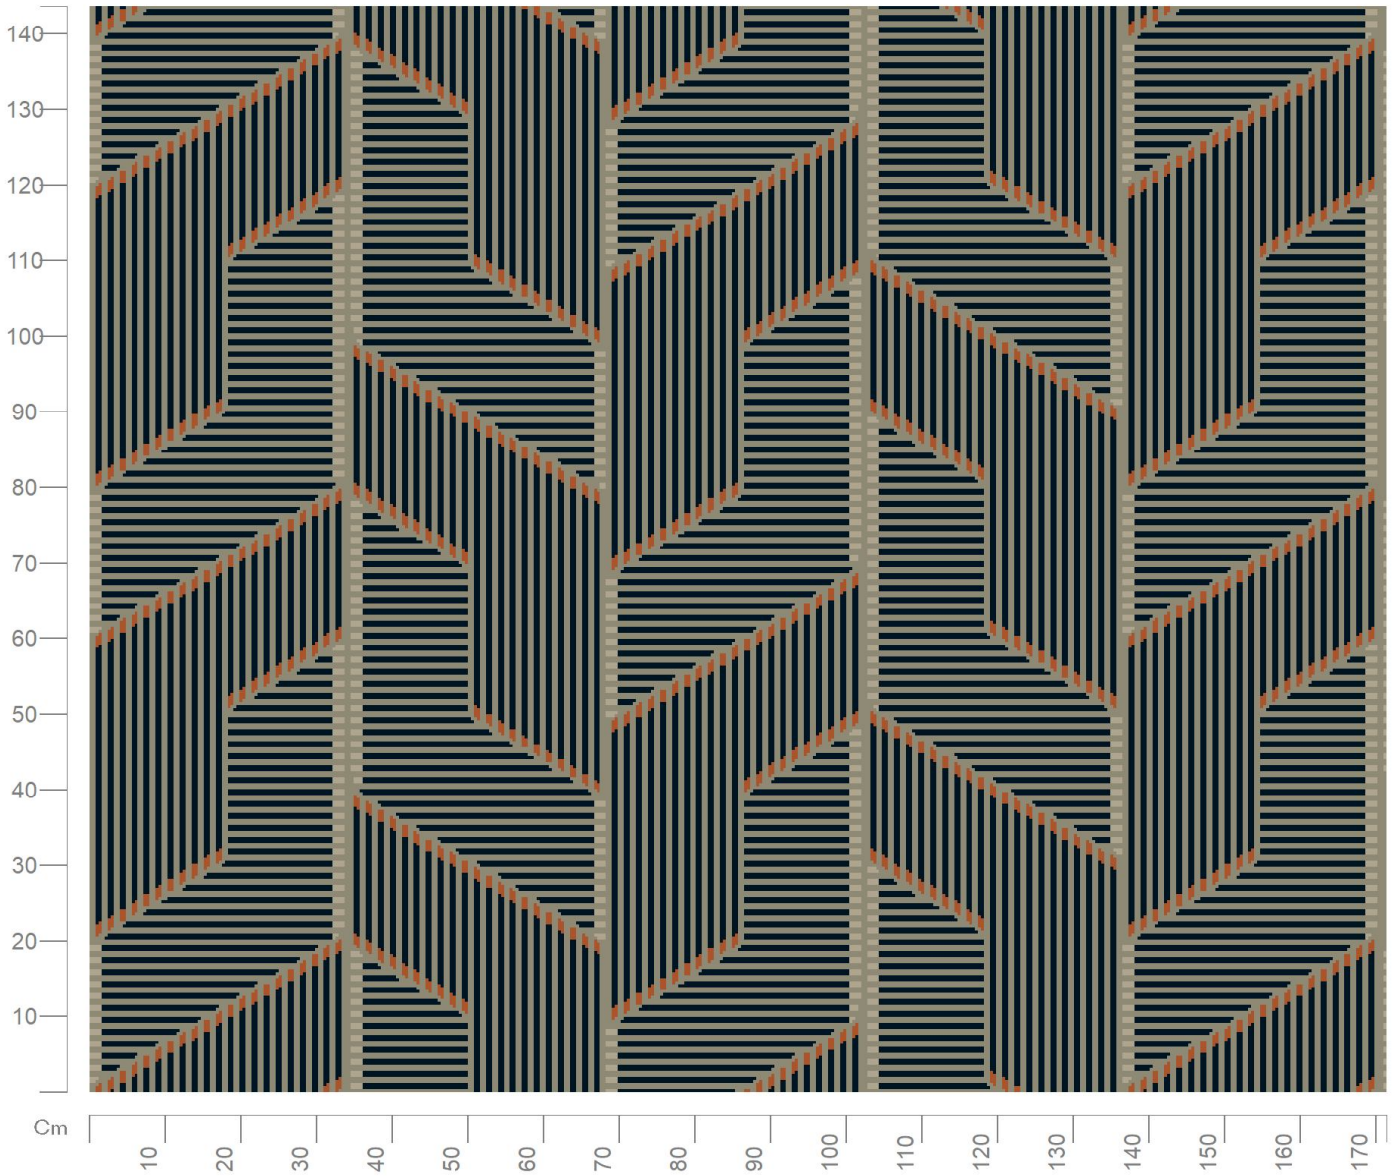

Design No: 20693_001

Construction: Colortec
Repeat (Length): 1.19m
Repeat (Width): 1.33m
Width: 4m
Match: Straight
Scale: 1:10

Want to re-colour this design? Talk to one of our designers on 01706 846 375