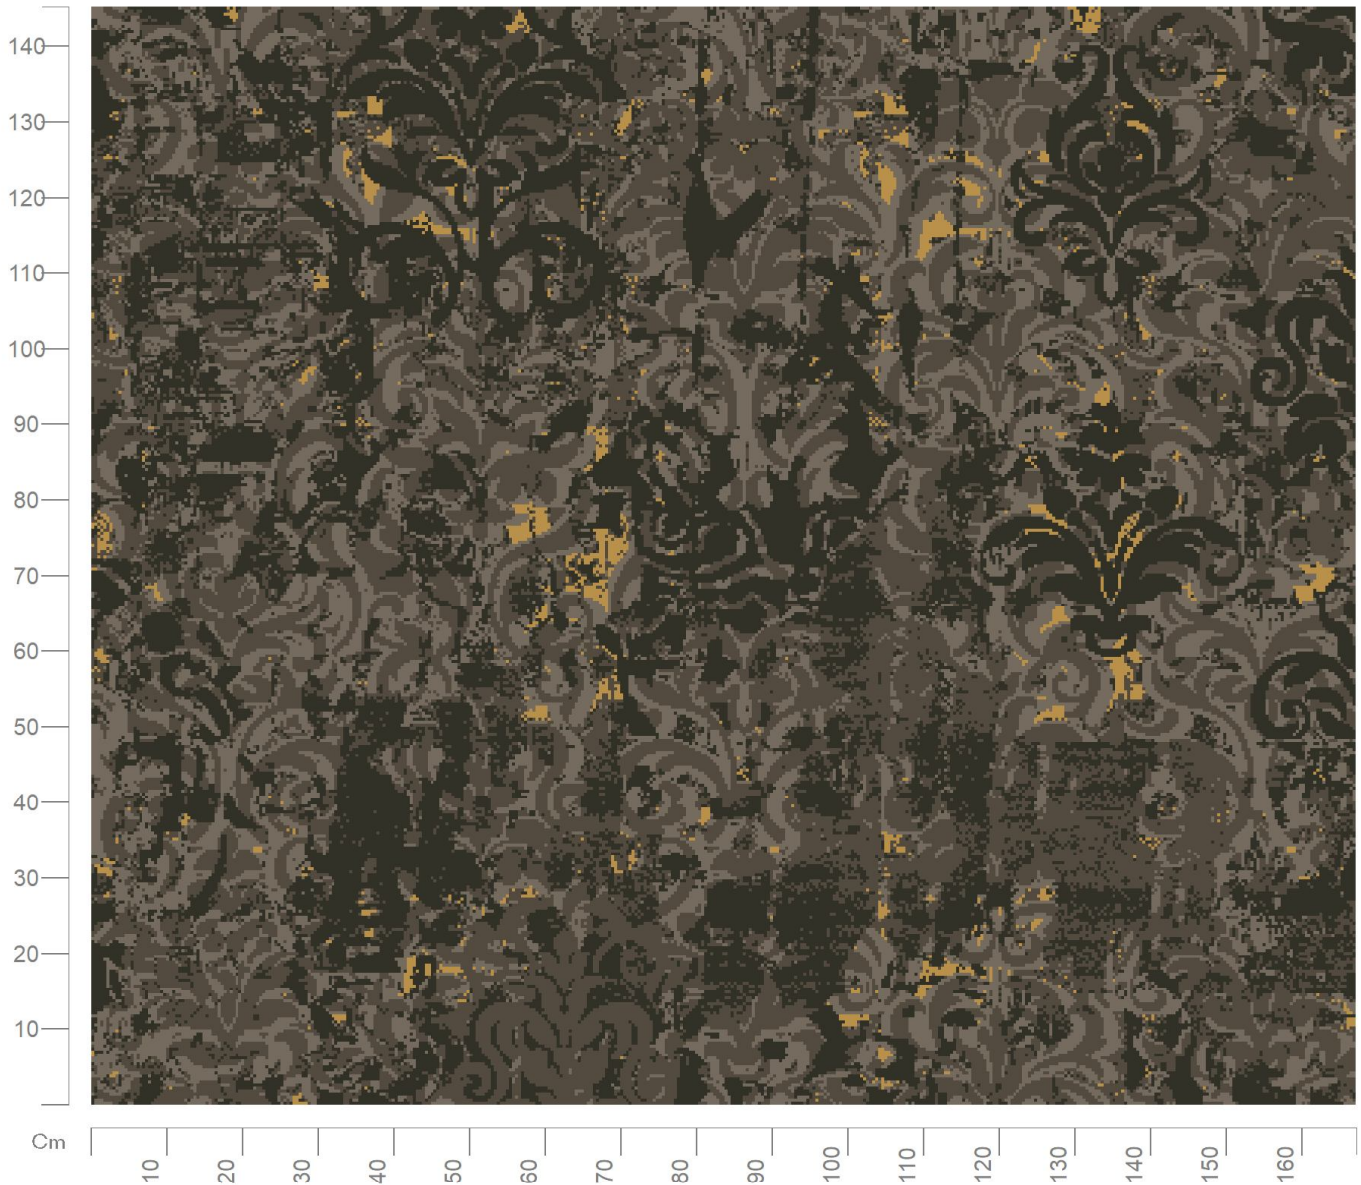

Design No: 20735_032

Construction: Colortec
Repeat (Length): 2.85m
Repeat (Width): 2.00m
Width: 4m
Match: Straight
Scale: 1:10

Want to re-colour this design? Talk to one of our designers on 01706 846 375