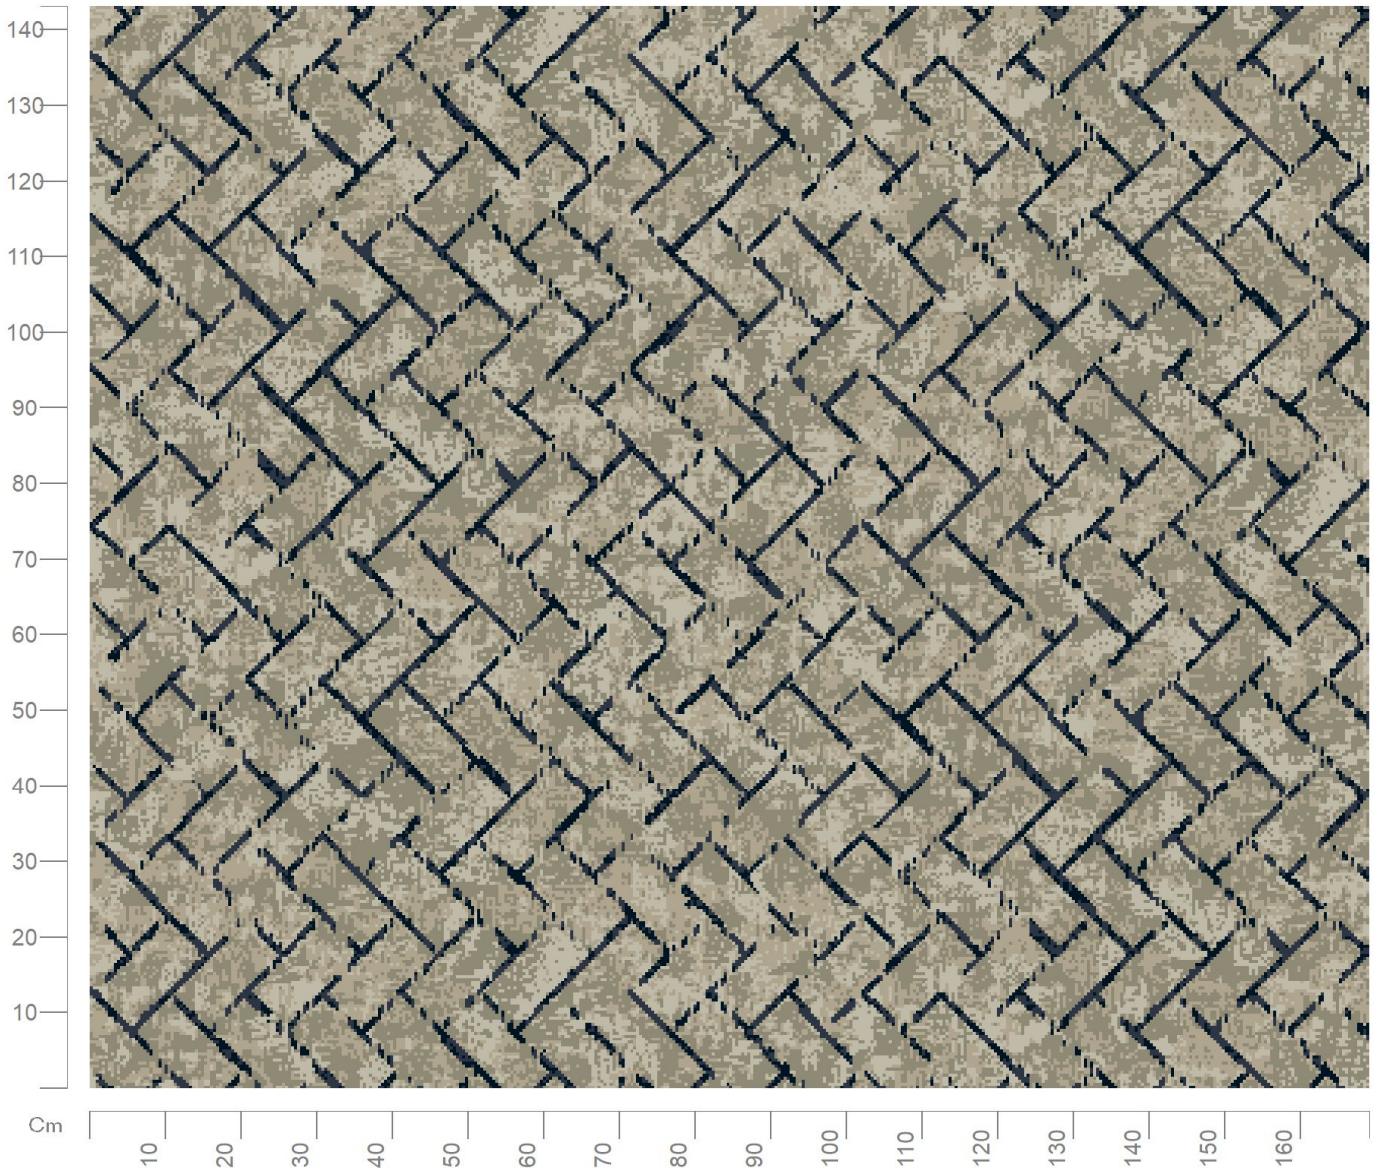

Design No: 21088_005

Construction: Colortec
Repeat (Length): 1.24m
Repeat (Width): 1.00m
Width: 4m
Match: Straight
Scale: 1:10

Want to re-colour this design? Talk to one of our designers on 01706 846 375