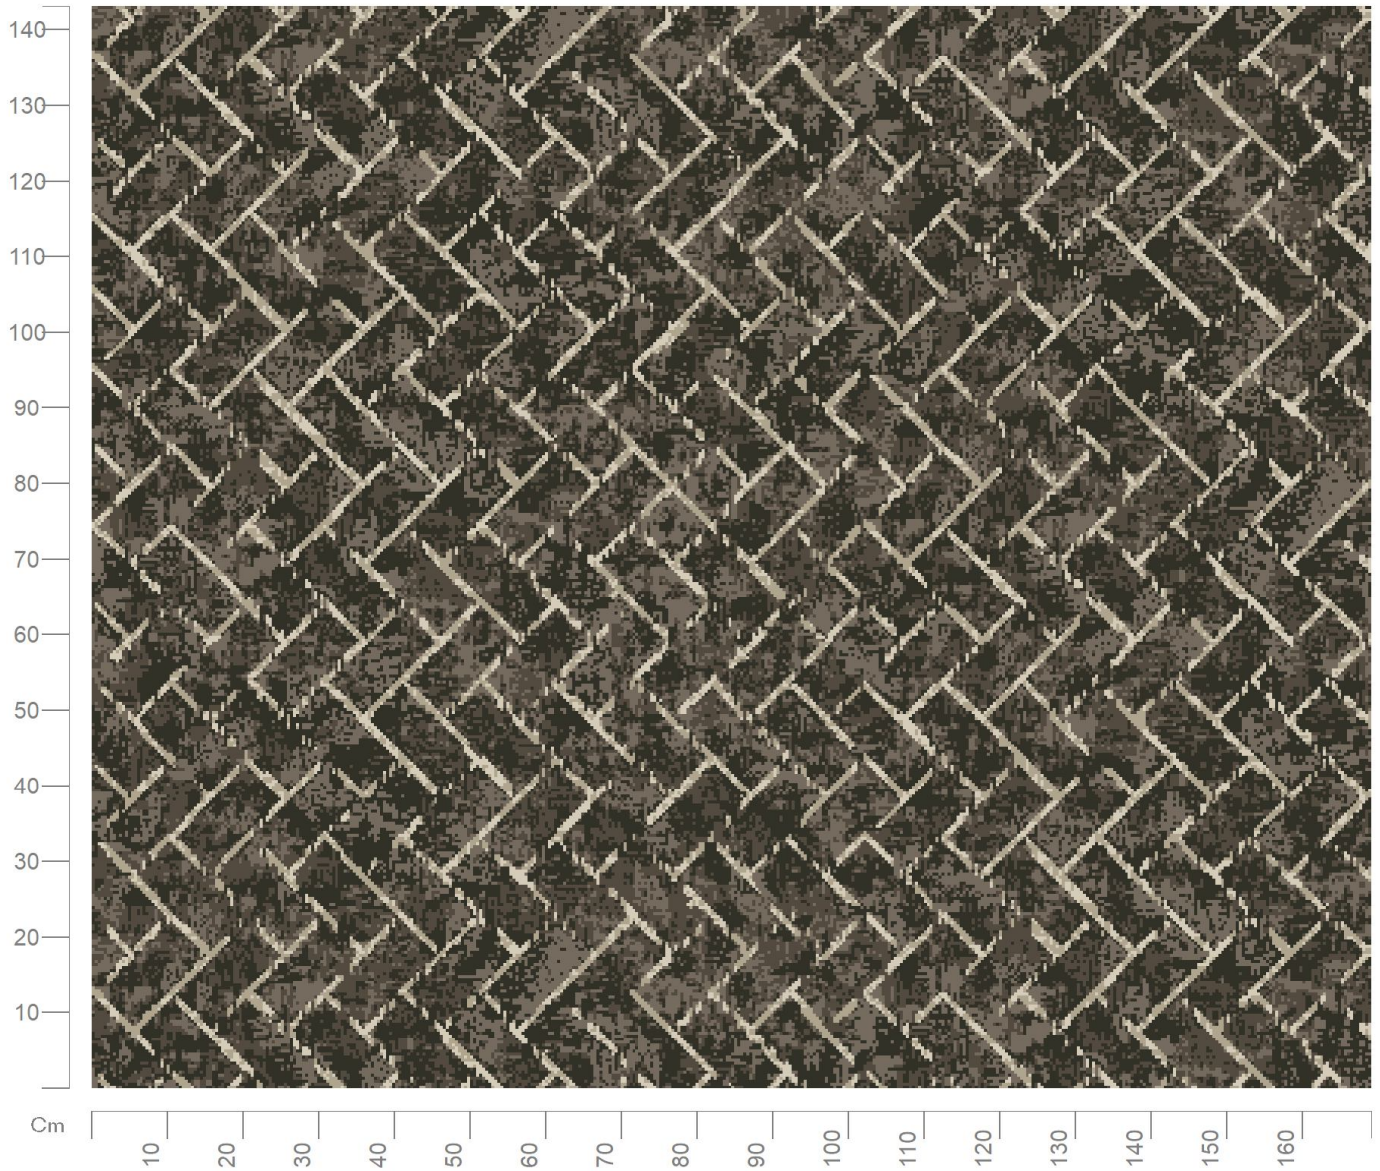

### Design No: 21088\_006

Construction: Colortec  
Repeat (Length): 1.24m  
Repeat (Width): 1.00m  
Width: 4m  
Match: Straight  
Scale: 1:10

Want to re-colour this design? Talk to one of our designers on 01706 846 375