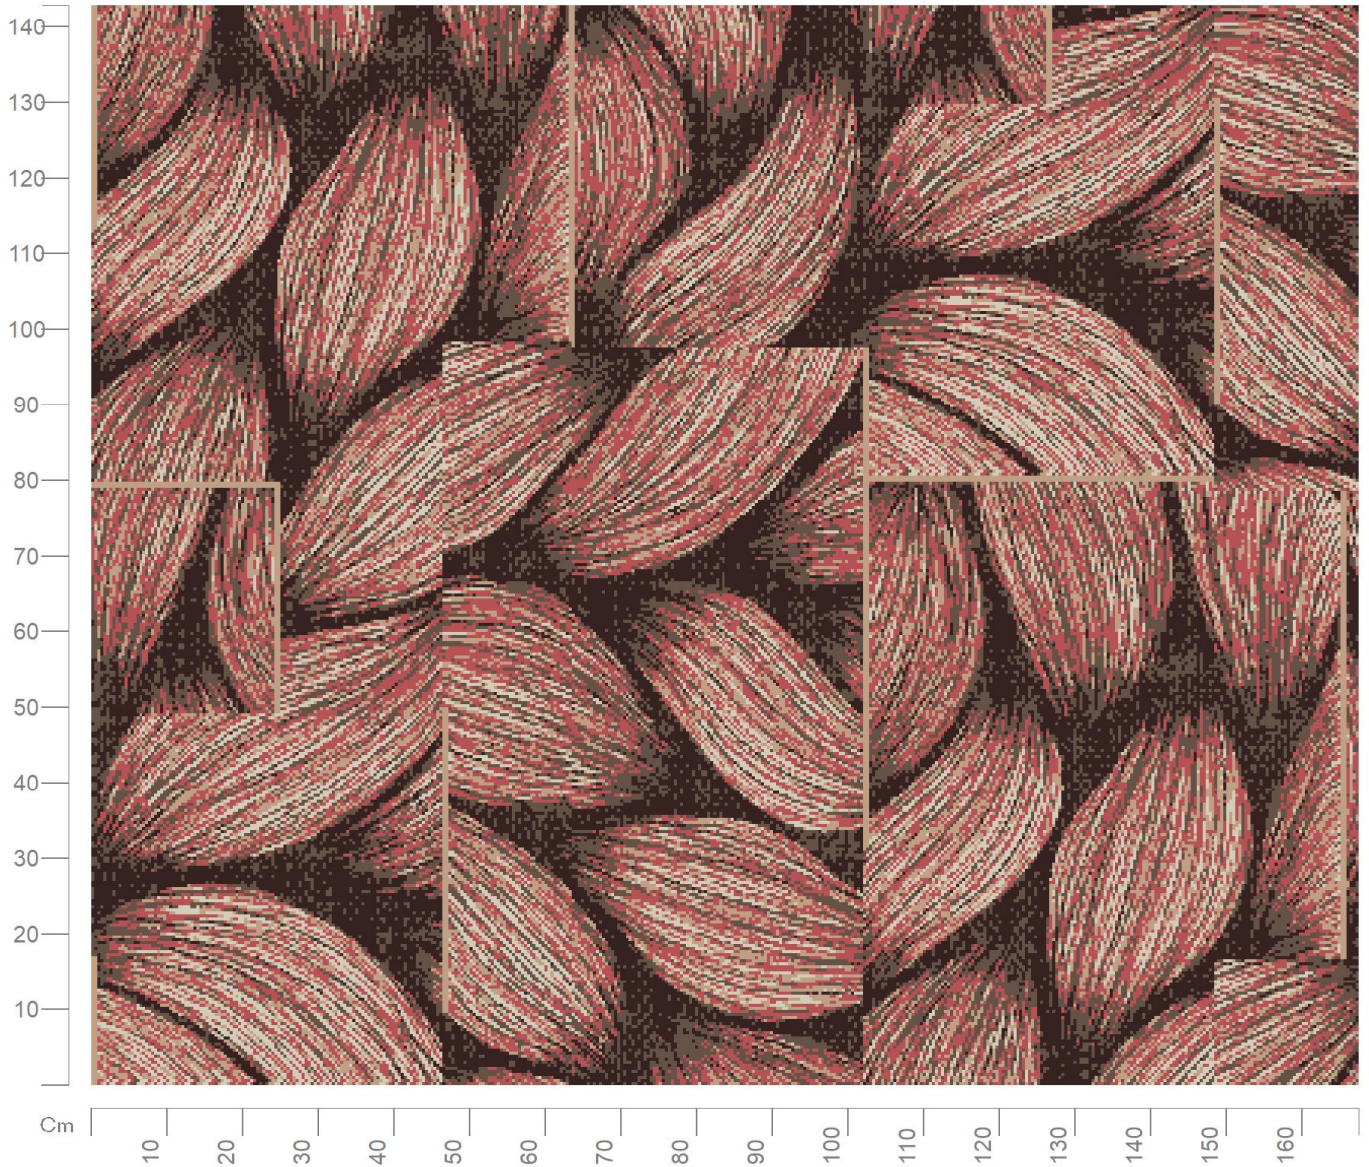

Design No: 21636_007

Construction: Colortec
Repeat (Length): 1.62m
Repeat (Width): 1.00m
Width: 4m
Match: Straight
Scale: 1:10

Want to re-colour this design? Talk to one of our designers on 01706 846 375