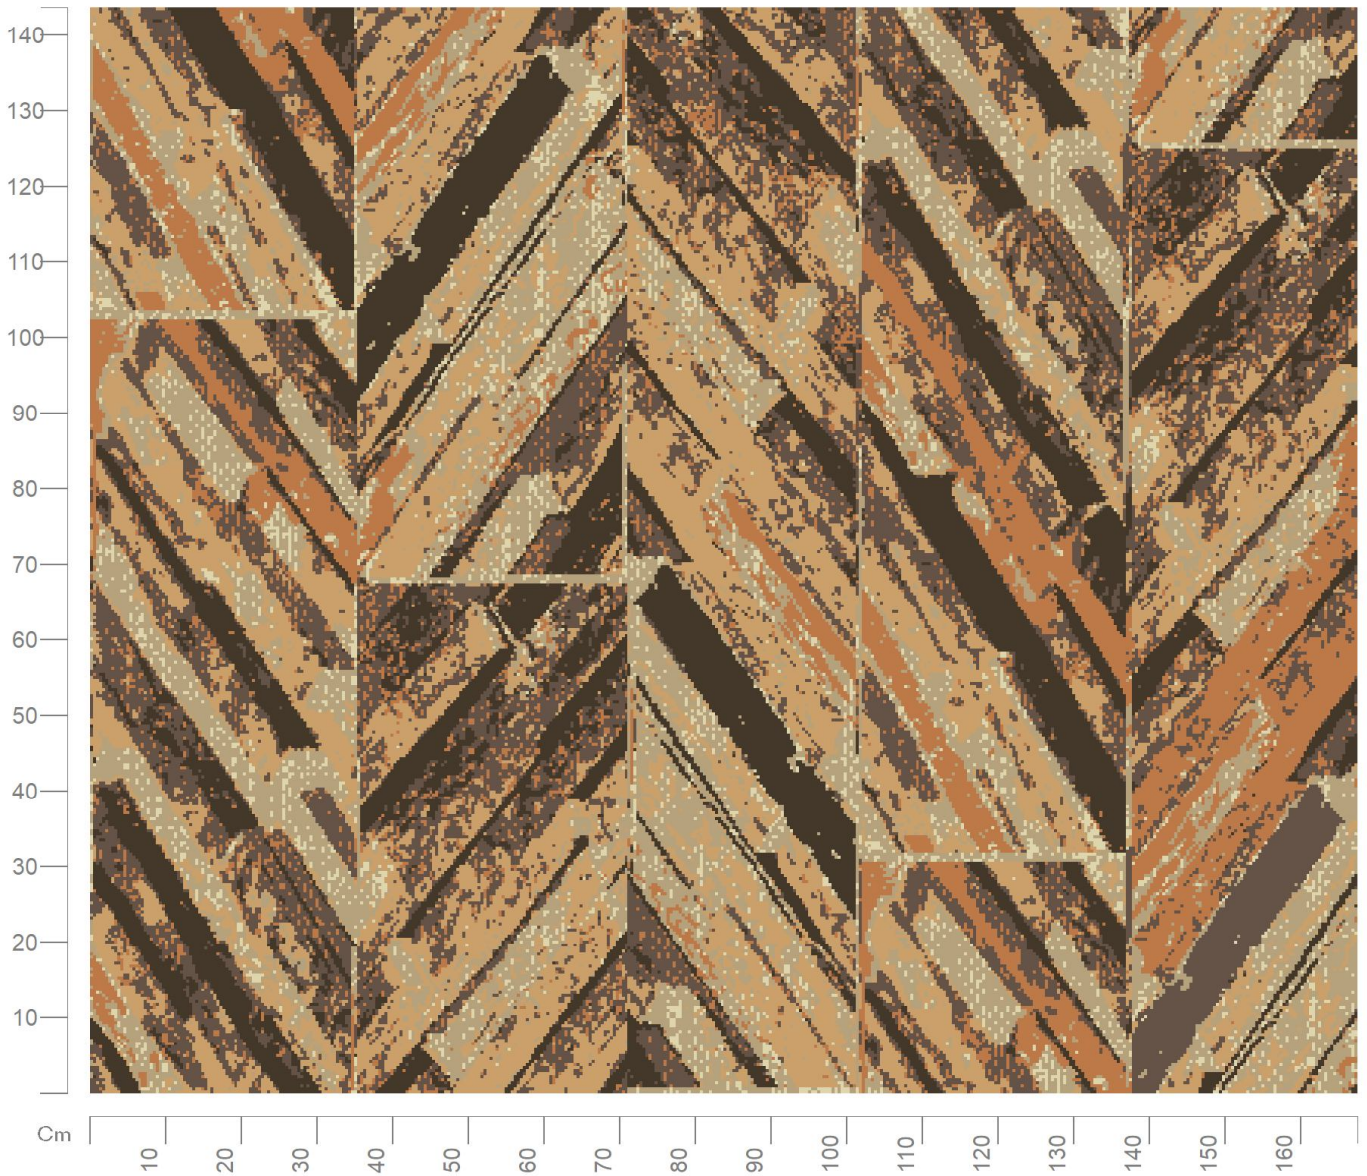

Design No: 21638_005

Construction: Colortec
Repeat (Length): 1.54m
Repeat (Width): 2.00m
Width: 4m
Match: Straight
Scale: 1:10

Want to re-colour this design? Talk to one of our designers on 01706 846 375