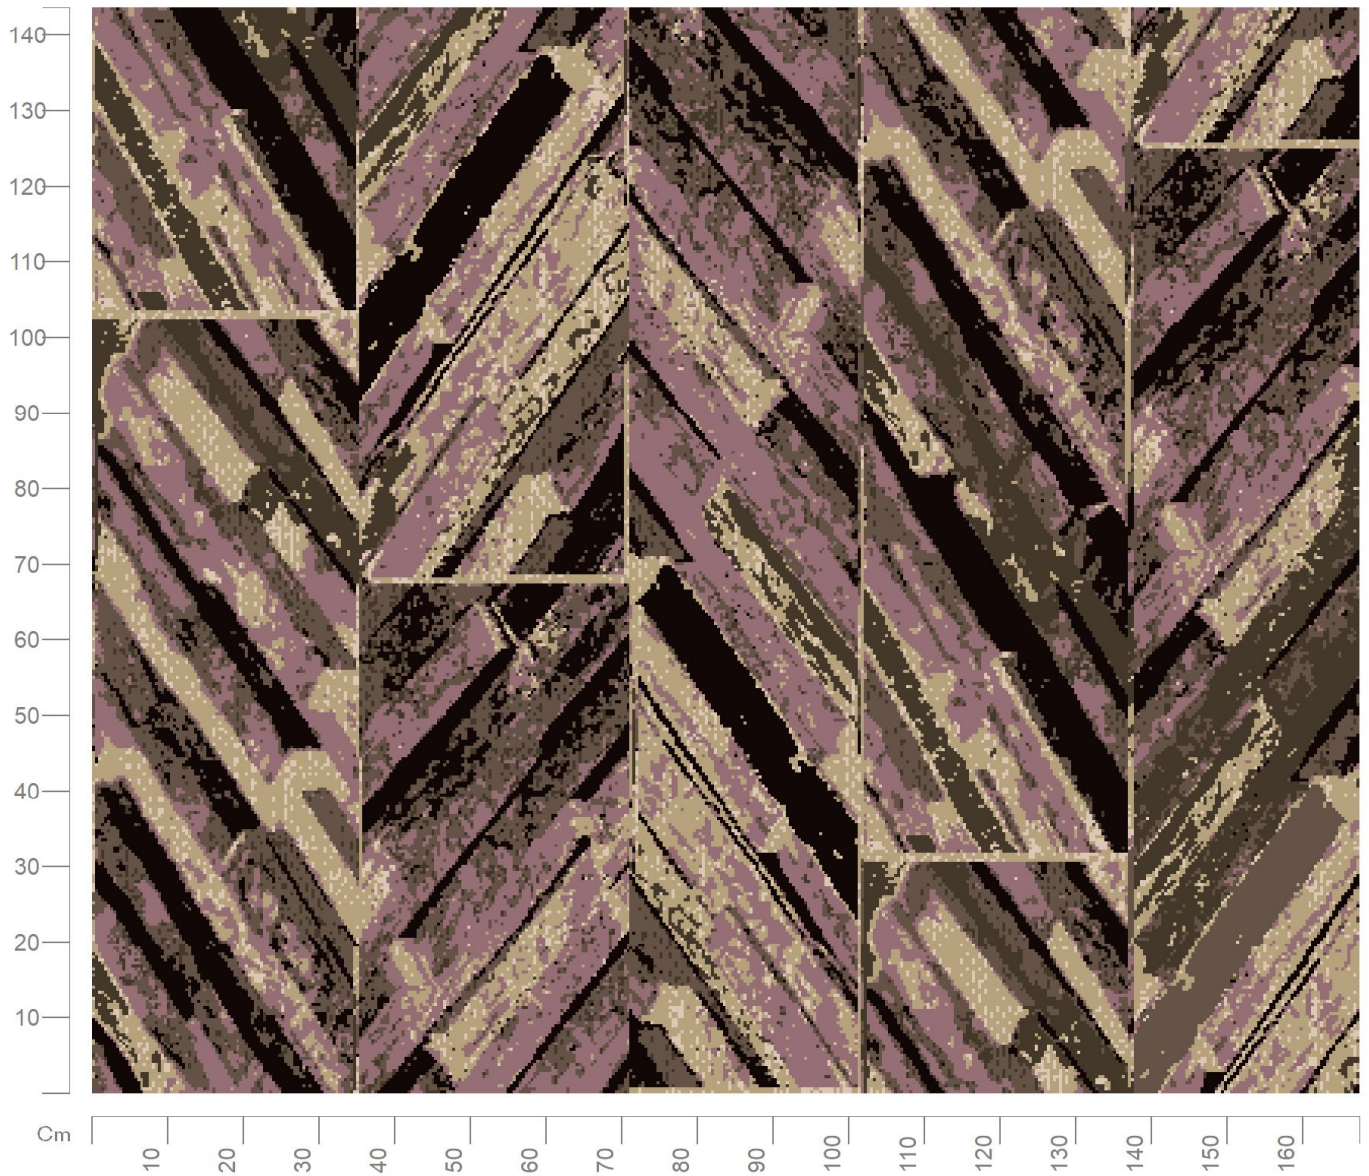

**Design No: 21638\_006**

Construction: Colortec  
Repeat (Length): 1.54m  
Repeat (Width): 2.00m  
Width: 4m  
Match: Straight  
Scale: 1:10

Want to re-colour this design? Talk to one of our designers on 01706 846 375