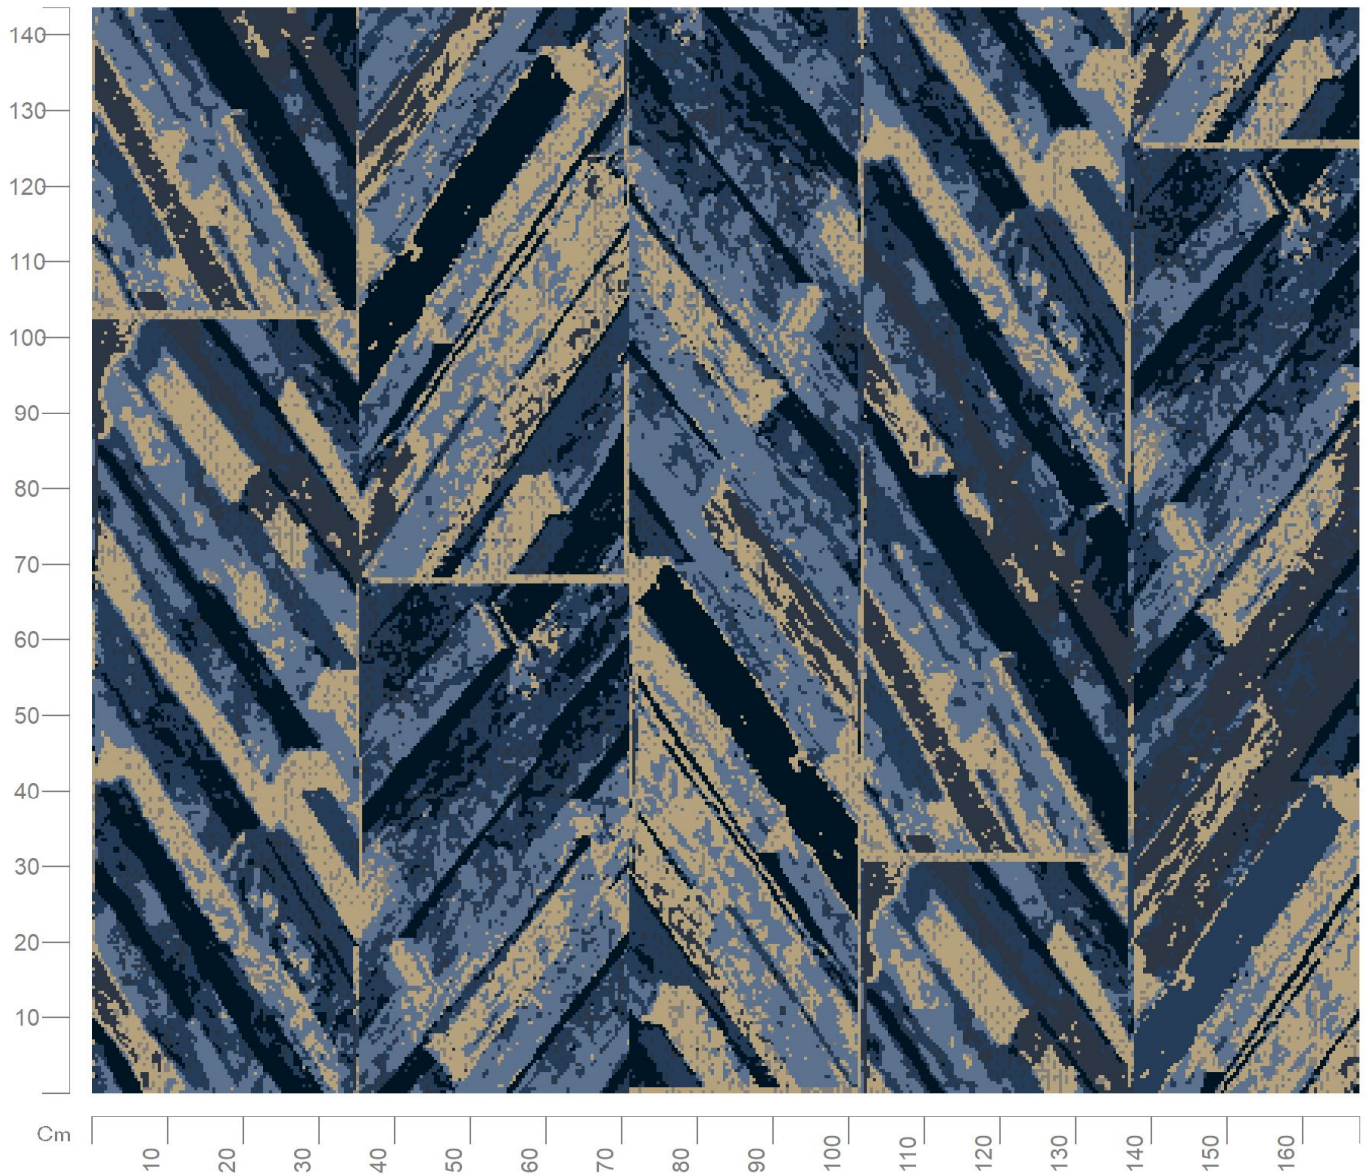

Design No: 21638_007

Construction: Colortec
Repeat (Length): 1.54m
Repeat (Width): 2.00m
Width: 4m
Match: Straight
Scale: 1:10

Want to re-colour this design? Talk to one of our designers on 01706 846 375