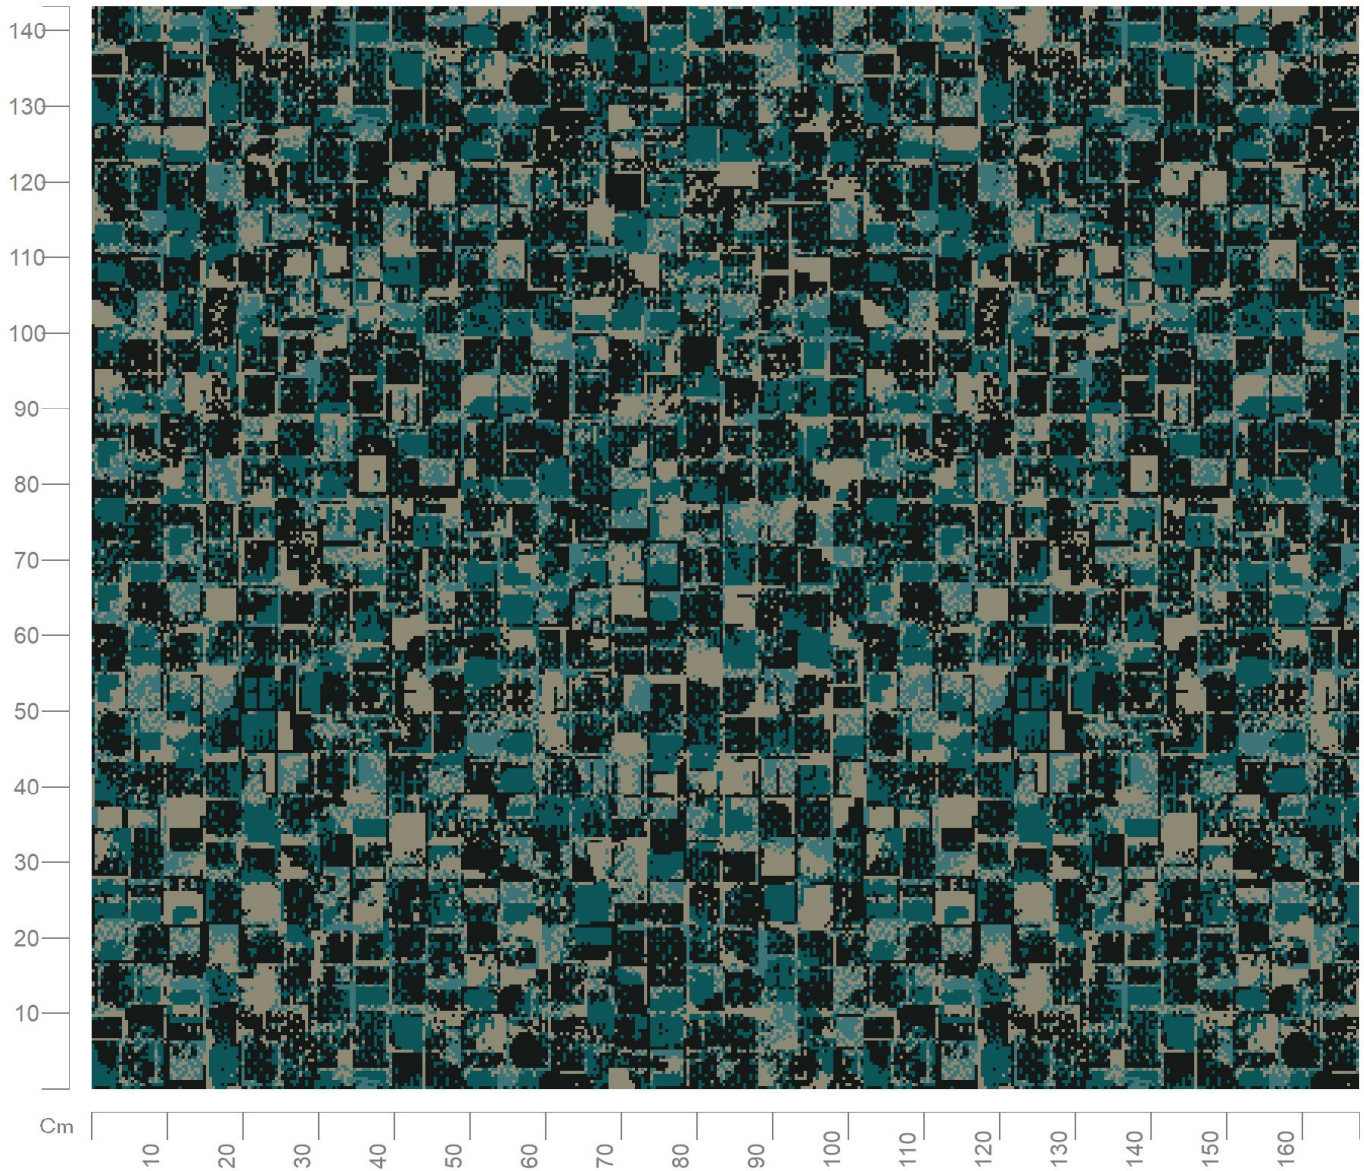

Design No: 21878_006

Construction: Colortec
Repeat (Length): 1.27m
Repeat (Width): 1.00m
Width: 4m
Match: Straight
Scale: 1:10

Want to re-colour this design? Talk to one of our designers on 01706 846 375