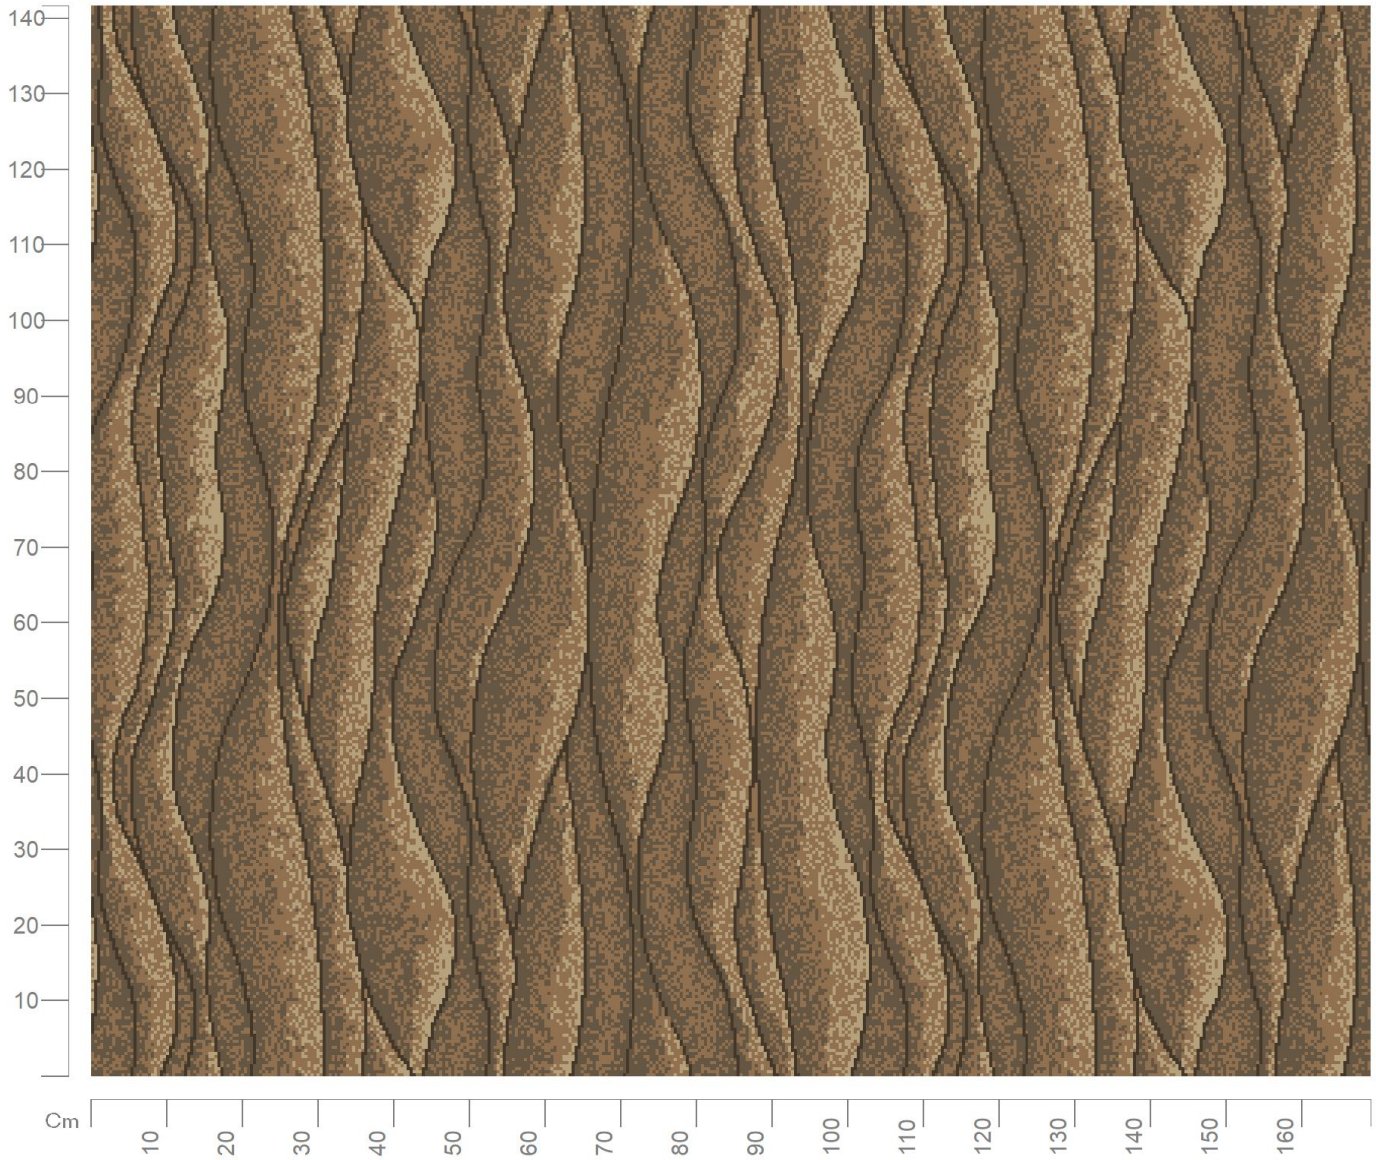

Design No: 22019_003

Construction: Colortec
Repeat (Length): 1.00m
Repeat (Width): 1.00m
Width: 4m
Match: Straight
Scale: 1:10

Want to re-colour this design? Talk to one of our designers on 01706 846 375