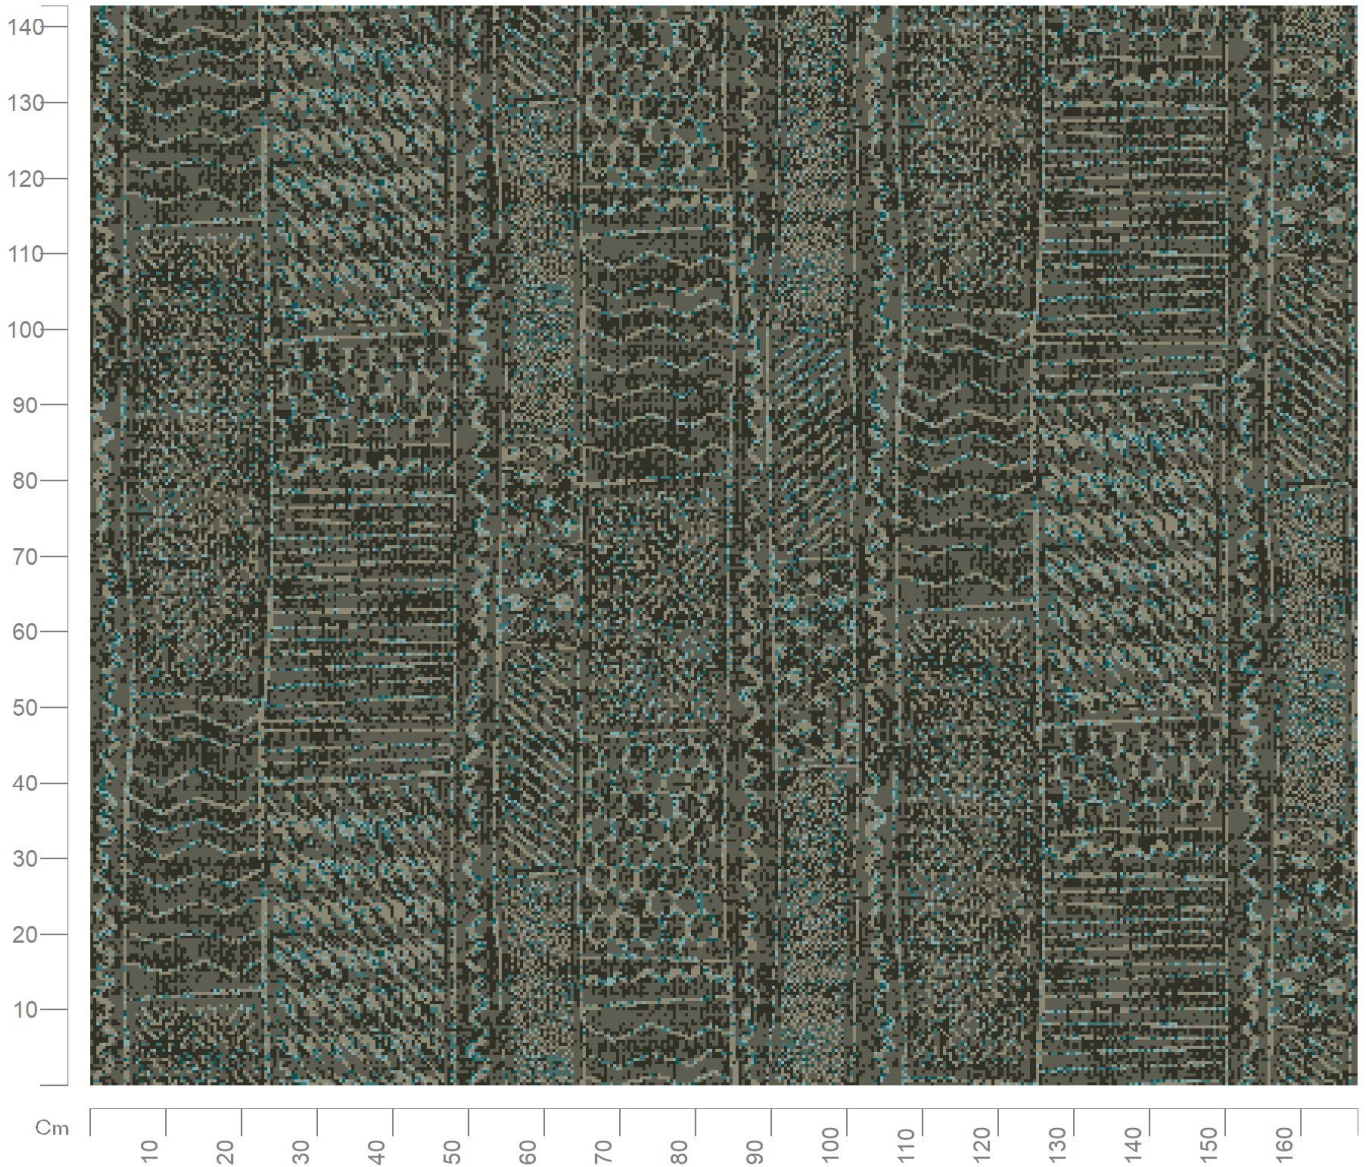

Design No: 22057_005

Construction: Colortec
Repeat (Length): 1.02m
Repeat (Width): 1.00m
Width: 4m
Match: Straight
Scale: 1:10

Want to re-colour this design? Talk to one of our designers on 01706 846 375