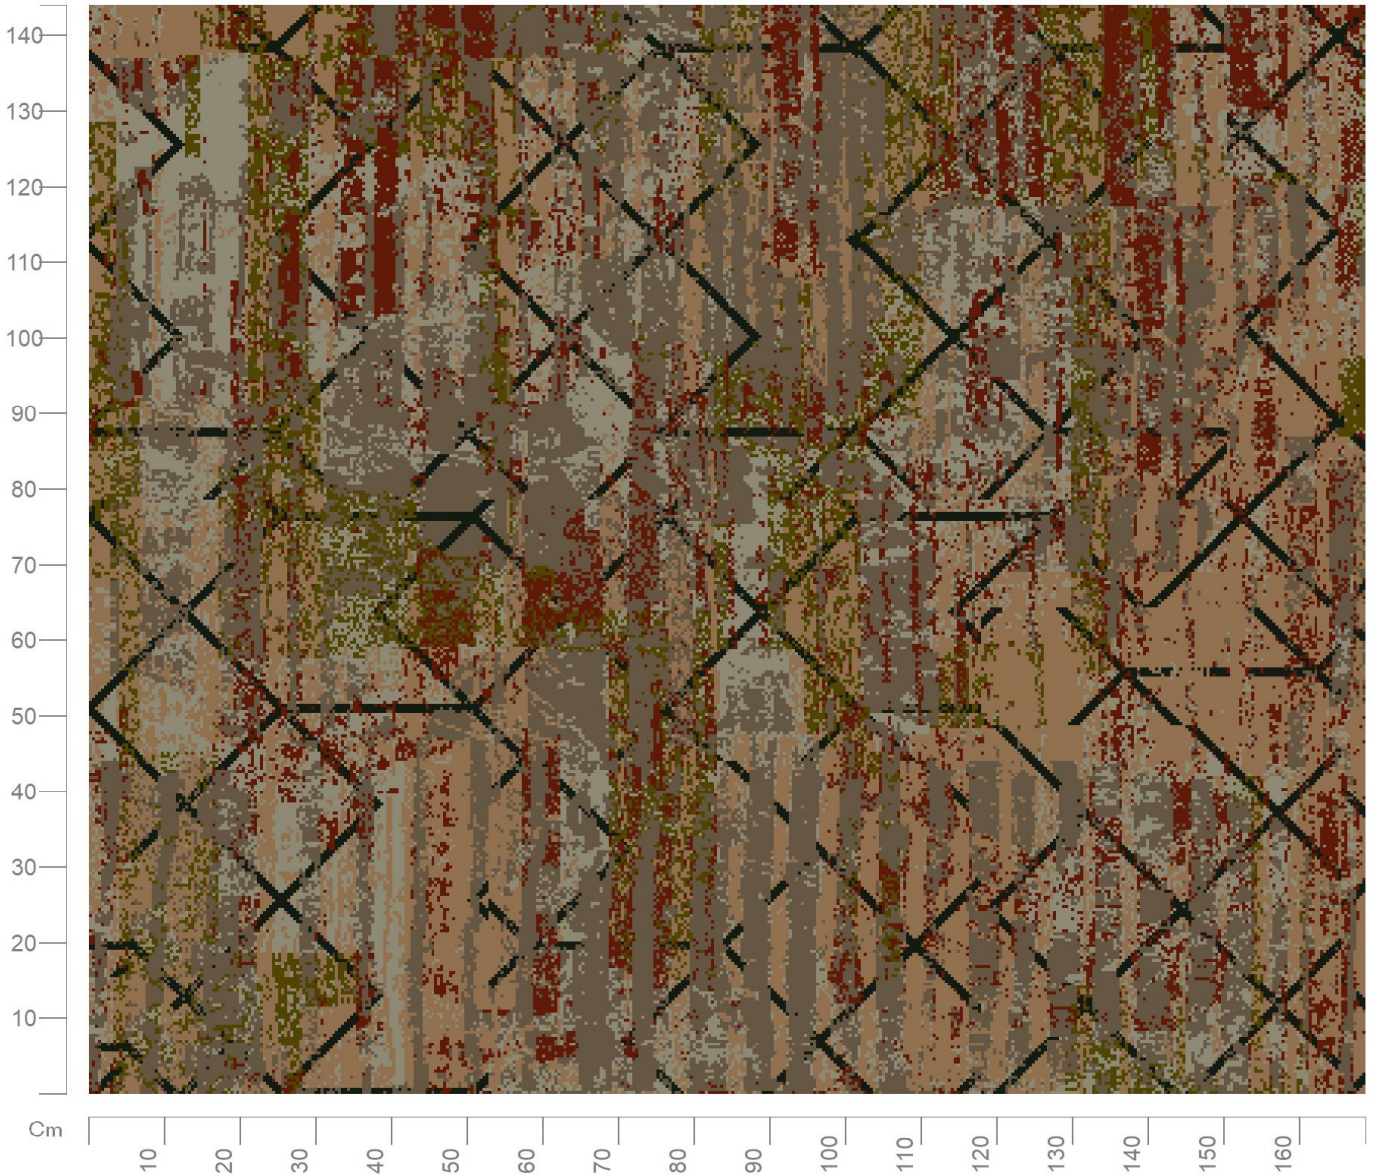

**Design No: 22137\_005**

Construction: Colortec  
Repeat (Length): 2.38m  
Repeat (Width): 2.00m  
Width: 4m  
Match: Straight  
Scale: 1:10

Want to re-colour this design? Talk to one of our designers on 01706 846 375