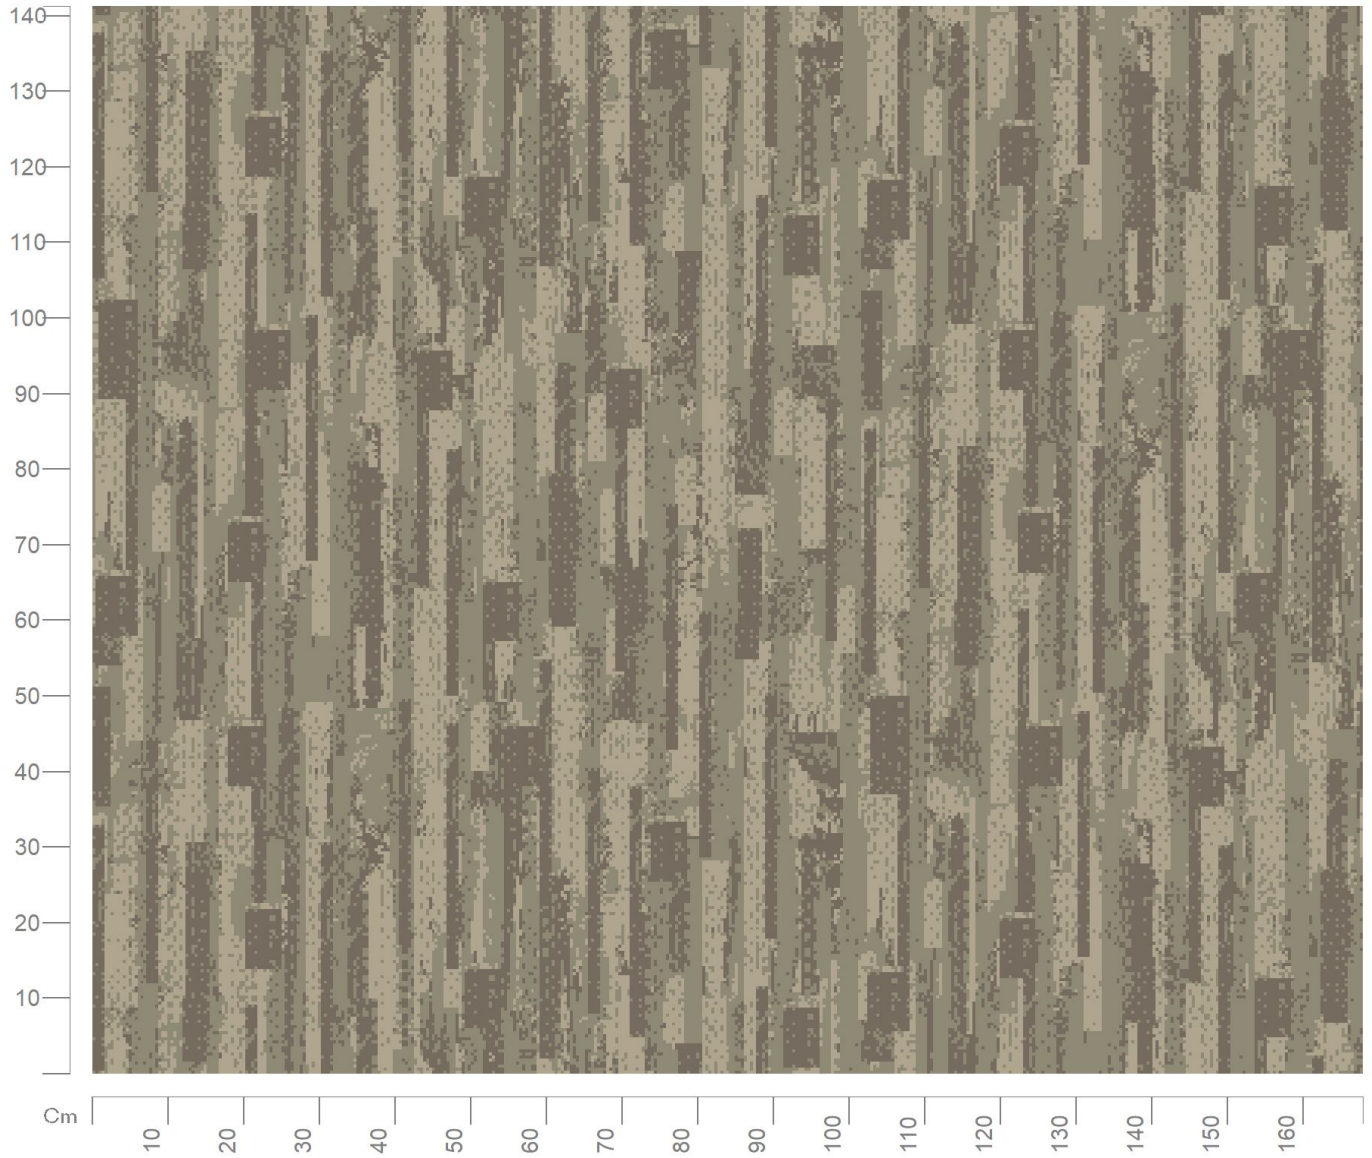

Design No: 22195_001

Construction: Colortec
Repeat (Length): 1.05m
Repeat (Width): 1.00m
Width: 4m
Match: Straight
Scale: 1:10

Want to re-colour this design? Talk to one of our designers on 01706 846 375