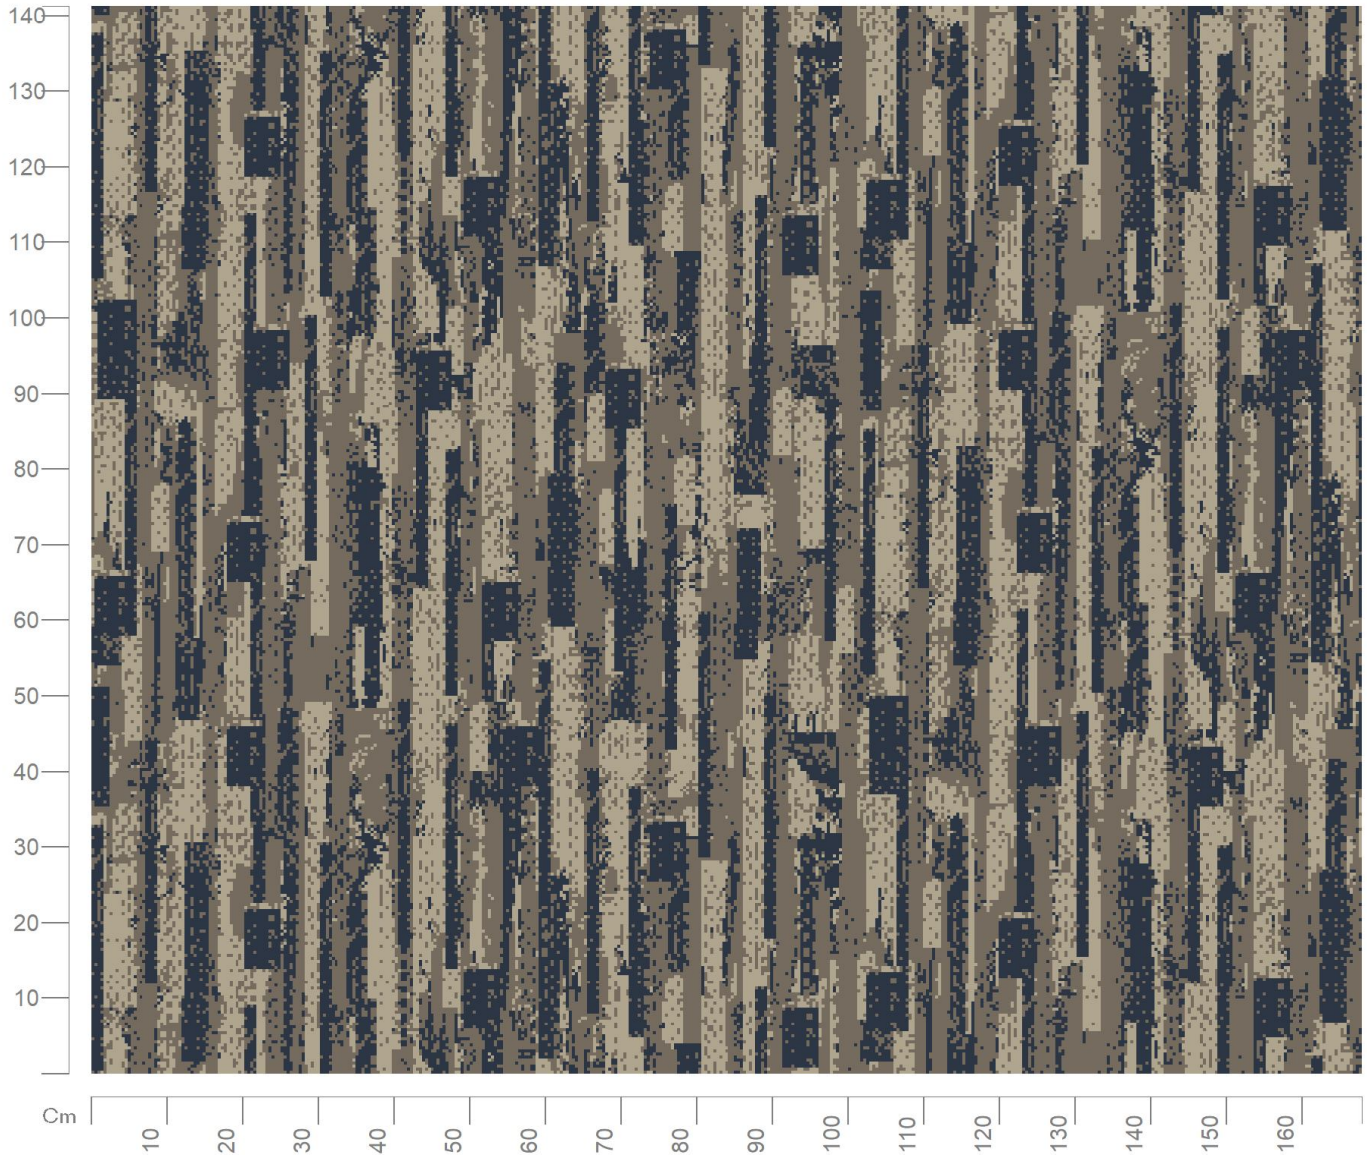

**Design No: 22195\_002**

Construction: Colortec  
Repeat (Length): 1.05m  
Repeat (Width): 1.00m  
Width: 4m  
Match: Straight  
Scale: 1:10

Want to re-colour this design? Talk to one of our designers on 01706 846 375