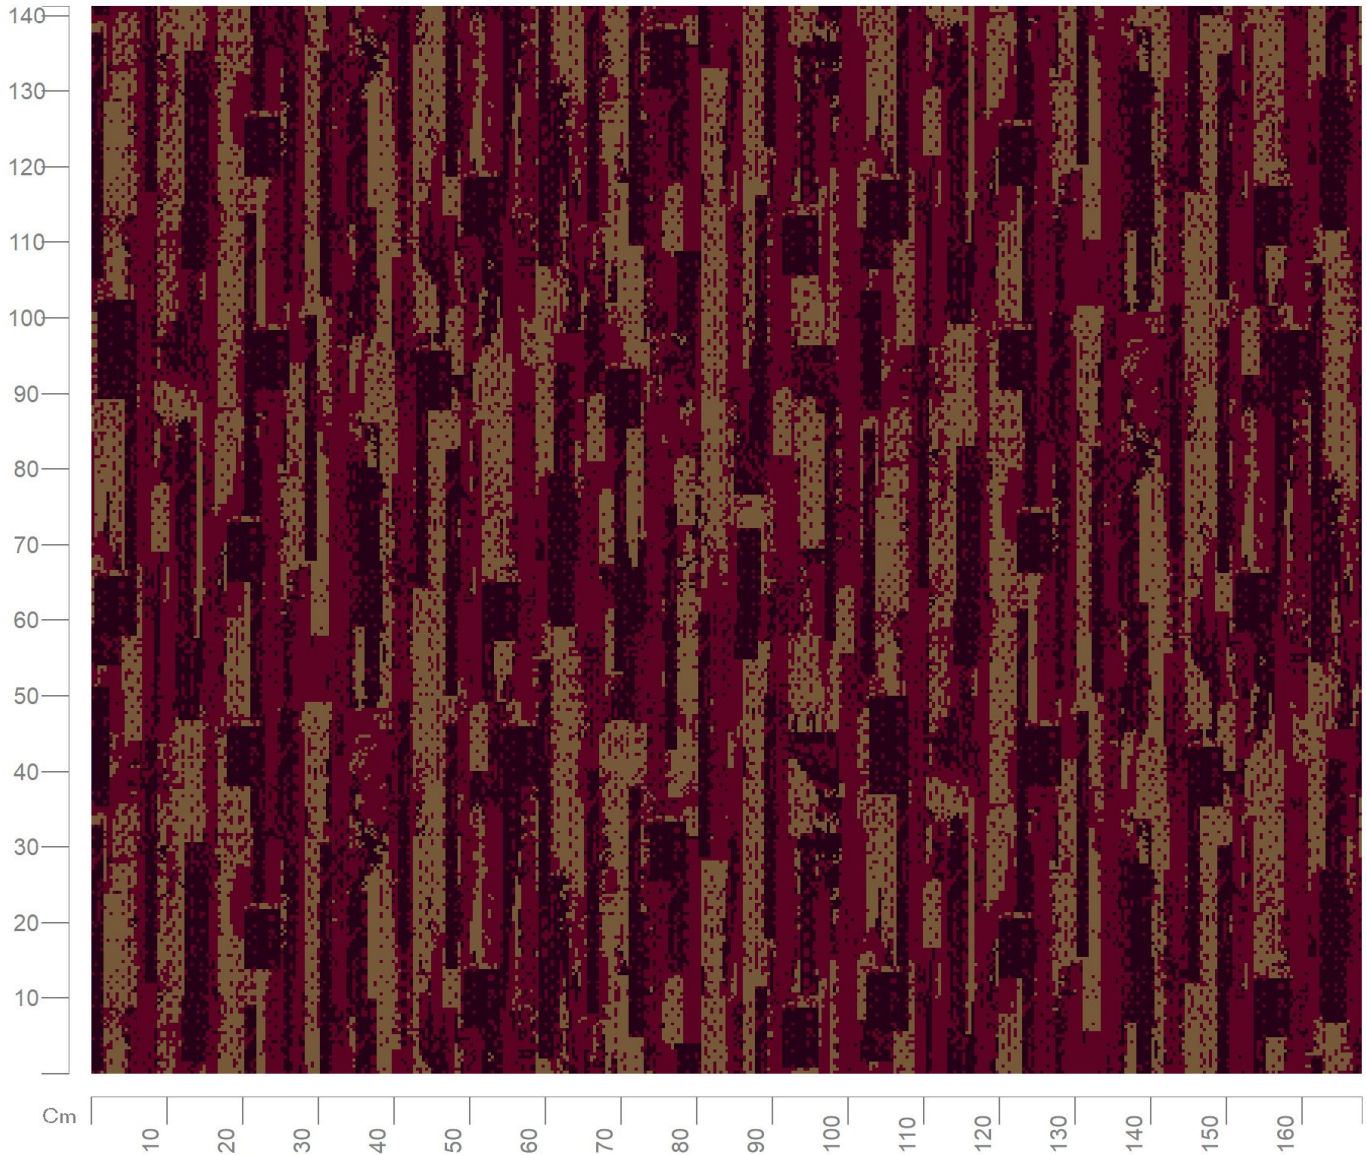

Design No: 22195_004

Construction: Colortec
Repeat (Length): 1.05m
Repeat (Width): 1.00m
Width: 4m
Match: Straight
Scale: 1:10

Want to re-colour this design? Talk to one of our designers on 01706 846 375