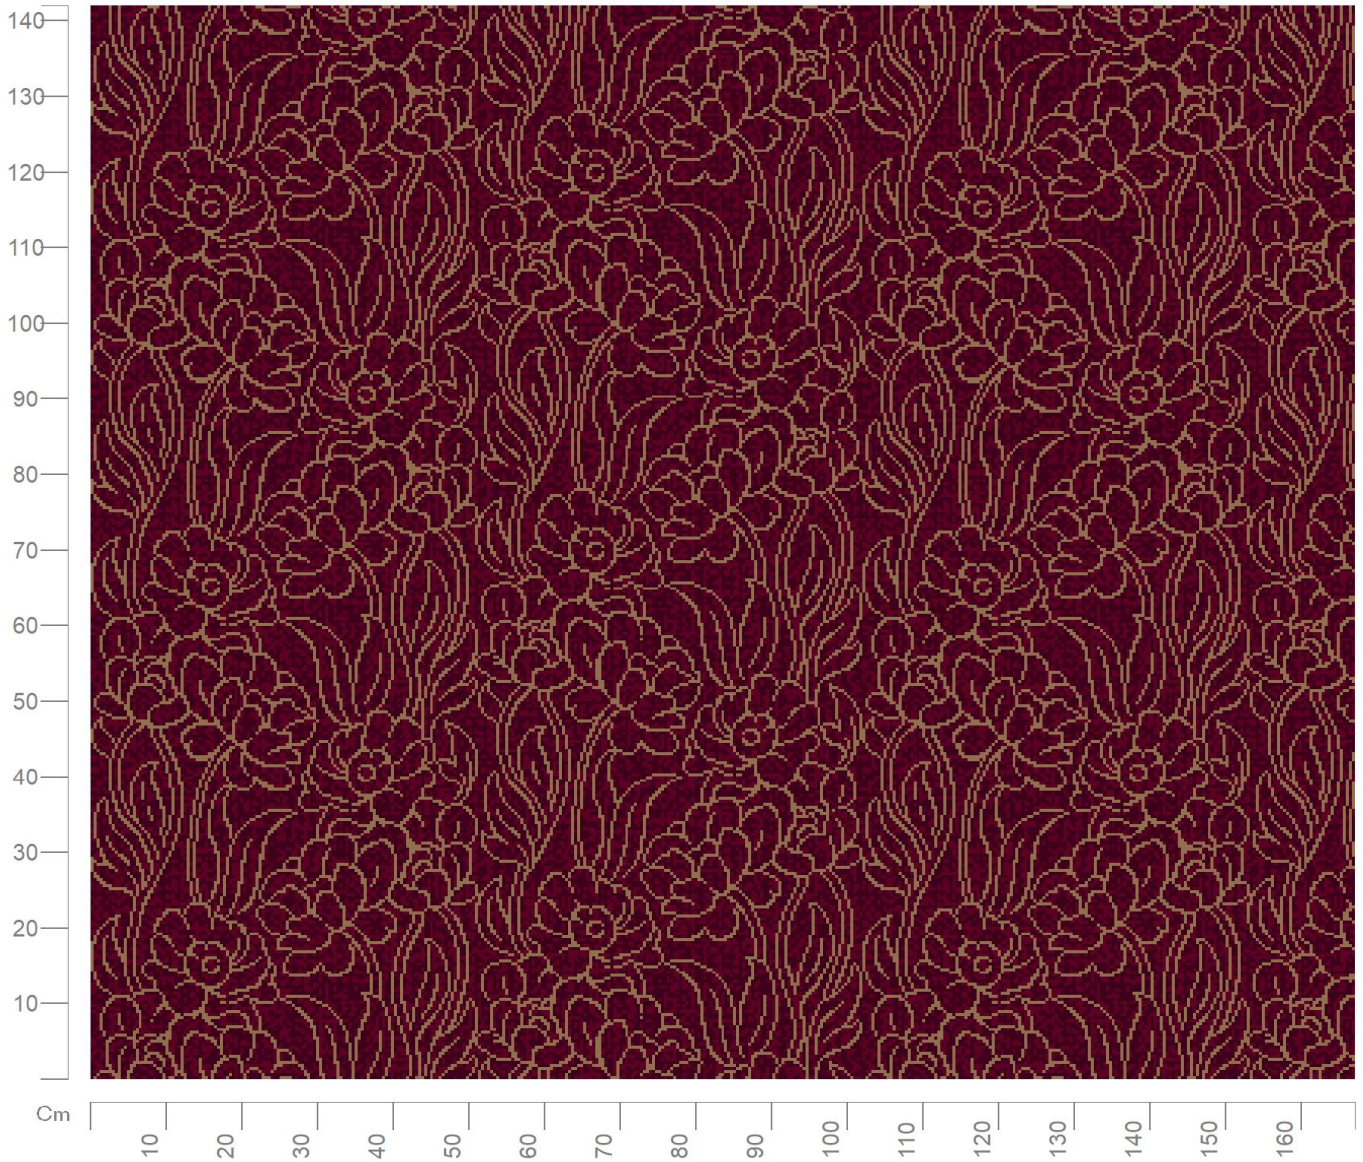

Design No: 22457_004

Construction: Colortec
Repeat (Length): 0.50m
Repeat (Width): 1.00m
Width: 4m
Match: Straight
Scale: 1:10

Want to re-colour this design? Talk to one of our designers on 01706 846 375