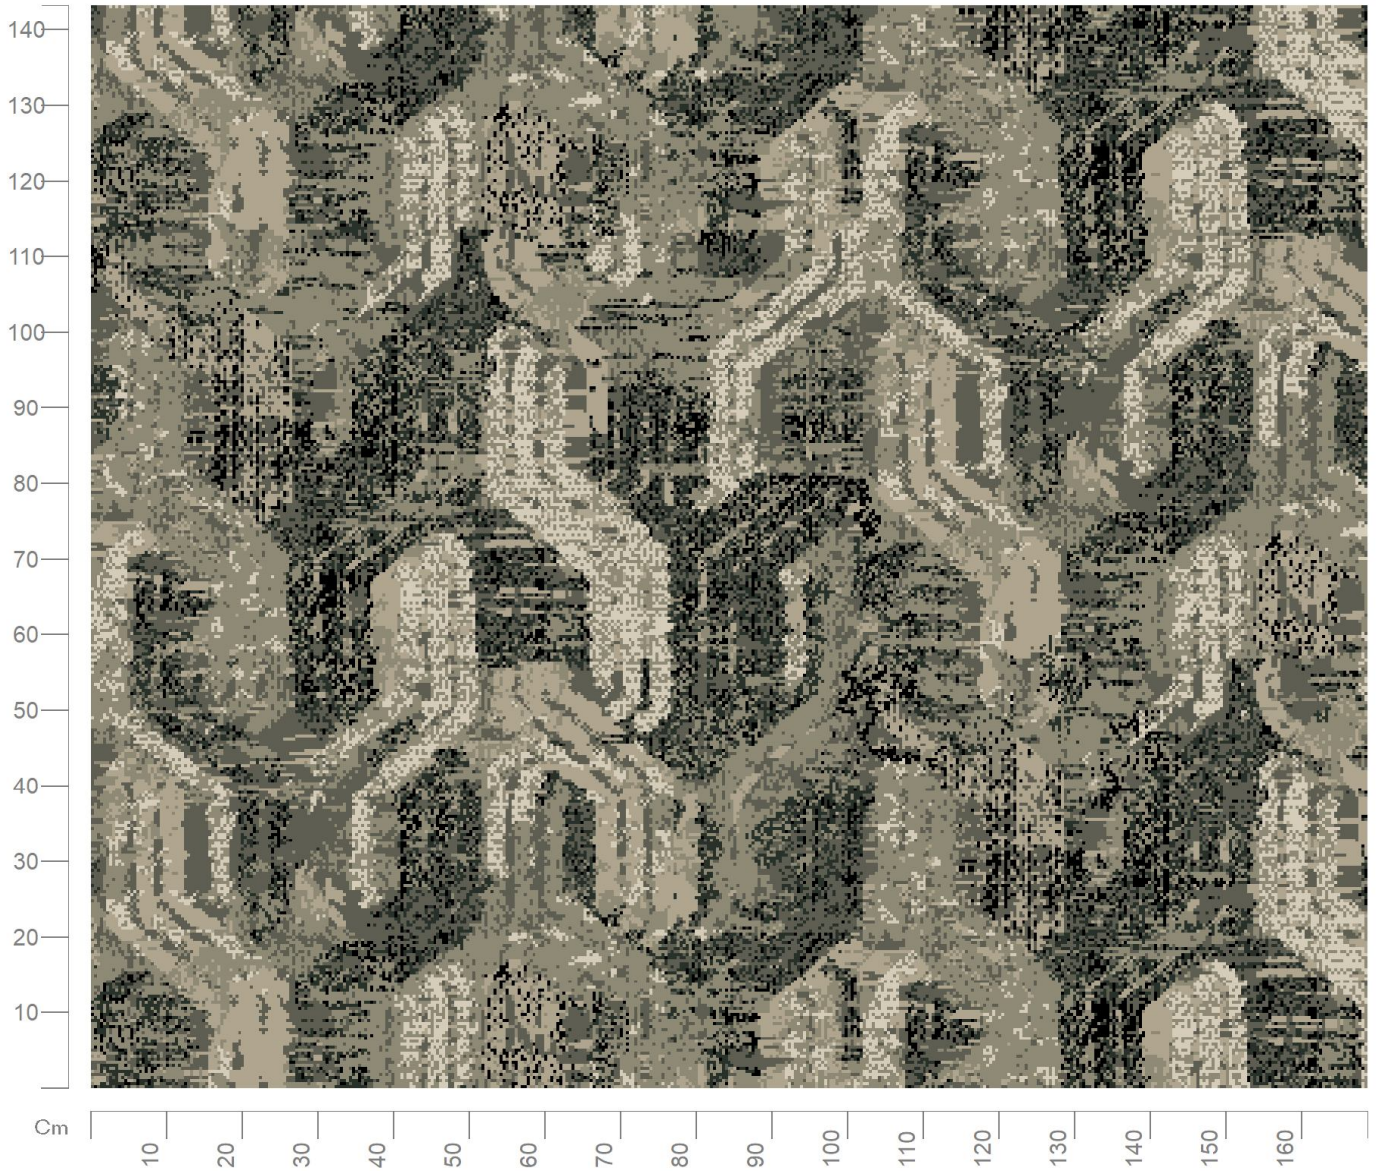

**Design No: 22488\_003**

Construction: Colortec  
Repeat (Length): 1.14m  
Repeat (Width): 1.00m  
Width: 4m  
Match: Straight  
Scale: 1:10

Want to re-colour this design? Talk to one of our designers on 01706 846 375