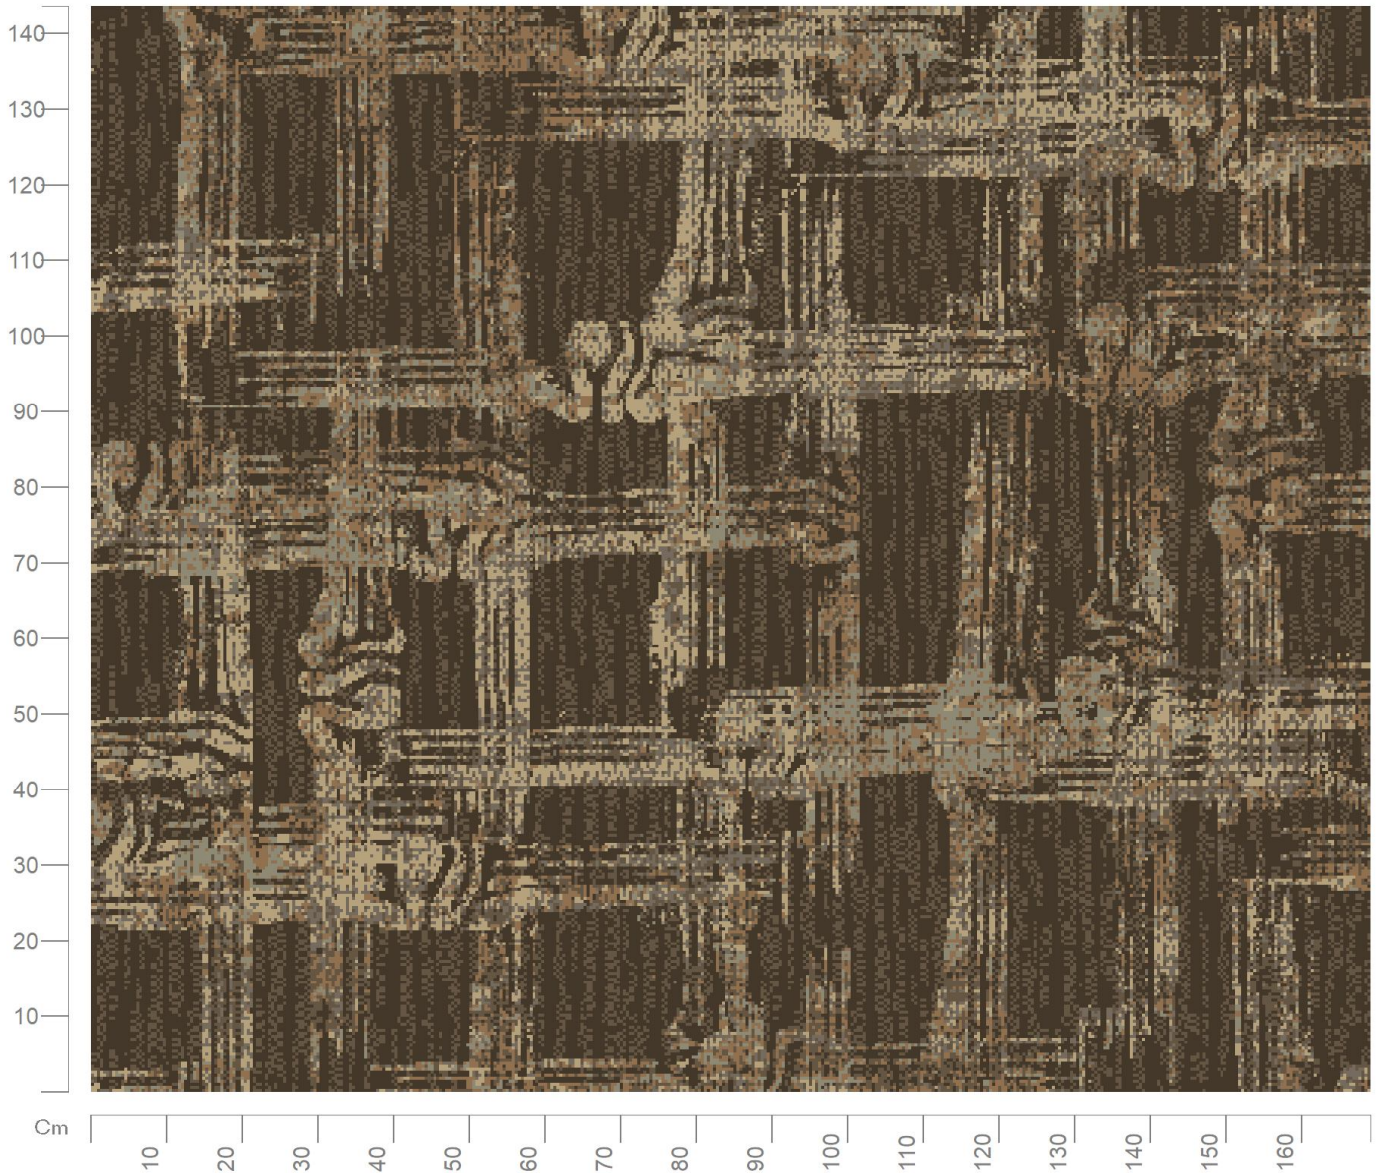

**Design No: 22503\_002**

Construction: Colortec  
Repeat (Length): 2.00m  
Repeat (Width): 4.00m  
Width: 4m  
Match: Half Drop  
Scale: 1:10

Want to re-colour this design? Talk to one of our designers on 01706 846 375