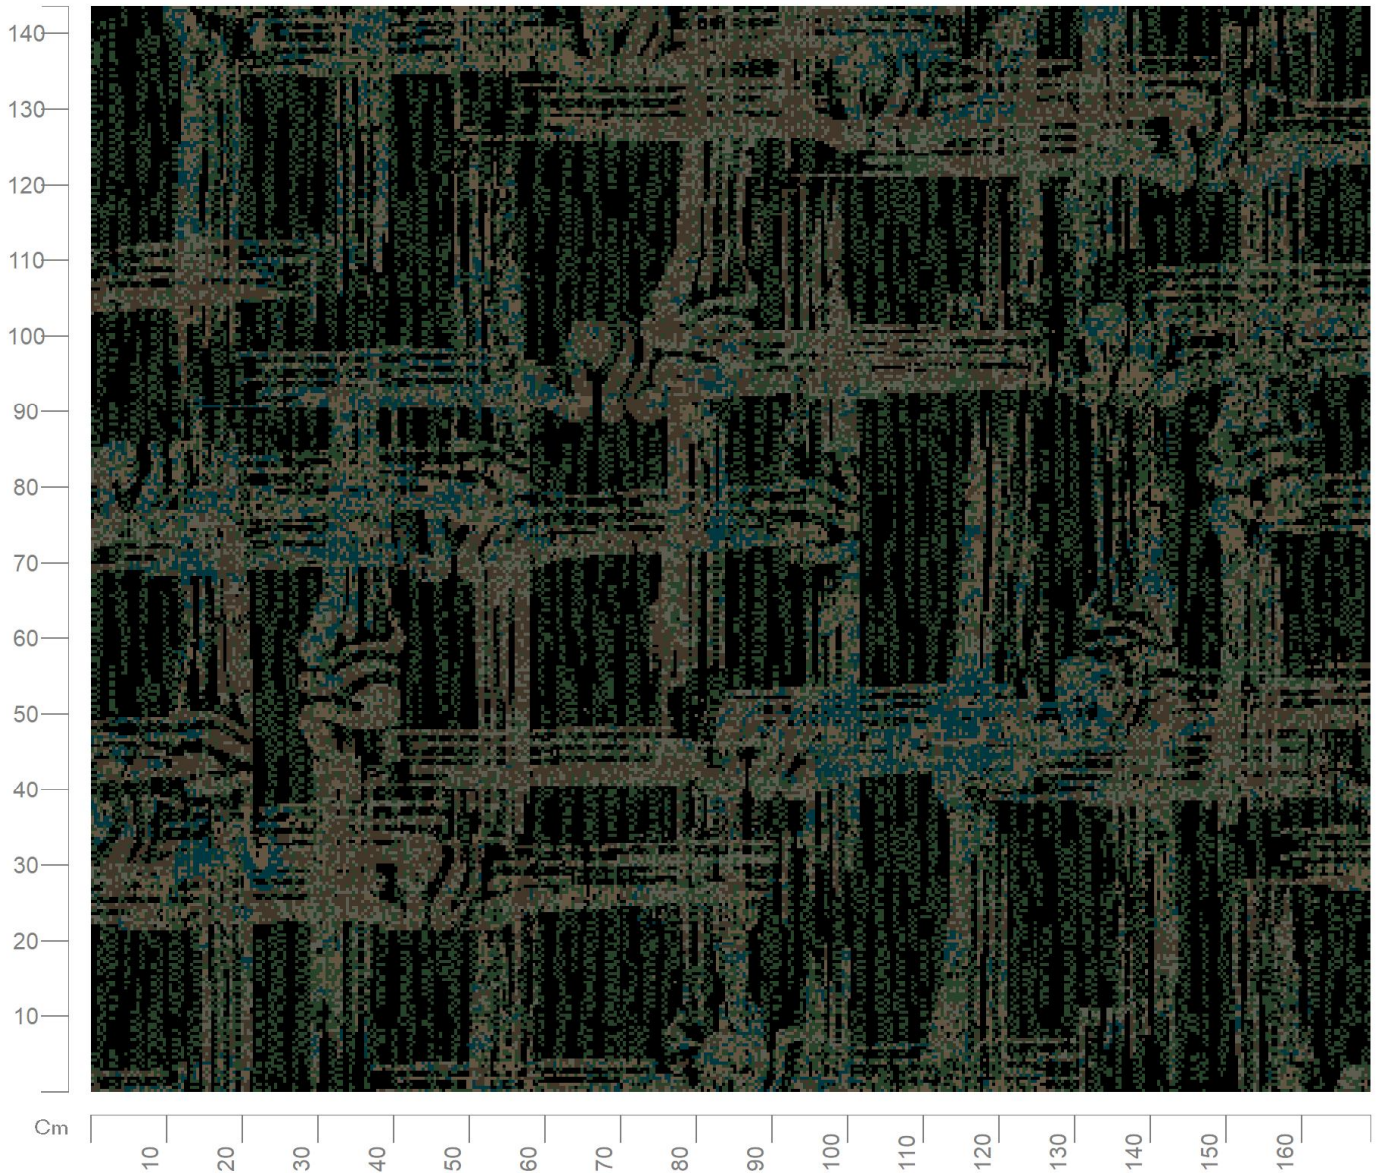

Design No: 22503_004

Construction: Colortec
Repeat (Length): 2.00m
Repeat (Width): 4.00m
Width: 4m
Match: Half Drop
Scale: 1:10

Want to re-colour this design? Talk to one of our designers on 01706 846 375