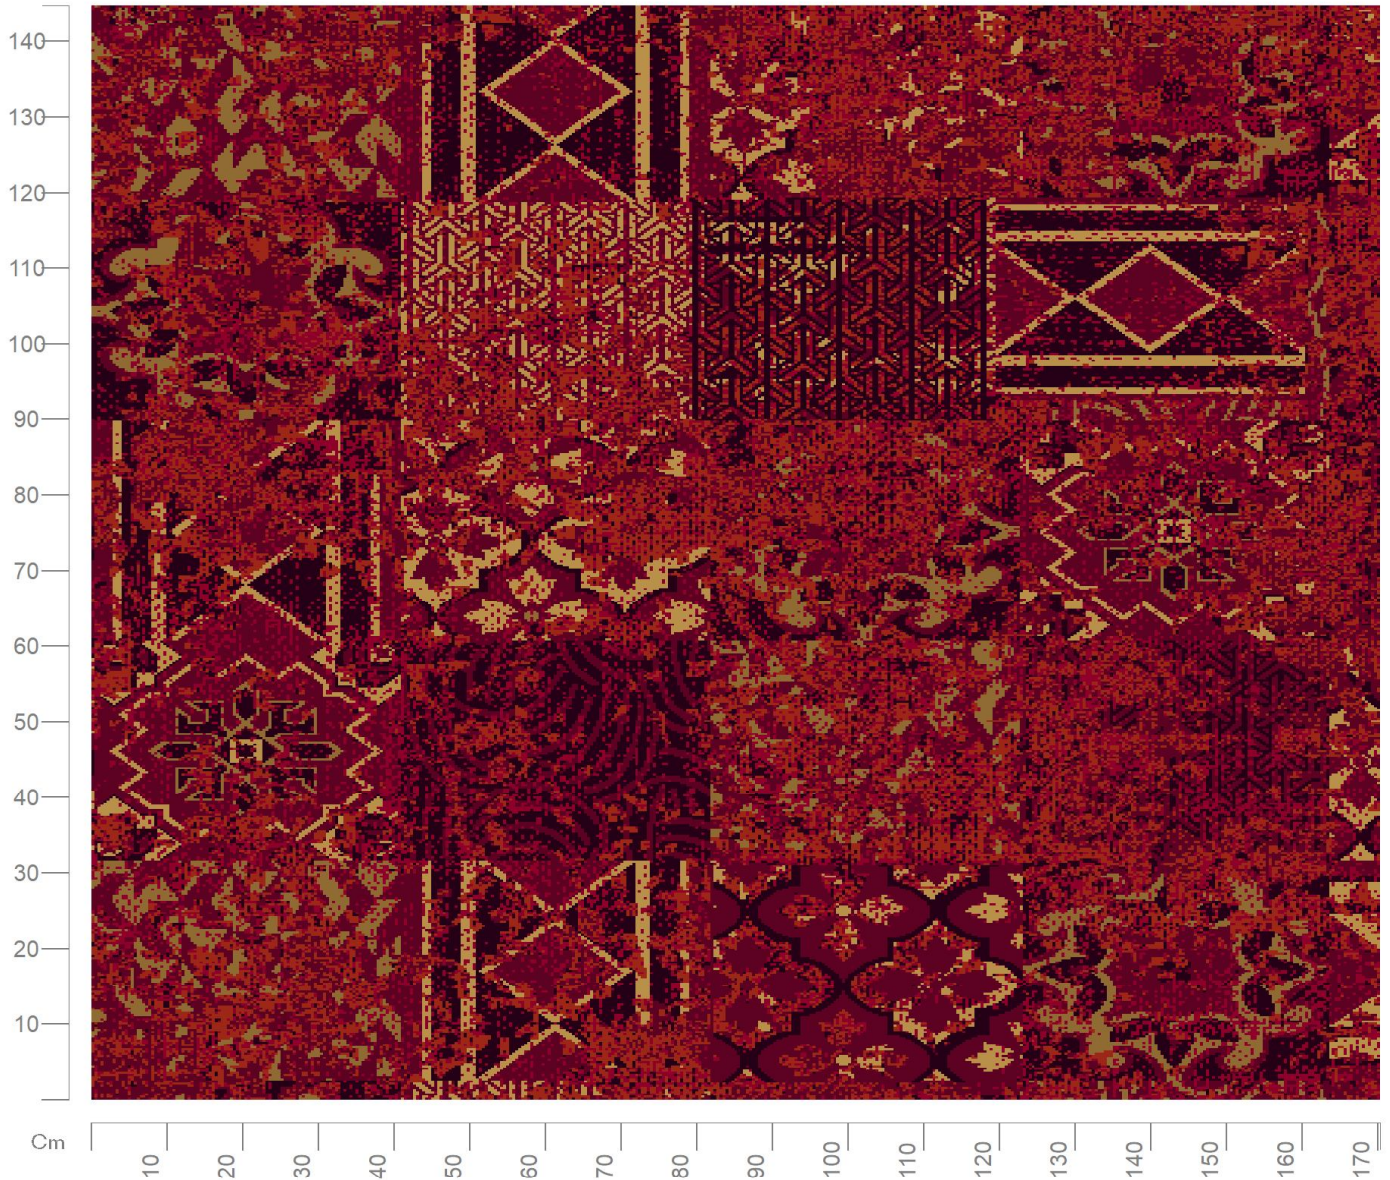

**Design No: 22504\_004**

Construction: Colortec  
Repeat (Length): 2.35m  
Repeat (Width): 2.00m  
Width: 4m  
Match: Straight  
Scale: 1:10

Want to re-colour this design? Talk to one of our designers on 01706 846 375