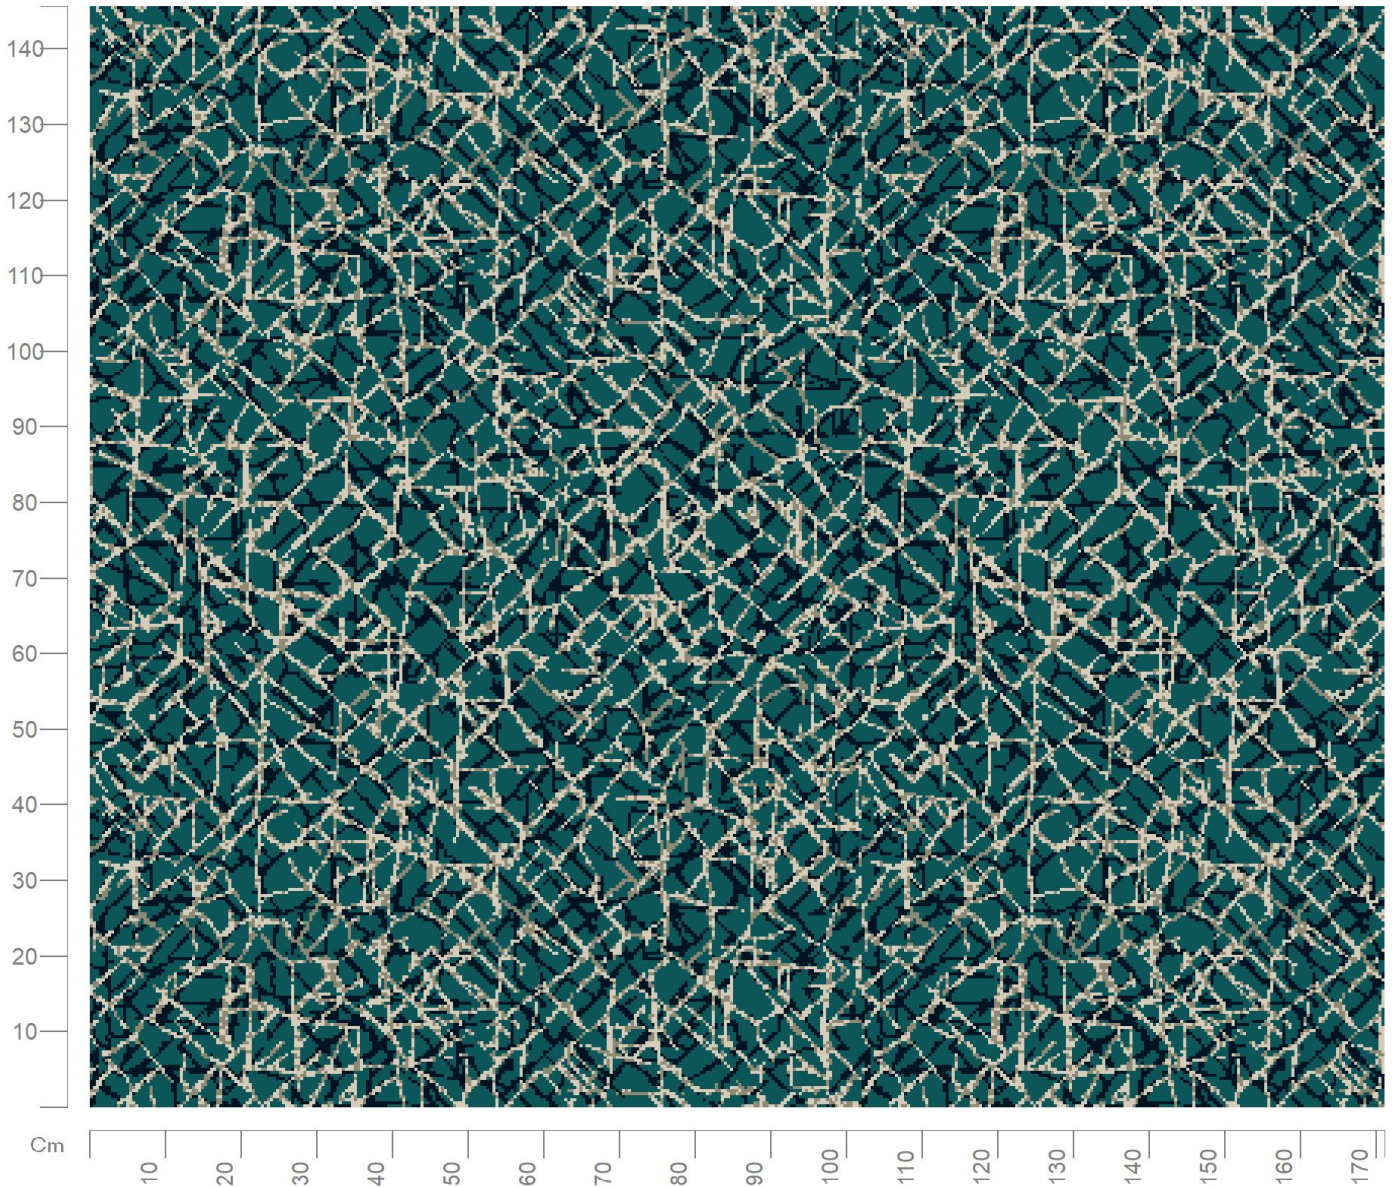

Design No: 22543_003

Construction: Colortec
Repeat (Length): 1.00m
Repeat (Width): 1.00m
Width: 4m
Match: Straight
Scale: 1:10

Want to re-colour this design? Talk to one of our designers on 01706 846 375