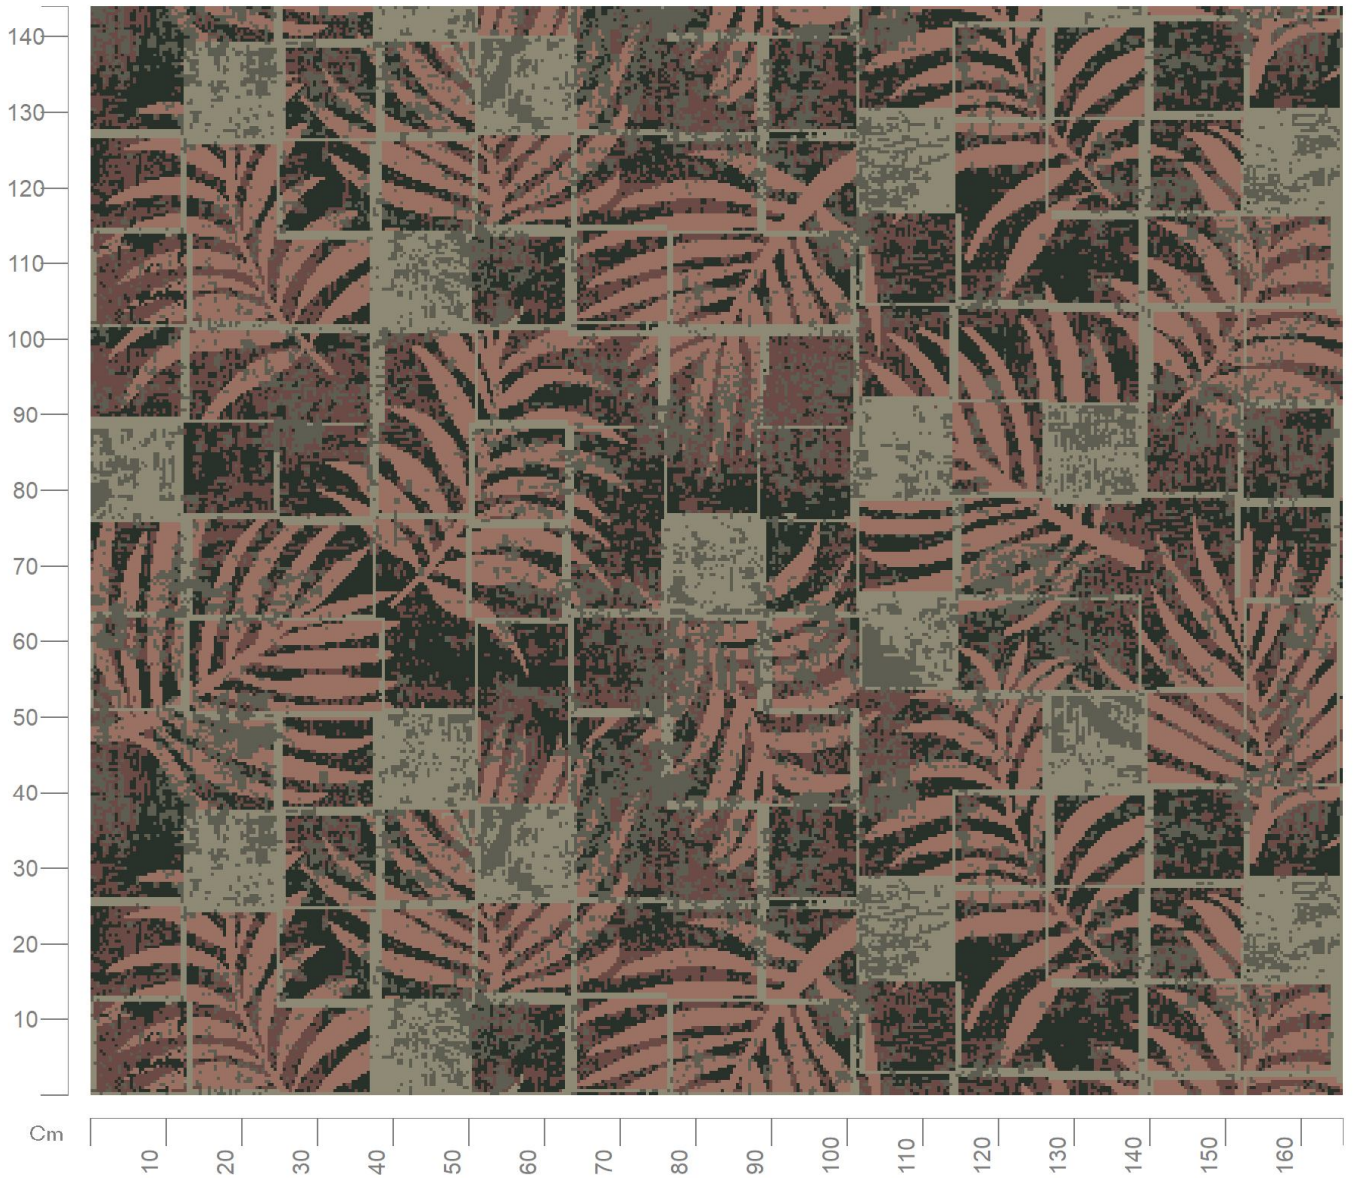

**Design No: 22566\_001**

Construction: Colortec  
Repeat (Length): 1.02m  
Repeat (Width): 2.00m  
Width: 4m  
Match: Straight  
Scale: 1:10

Want to re-colour this design? Talk to one of our designers on 01706 846 375