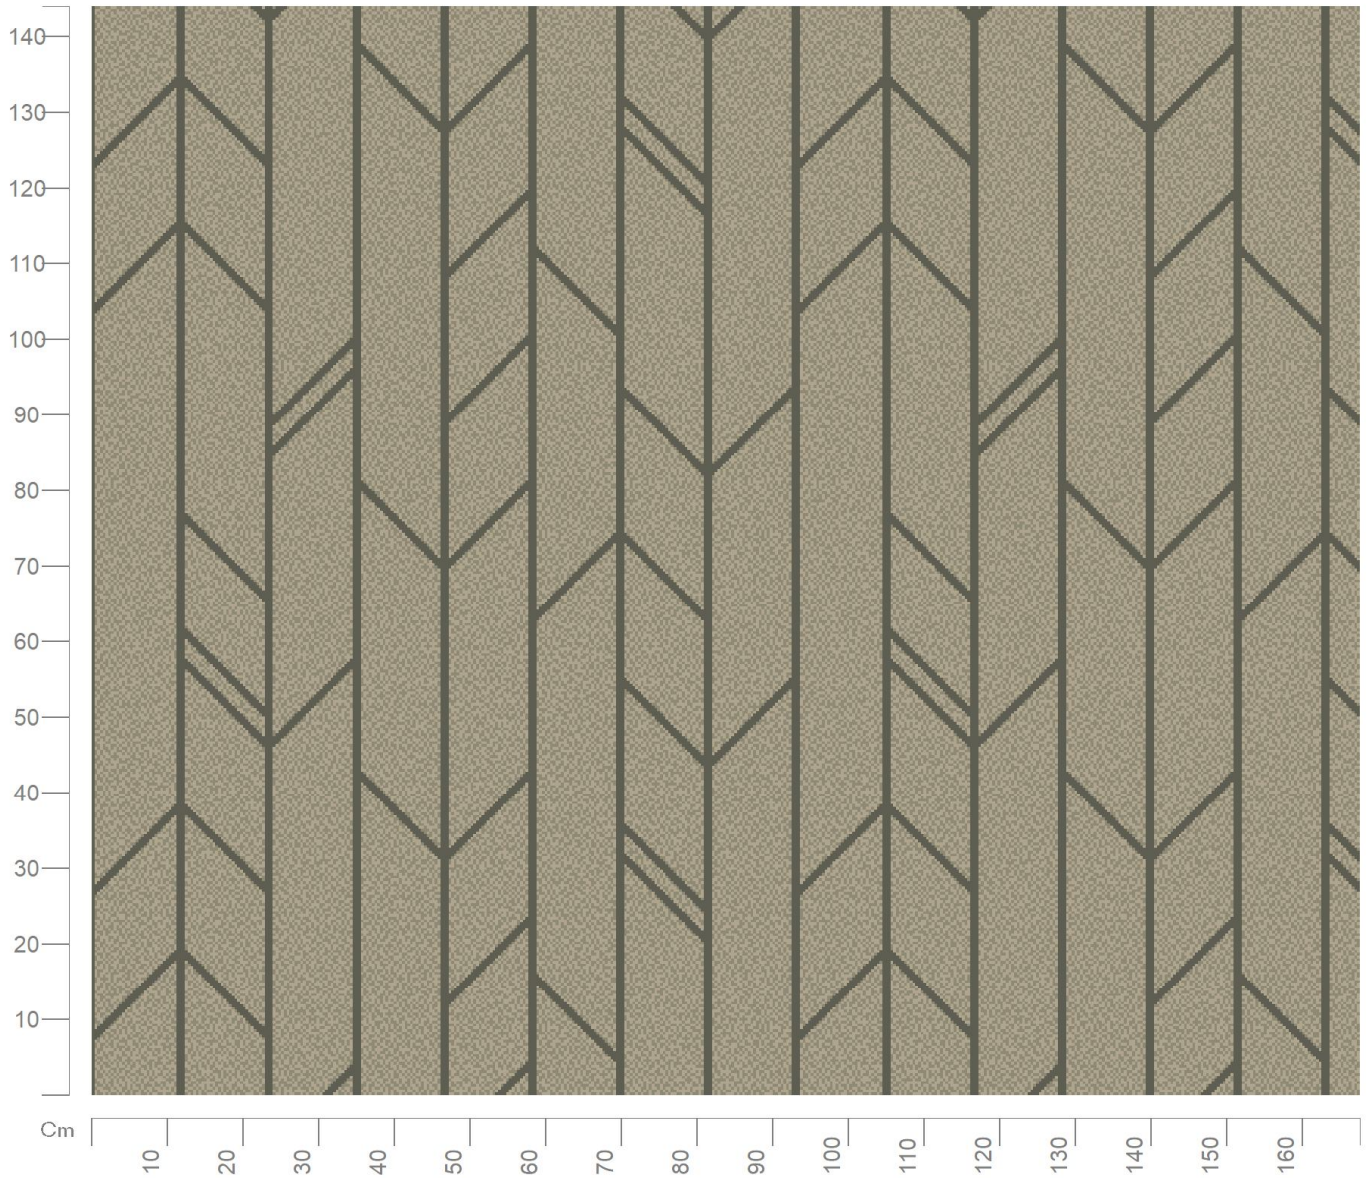

Design No: 22717_002

Construction: Colortec
Repeat (Length): 1.00m
Repeat (Width): 1.00m
Width: 4m
Match: Straight
Scale: 1:10

Want to re-colour this design? Talk to one of our designers on 01706 846 375