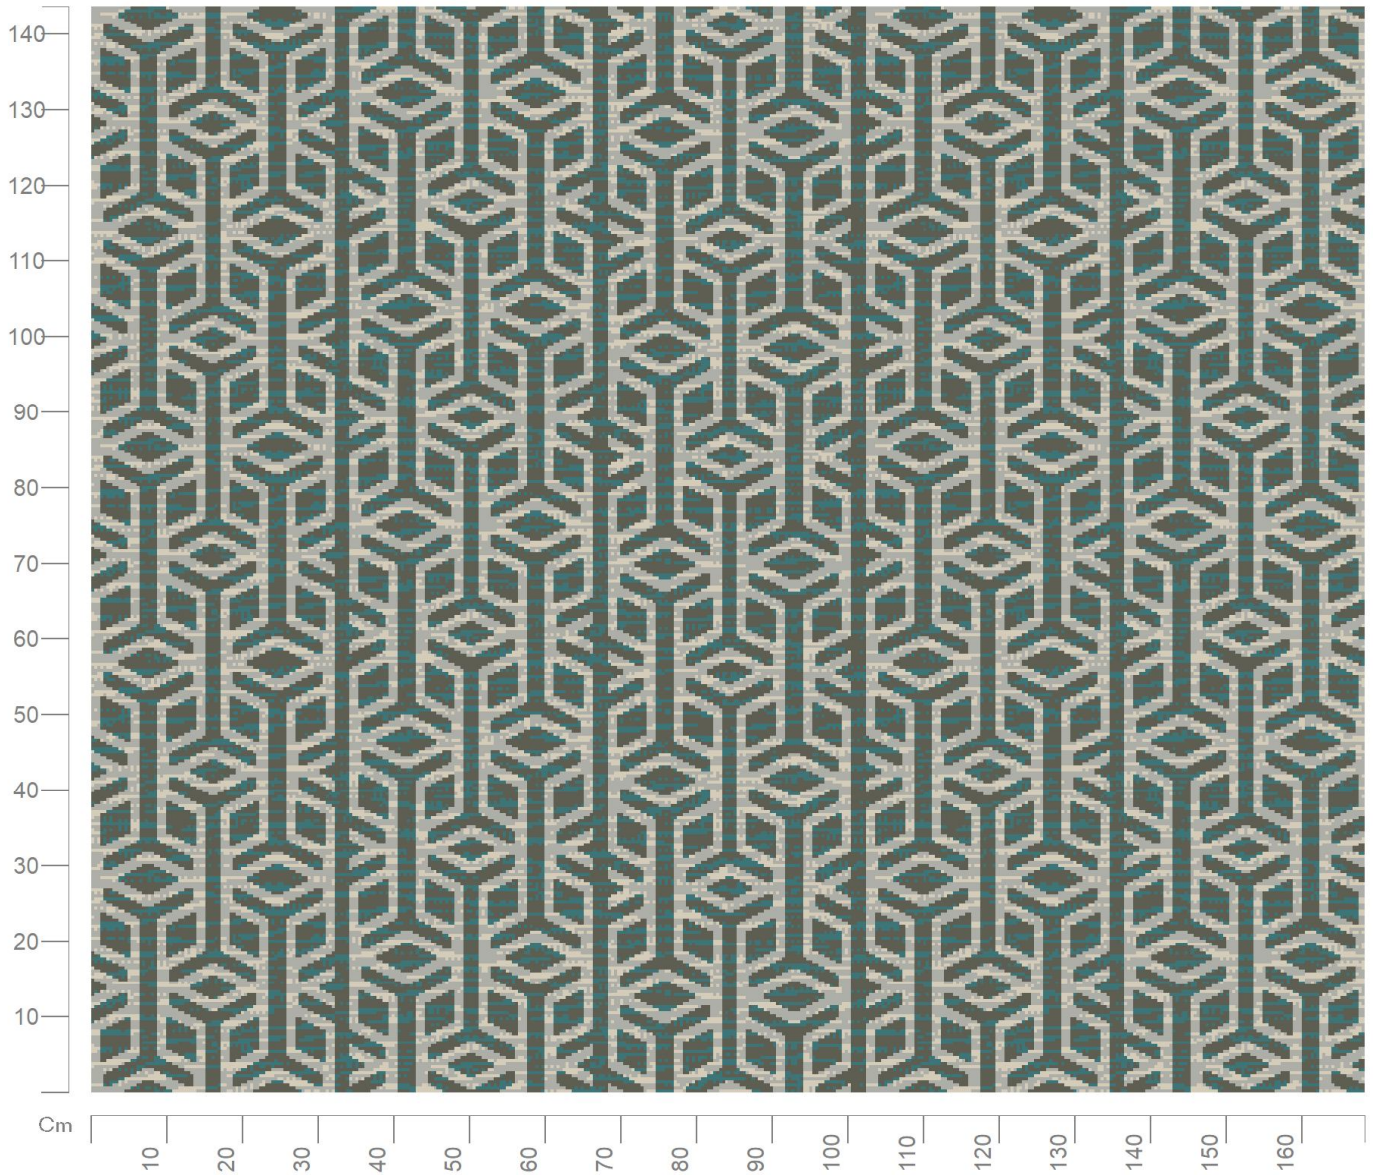

**Design No: 22997\_002**

Construction: Colortec  
Repeat (Length): 0.57m  
Repeat (Width): 1.00m  
Width: 4m  
Match: Straight  
Scale: 1:10

Want to re-colour this design? Talk to one of our designers on 01706 846 375