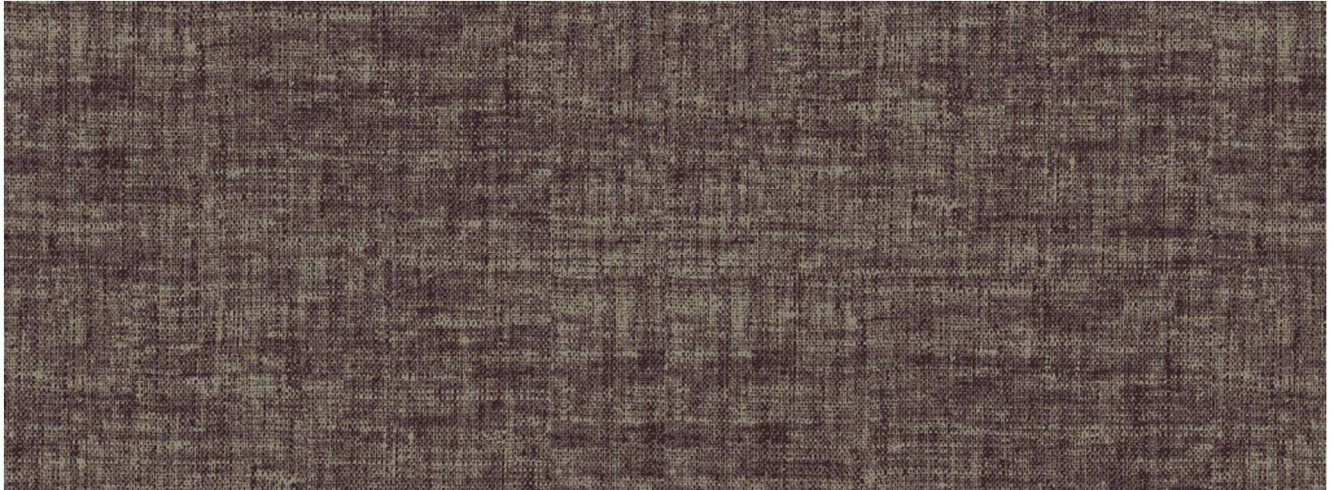

Patina: Amethyst

Represents 4.00m x 1.00m

Product Specification

| | |
|--------------------|---|
| Construction: | Colortec |
| Description: | Cut Pile Patterned Tufted |
| Pile Content: | 80% wool / 20% nylon |
| Pile Weight: | 1,400g/m ² |
| Pattern Match: | Allow 30cm per cut Non-critical Side Match |
| Width: | 4.00m |
| Secondary Backing: | evobac <small>ADVANCED BACKING SYSTEM</small> |
| Pile Height: | 7.5mm |
| Total Thickness: | 10mm |
| Country of Origin: | U.K |