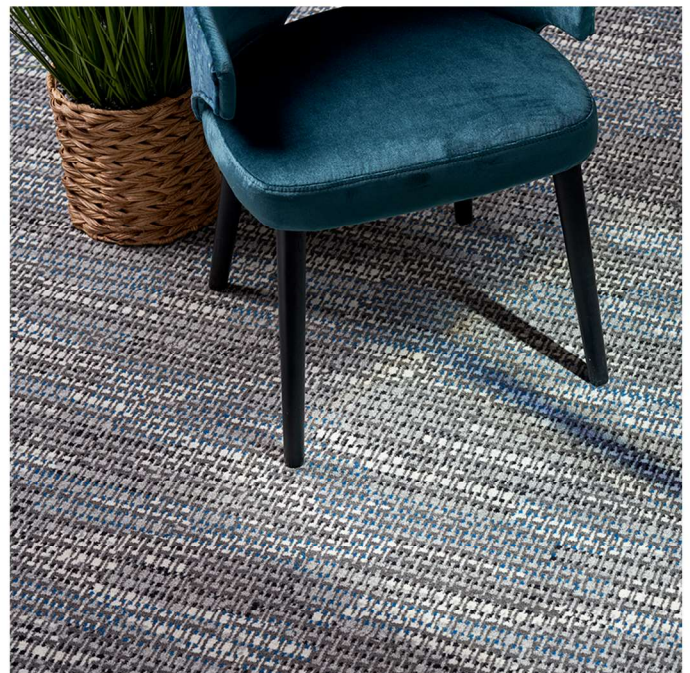

Macrame: Azure

Represents 4.00m x 1.50m

Product Specification

Construction:	Colortec
Description:	Cut Pile Patterned Tufted
Pile Content:	80% wool / 20% nylon
Pile Weight:	1,400g/m ²
Pattern Match:	Allow 30cm per cut Non-critical Side Match
Width:	4.00m
Secondary Backing:	evobac <small>NOISE REDUCING</small>
Pile Height:	7.5mm
Total Thickness:	10mm
Country of Origin:	U.K