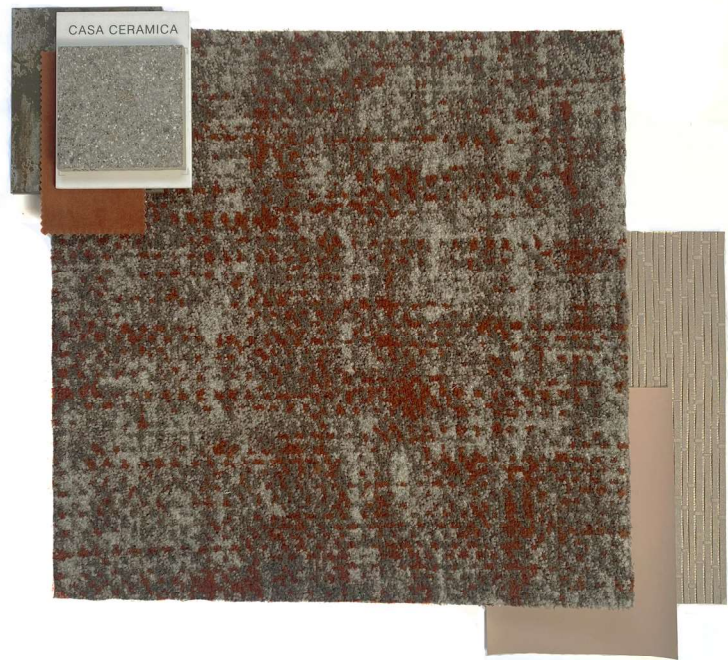

Patina: Bronze

Represents 4.00m x 1.00m

Product Specification

Construction:	Colortec
Description:	Cut Pile Patterned Tufted
Pile Content:	80% wool / 20% nylon
Pile Weight:	1,400g/m ²
Pattern Match:	Allow 30cm per cut Non-critical Side Match
Width:	4.00m
Secondary Backing:	evobac <small>ADVANCED BACKING SYSTEM</small>
Pile Height:	7.5mm
Total Thickness:	10mm
Country of Origin:	U.K

Performance Testing/Suitability

Performance:	Class 33 Heavy Commercial Use
Luxury Class	LC4
Reaction to Fire	BS EN 13501-1 Cfl-s1

Registered in England 990472

Newhey Carpets Limited
Gordon Street, Newhey
Rochdale Lancashire, OL16 3SL
+44 (0)1706 846 375
sales@newheycarpets.co.uk
newheycarpets.co.uk