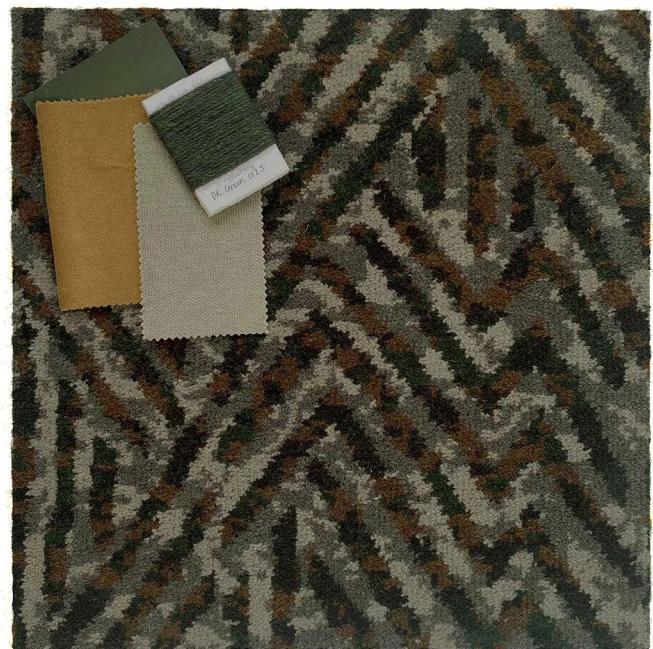

Express2Go: Chameleon

Represents 4.00m x 1.50m

Product Specification

Construction:	Colortec
Description:	Cut Pile Patterned Tufted
Pile Content:	80% wool / 20% nylon
Pile Weight:	1,400g/m ²
Pattern Match:	Allow 30cm per cut Non-critical Side Match
Width:	4.00m
Secondary Backing:	evobac
Pile Height:	7.5mm
Total Thickness:	10mm
Country of Origin:	U.K