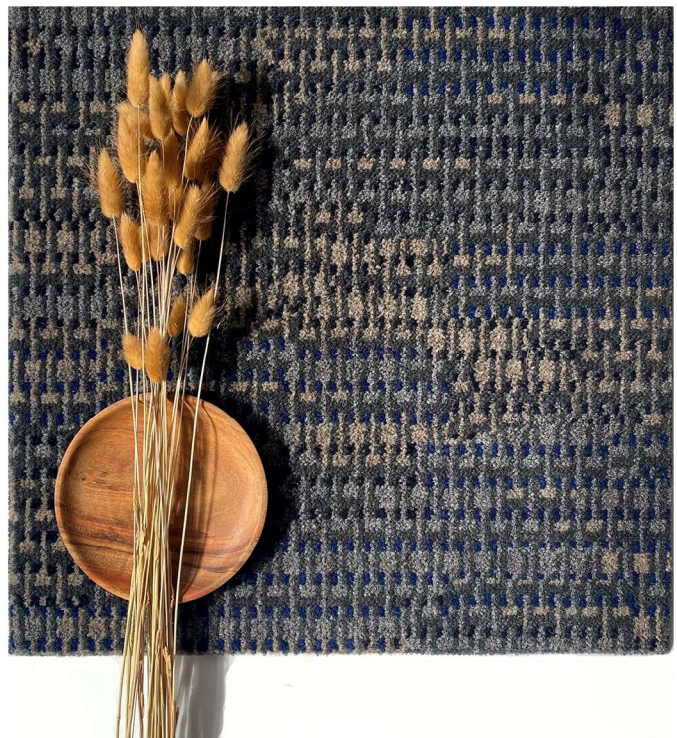

Macrame: Esker

Represents 4.00m x 1.50m

Product Specification

Construction:	Colortec
Description:	Cut Pile Patterned Tufted
Pile Content:	80% wool / 20% nylon
Pile Weight:	1,400g/m ²
Pattern Match:	Allow 30cm per cut Non-critical Side Match
Width:	4.00m
Secondary Backing:	evobac
Pile Height:	7.5mm
Total Thickness:	10mm
Country of Origin:	U.K