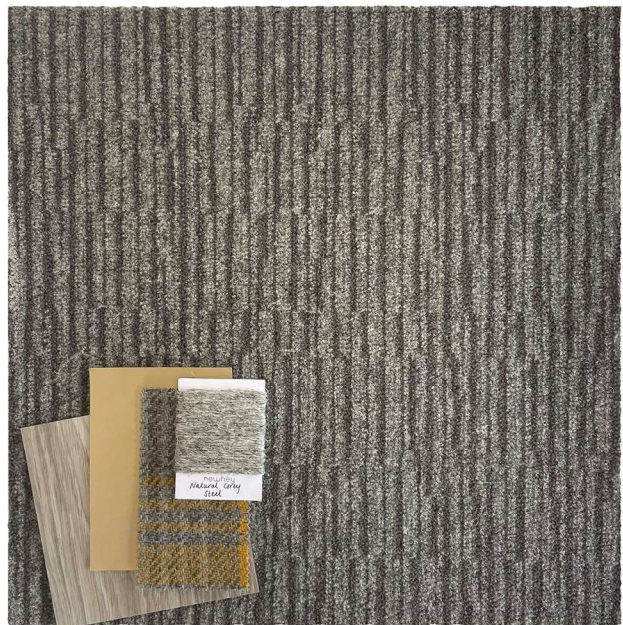

Registered in England 990472

Newhey Carpets Limited
Gordon Street, Newhey
Rochdale Lancashire, OL16 3SL
+44 (0)1706 846 375
sales@newheycarpets.co.uk
newheycarpets.co.uk