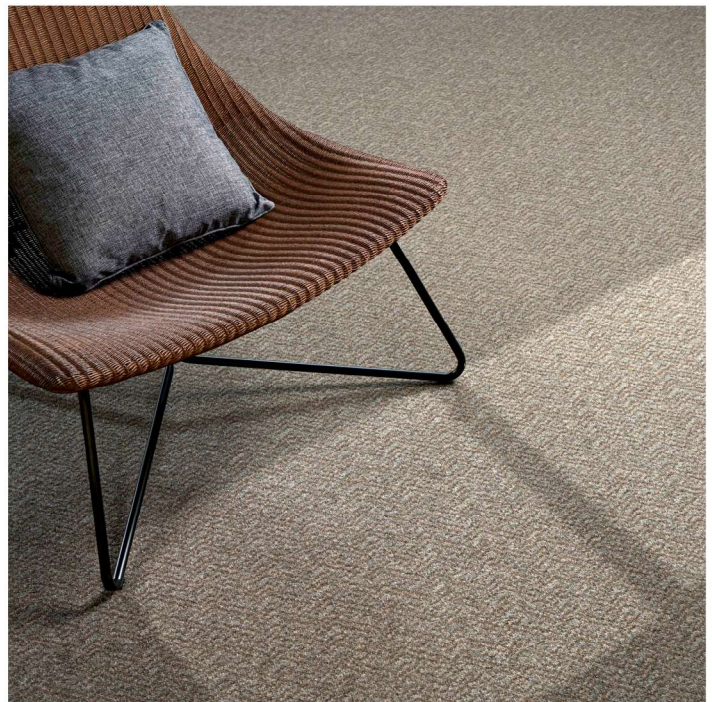

## Natural Earth Collection: Lava

Represents 1.00m x 0.40m

### Product Specification

Construction:	Graphics Tufted
Description:	Cut Pile Patterned Tufted
Pile Content:	80% wool / 20% nylon
Pile Weight:	1,350g/m <sup>2</sup>
Pattern Repeat:	0.04m
Width:	4.00m
Secondary Backing:	<b>evobac</b>
Pile Height:	7mm
Total Thickness:	9mm
Country of Origin:	U.K