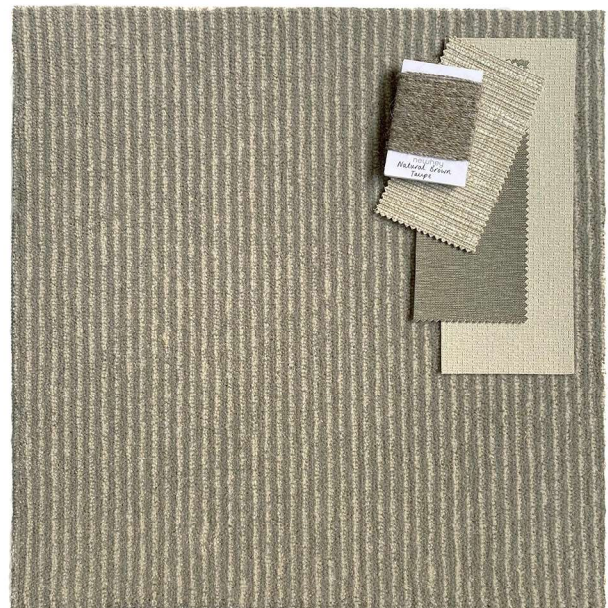

Essence: Porcelain

Represents 1.00m x 0.40m

Product Specification

Construction:	Graphics Tufted
Description:	Cut Pile Patterned Tufted
Pile Content:	80% wool / 20% nylon
Pile Weight:	1,154g/m ²
Pattern Repeat:	0.03m
Width:	4.00m
Secondary Backing:	evobac
Pile Height:	7mm
Total Thickness:	9mm
Country of Origin:	U.K

Performance Testing/Suitability

Performance:	Class 23/32 Heavy Domestic General Commercial Use
--------------	---

Luxury Class LC3

Reaction to Fire BS EN 13501-1
Cfl-s1

Registered in England 990472

Newhey Carpets Limited
Gordon Street, Newhey
Rochdale Lancashire, OL16 3SL
+44 (0)1706 846 375
sales@newheycarpets.co.uk
newheycarpets.co.uk